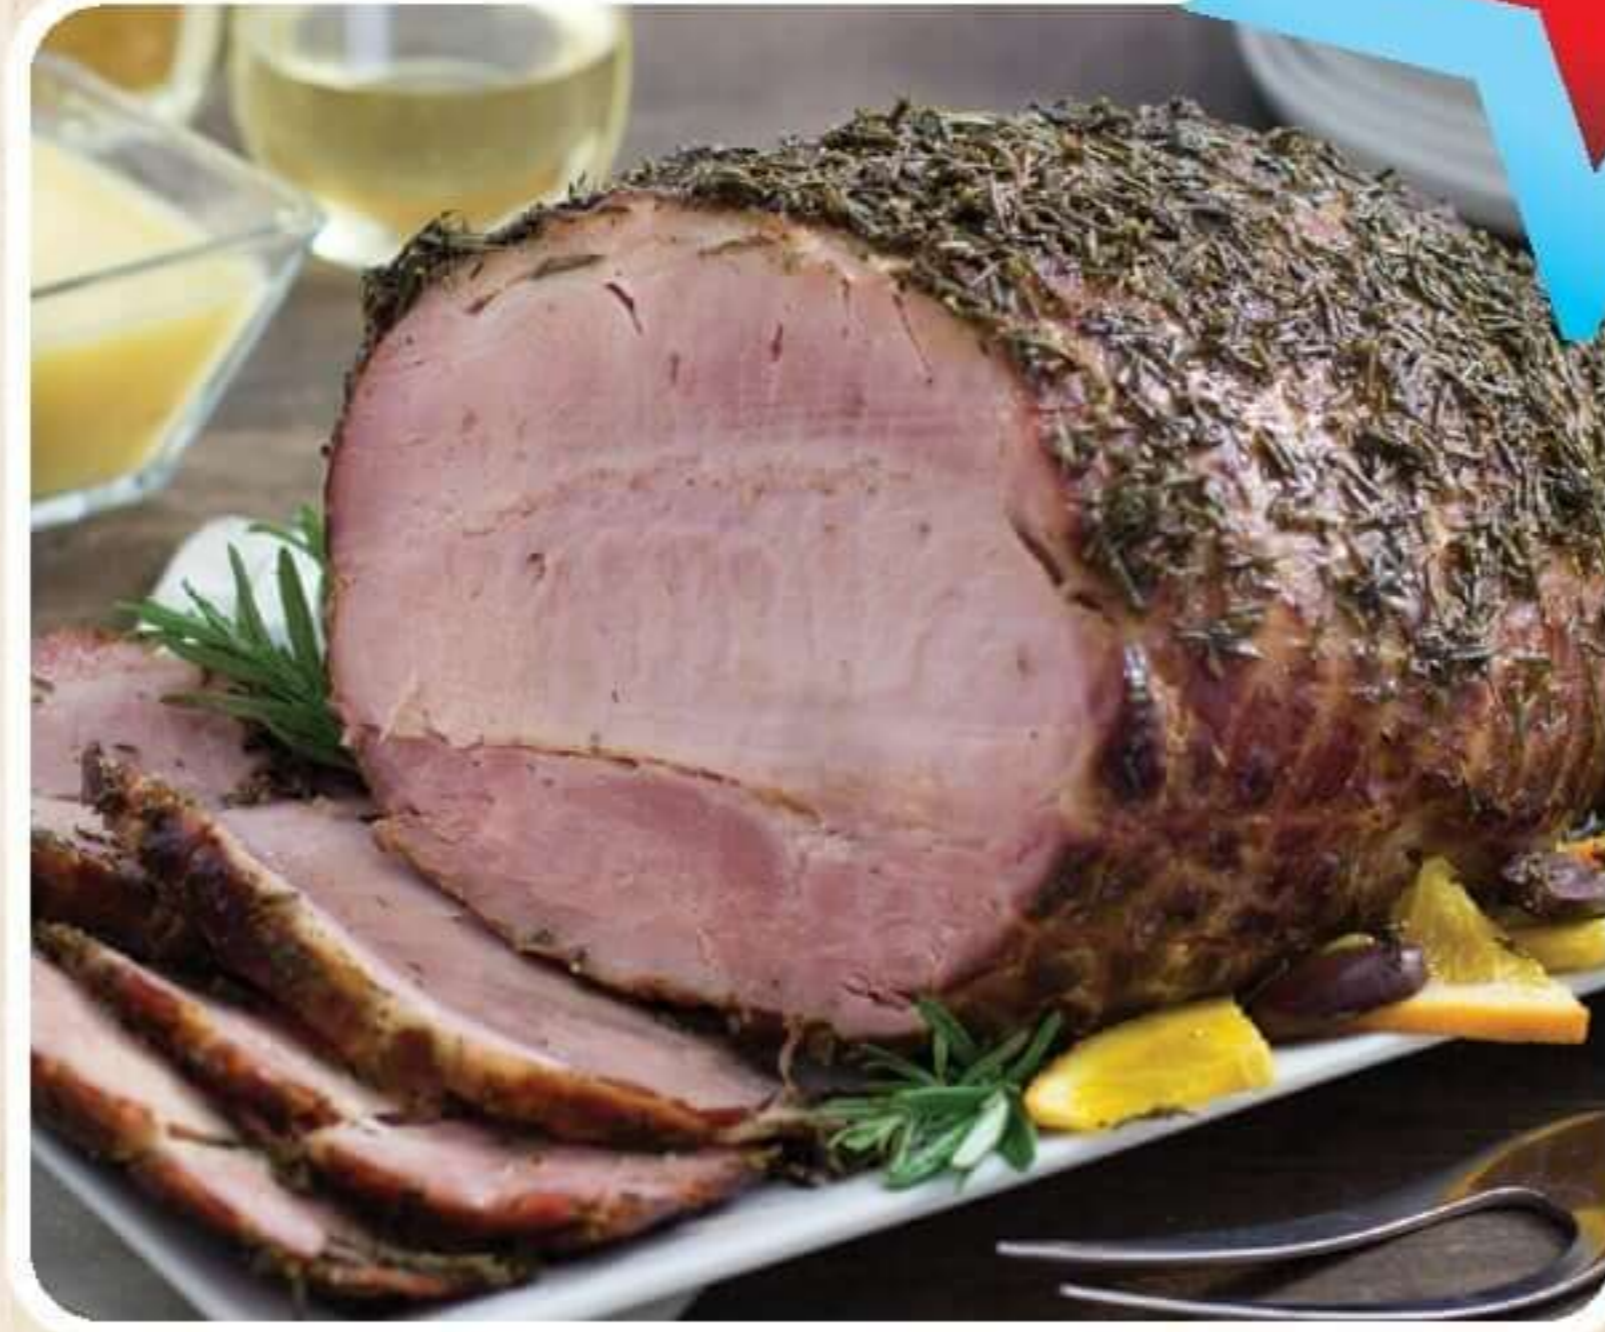

Always Discreet Pads

26-66 ct pkg,
Selected Varieties

\$15.99

FRESH MEAT

Butterball Turkey
Grade A,
Frozen, 12-26 lbs

\$1.99 lb

Hormel Cure 81 Boneless Hams
Selected Varieties,
Whole or Half

\$4.49 lb