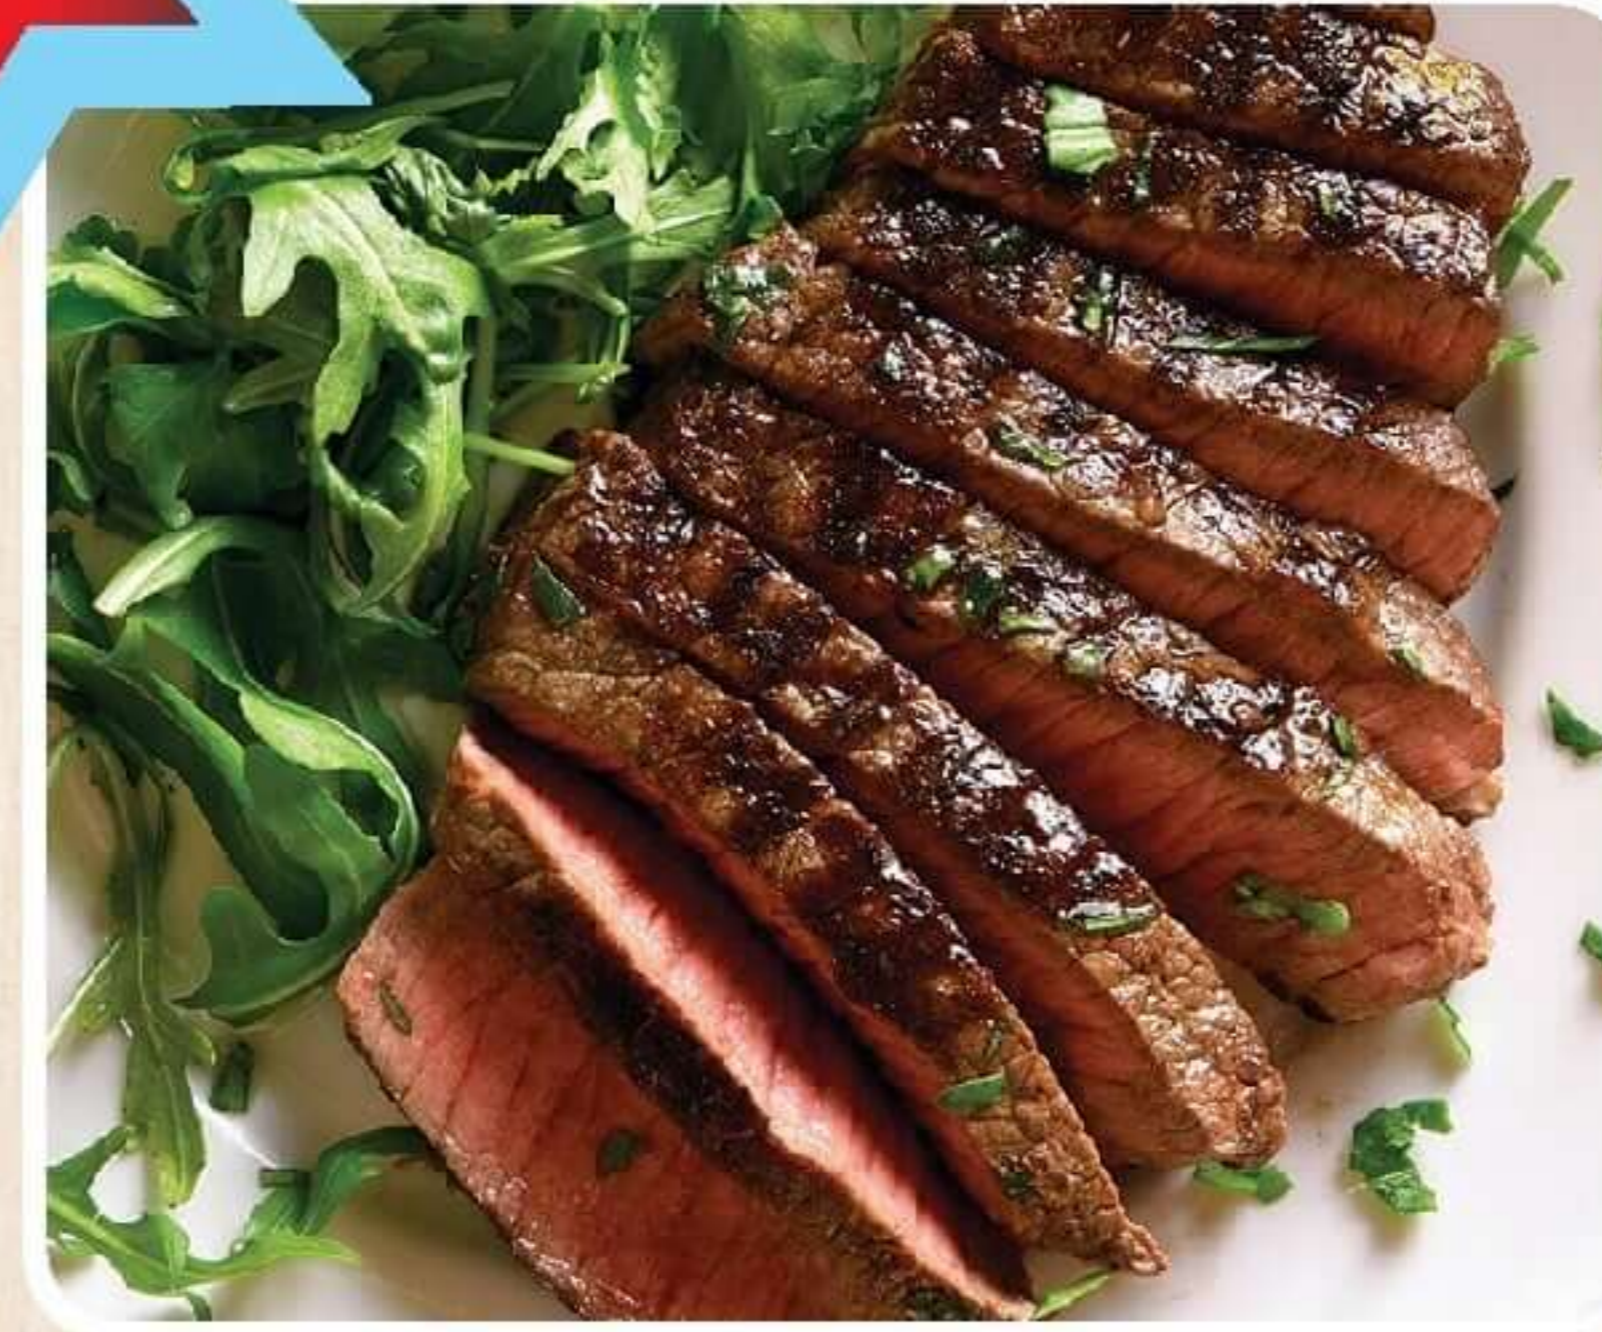

Always Discreet Pads

26-66 ct pkg,
Selected Varieties

\$15.99

FRESH MEAT

Butterball Turkey
Grade A,
Frozen, 12-26 lbs

\$1.99 lb

Hormel Cure 81 Boneless Hams
Selected Varieties,
Whole or Half

\$4.49 lb