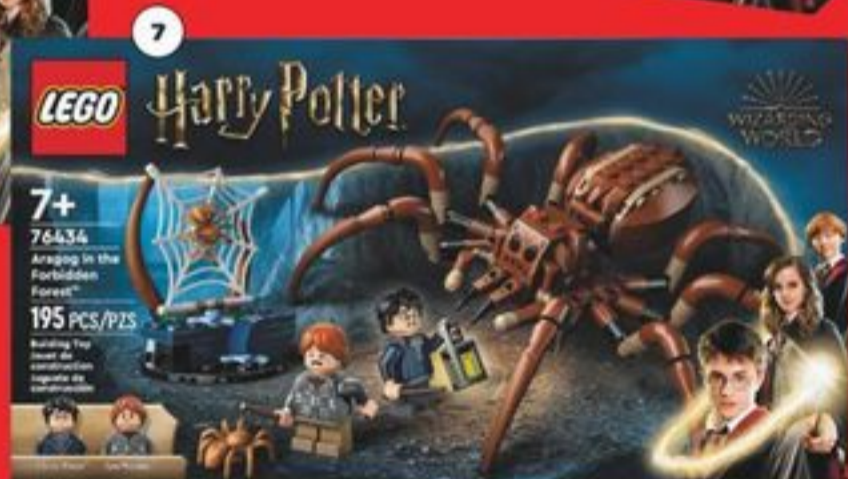

\$38

LEGO My City Robot World Roller-Coaster Park
21595937_EA

\$110

SHOP NOW

Great deals on epic builds

LEGO STAR WARS

LEGO Harry Potter

LEGO NINJAGO