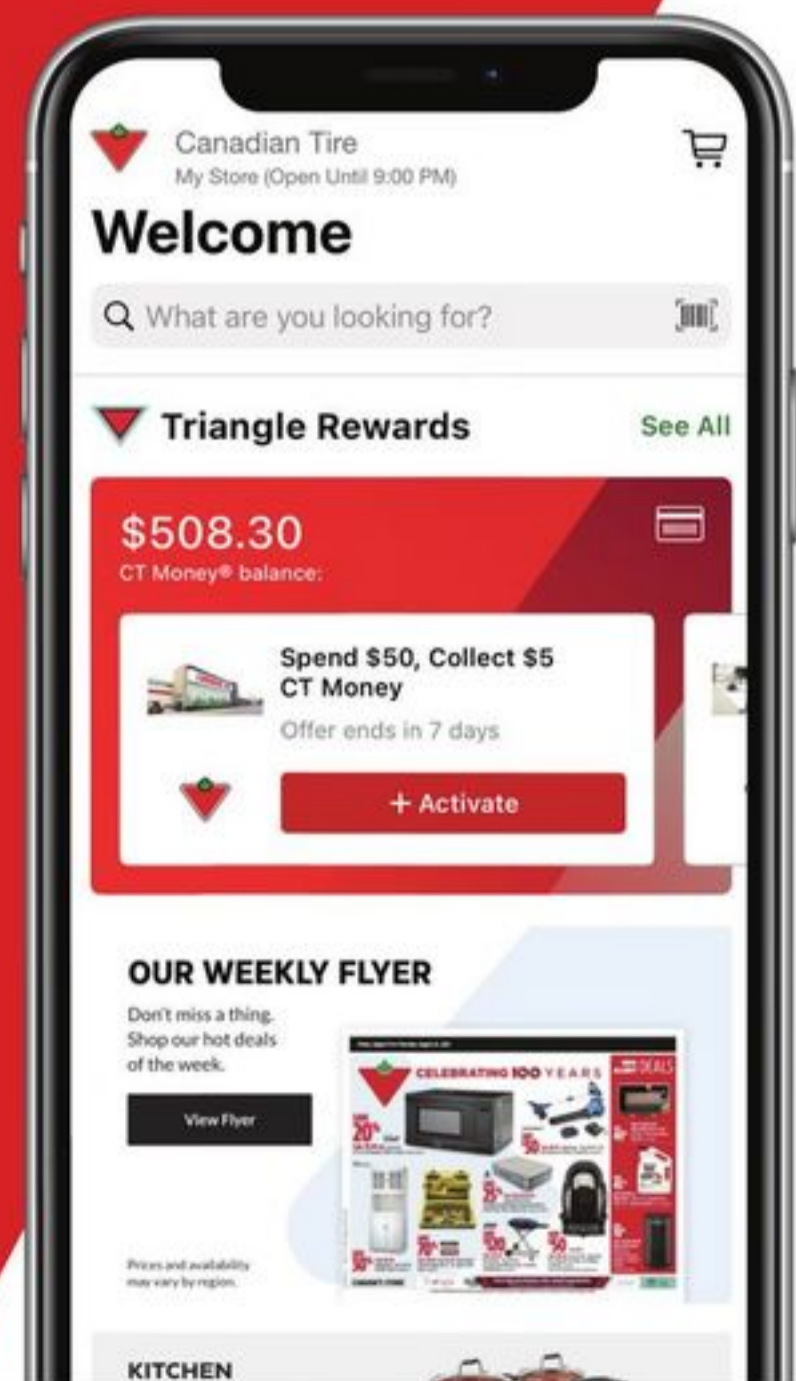

Looking for the best deals?

Download the CT app for access to our digital flyer and to activate Triangle Rewards.

[Download Now](#)

SHOP SMARTER
AT

type A **SAVE UP TO 45%**

SAVE 30%
27.99
Under-the-Bed Storage Tote. 142-9645-4. 64L