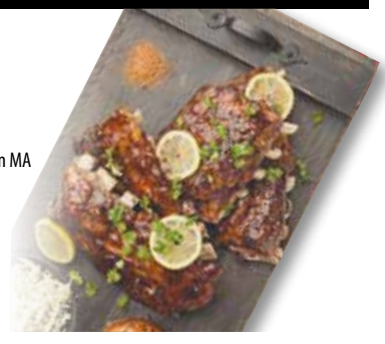

All Natural PORK

Baby Back Pork Ribs

Previously Frozen CT & RI Only • Not Available In MA Fresh Pork Baby Back Rib Available in MA

$3.99 lb.