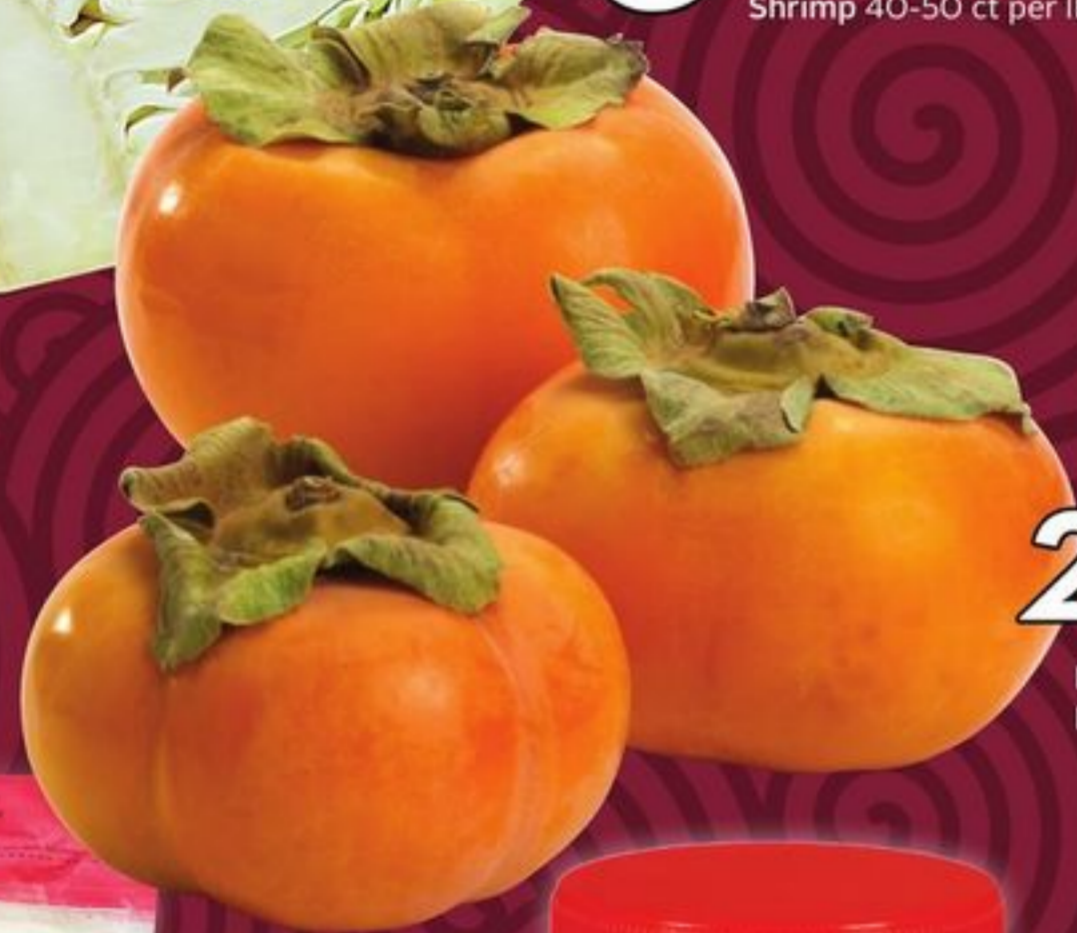

2/$6
Persimmon product of USA