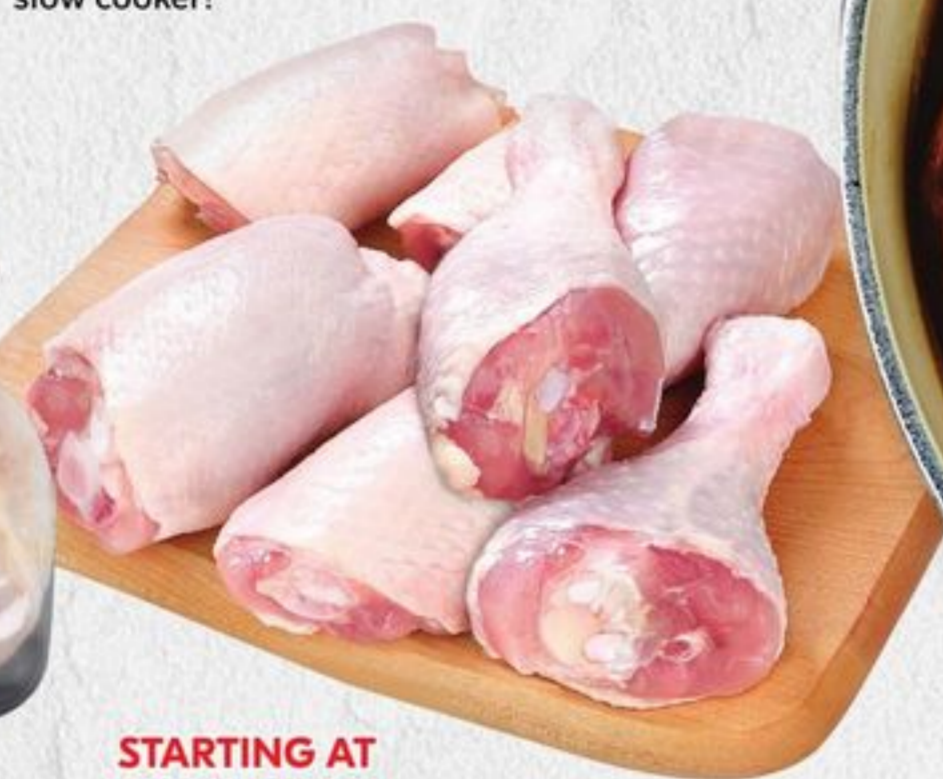

24.99 Kalsettia 7" Pot

A moment of holiday magic starts with the Grocery Essentials Gift Card Visit safeway.ca/giftcards for details

Warm up

with comfort foods!

GREAT
for your
slow cooker!

STARTING AT
4.99
/lb