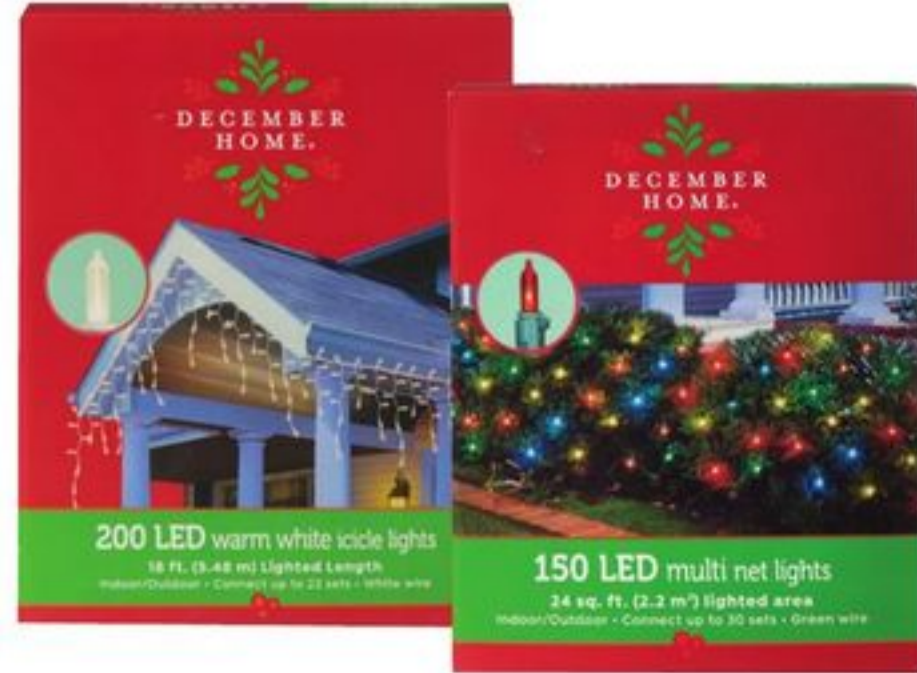

Entire Stock of  
Trim a Tree Products  
Seasonal Dept. only.  
**25% off**

**Lifelike Trees and Accessories\***  
Seasonal Dept. only. Reg. 3.99-299.99,  
**now 2.99-224.99.**

**Wreaths and Garland\***  
Seasonal Dept. only.  
Reg. 2.99-34.99,  
**now 2.24-26.24....25% off**

**Holiday Paper, Tissue, Boxes,  
Bags, Bows, Ribbons, Tags, Gift  
Card Holders and Tableware\***  
Seasonal Dept. only.  
Reg. 1.29-14.99, **now 96¢-11.24.**

**Stockings and Hangers\***  
Seasonal Dept. only.  
Reg. 4.99-12.99,  
**now 3.74-9.74.**

**Indoor Decor\***  
Seasonal Dept. only.  
Reg. 1.99-109.95,  
**now 1.49-82.46.... 25% off**

**Ornaments, Ribbons,  
Picks, Tinsel, Mini Tree  
Trims and Tree Toppers\***  
Seasonal Dept. only.  
Reg. 1.49-39.99,  
**now 1.11-29.99.**

**Holiday Lights\***  
Seasonal Dept. only.  
Reg. 99¢-39.99,  
**now 74¢-29.99.**

**Outdoor Decor\***  
Seasonal Dept. only.  
Reg. 2.49-199.99,  
**now 1.86-149.99....25% off**

special buy  
save \$10