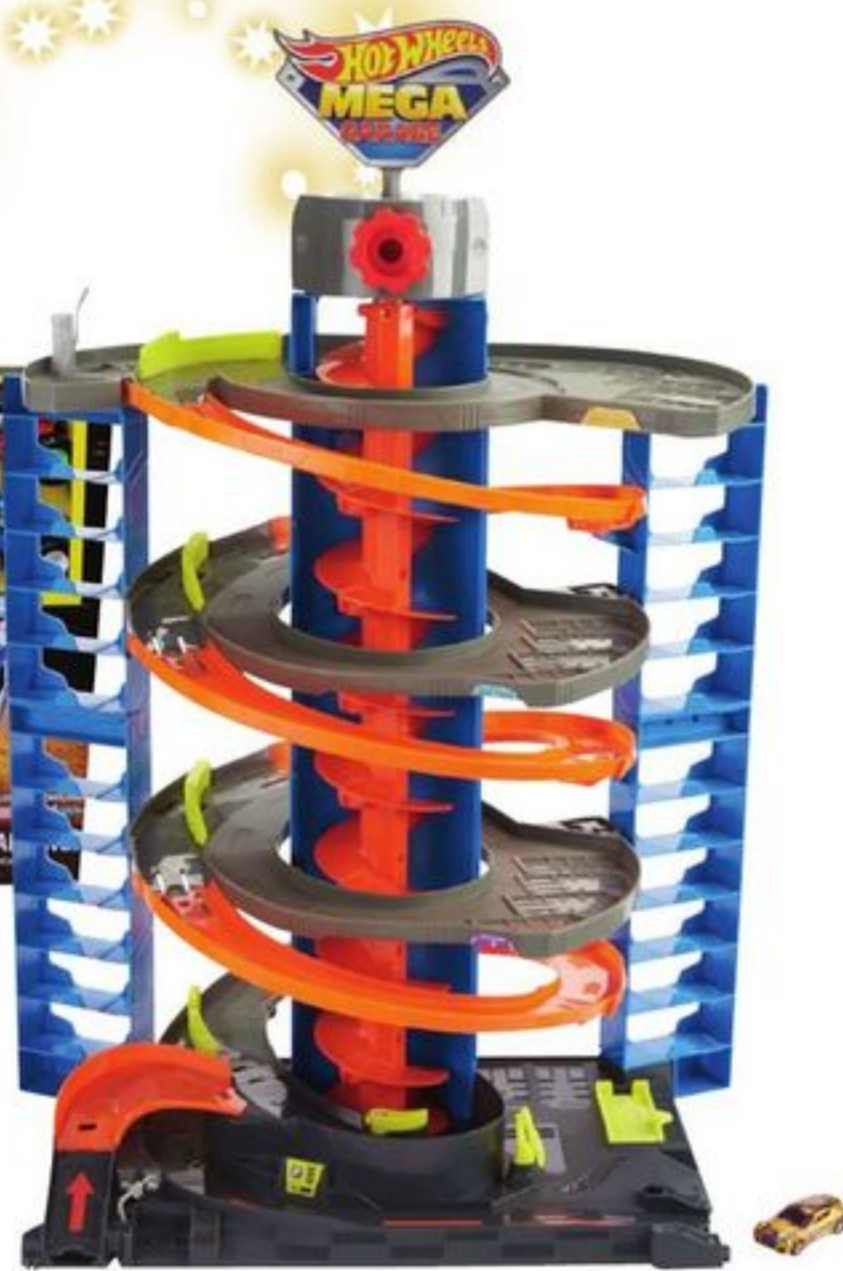

BOGO
50% off
of equal or lesser value

Select Diecast
Playsets or Vehicles*
Reg. 1.29-84.99.