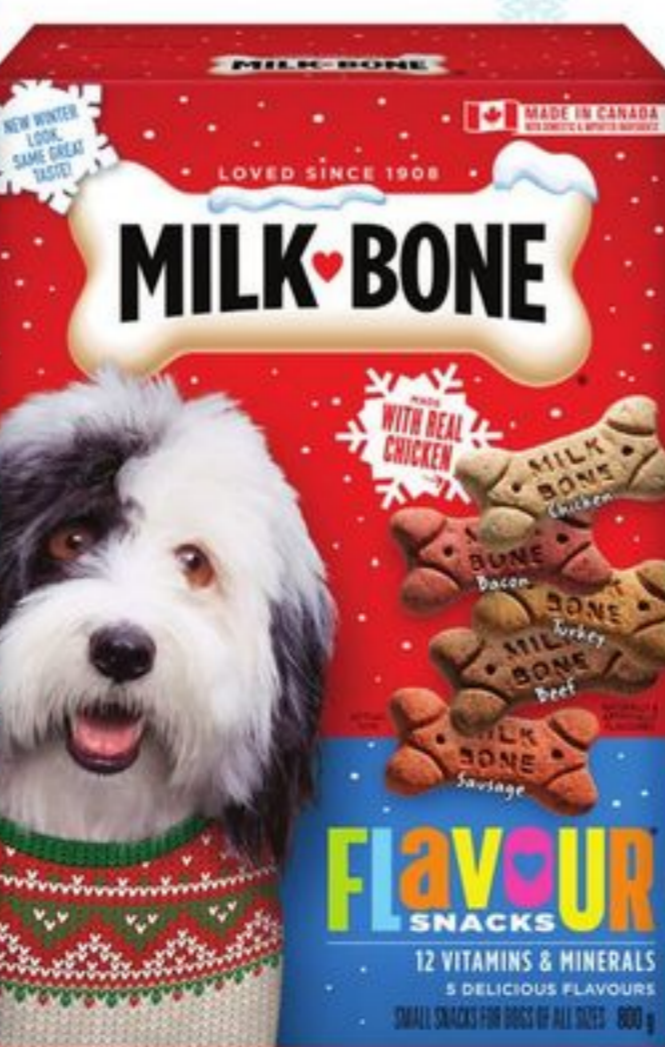

6⁹⁹
BLUE BUFFALO Bits, Sizzlers or Stix 113-170 g

10⁹⁹
PEDIGREE Dentastix 504-608 g

3/9⁹⁹
TEMPTATIONS Cat Treats 180 g

Fill their stockings too!

Get **300** PTS
When you spend \$15 or more on ANY MILK-BONE products.*
*before taxes.

5⁴⁹
MILK-BONE Biscuits including dipped, stacked, celebration variety or farmer's medley 280-900 g

Bring on the happy paws! Stay tuned for new offers weekly!

TAKE HOME THE TASTE OF HOLIDAYS

50 PTS when you buy 2
COCA-COLA Beverages 6x222 mL