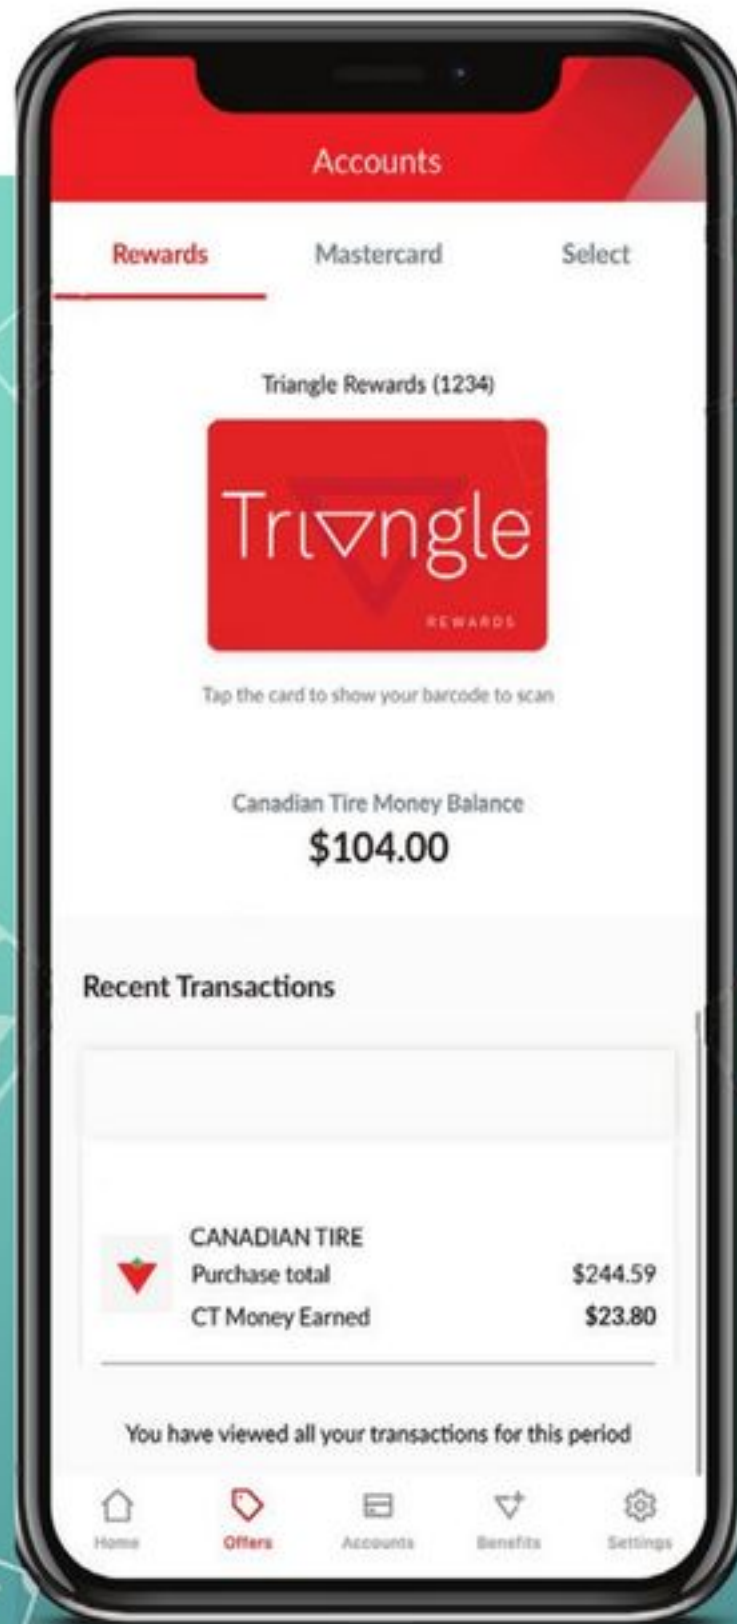

Triangle Rewards

Rewards Everyday

Collect CT Money® on almost all your purchases.