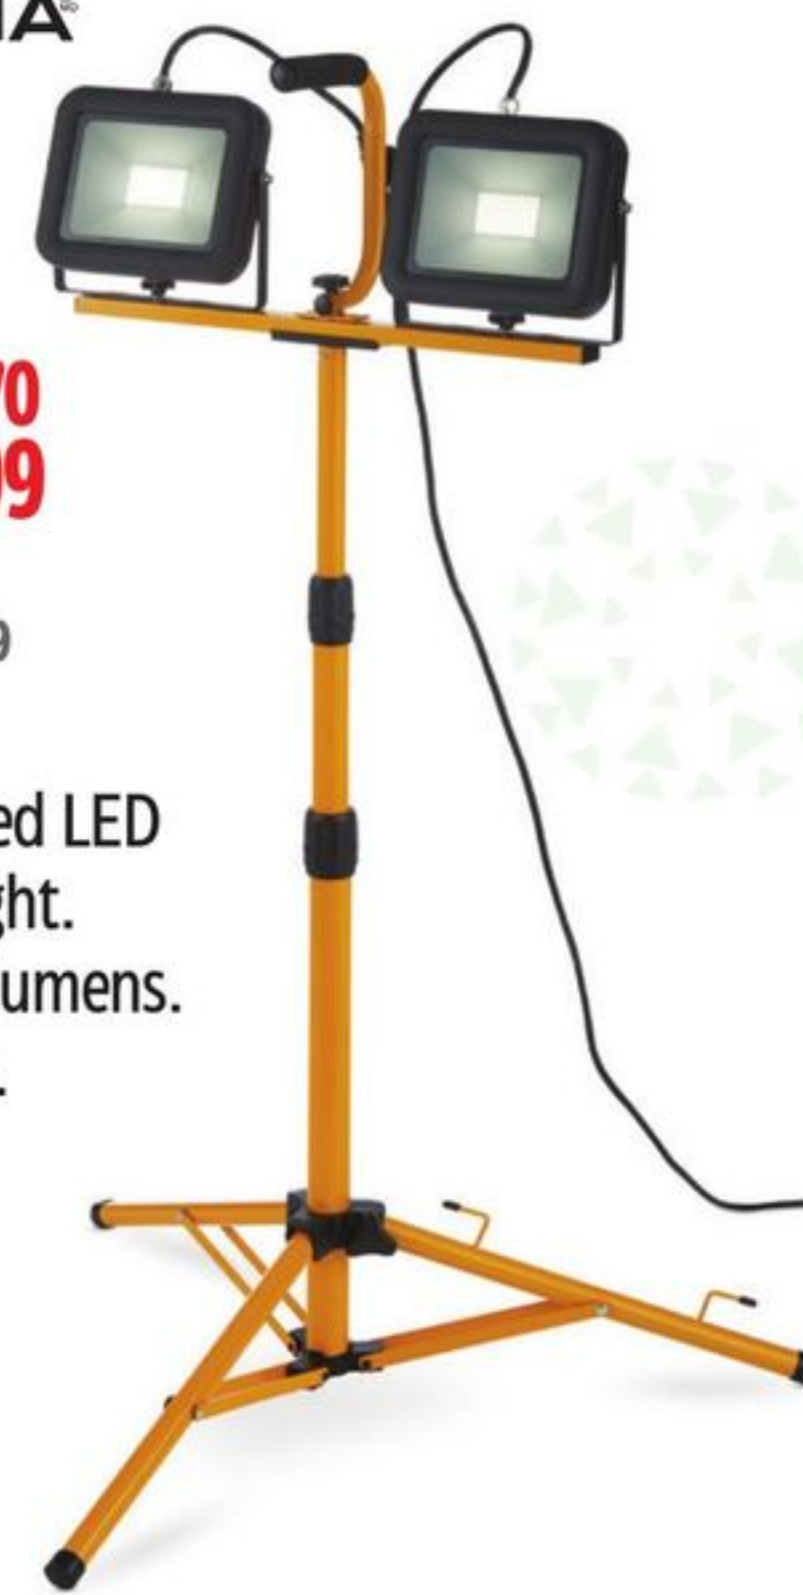

NOMA

SAVE \$70
99⁹⁹
Reg 169.99
Plug-In Integrated LED Work Light. 10,000 lumens. 152-2758-4.

Save up to \$55 Sale 15.99-68.99
Reg 26.99-114.99 Selected LED Light Bulbs, NOMA, Mastercraft and FEIT Shop Lights. 52-7847X/152-2582X.