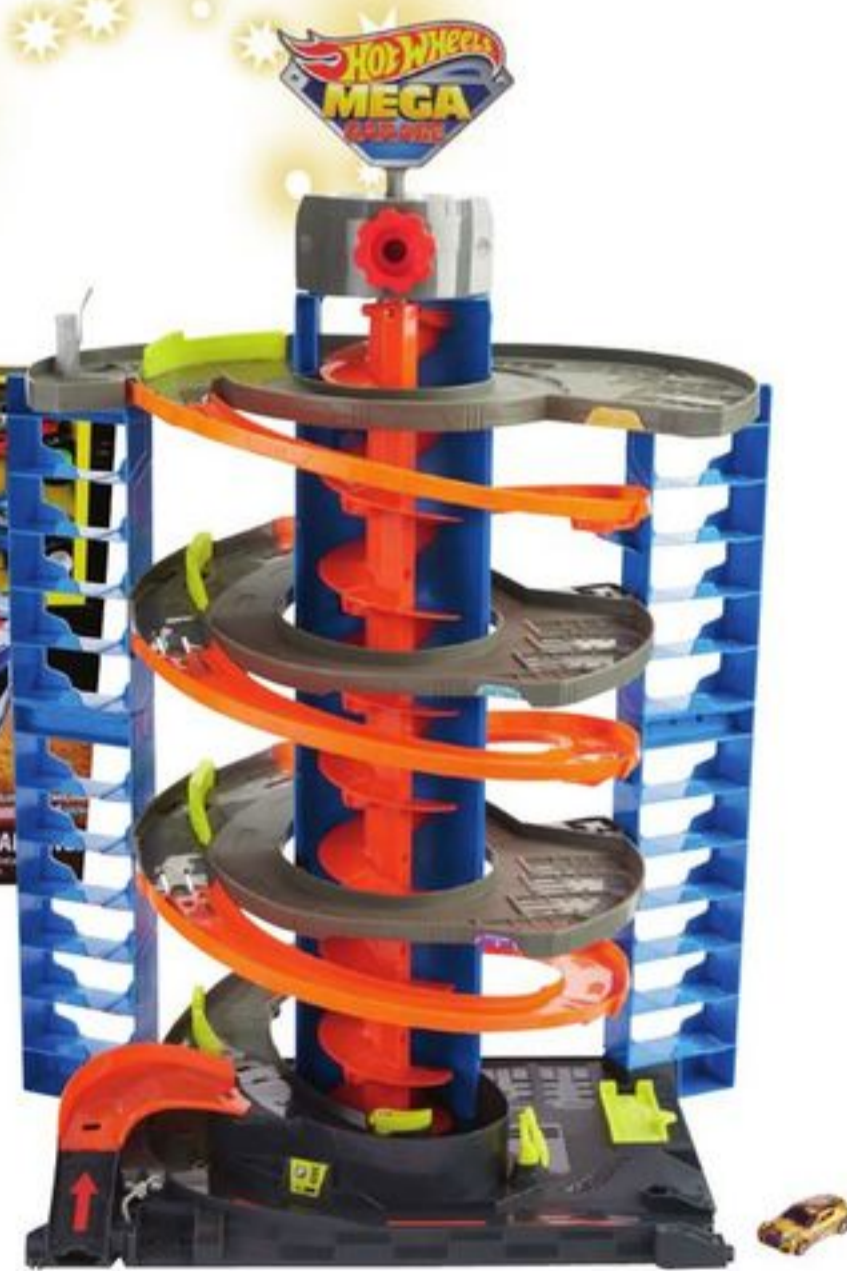

BOGO
50% off
of equal or lesser value

Select Diecast
Playsets or Vehicles*
Reg. 1.29-84.99.