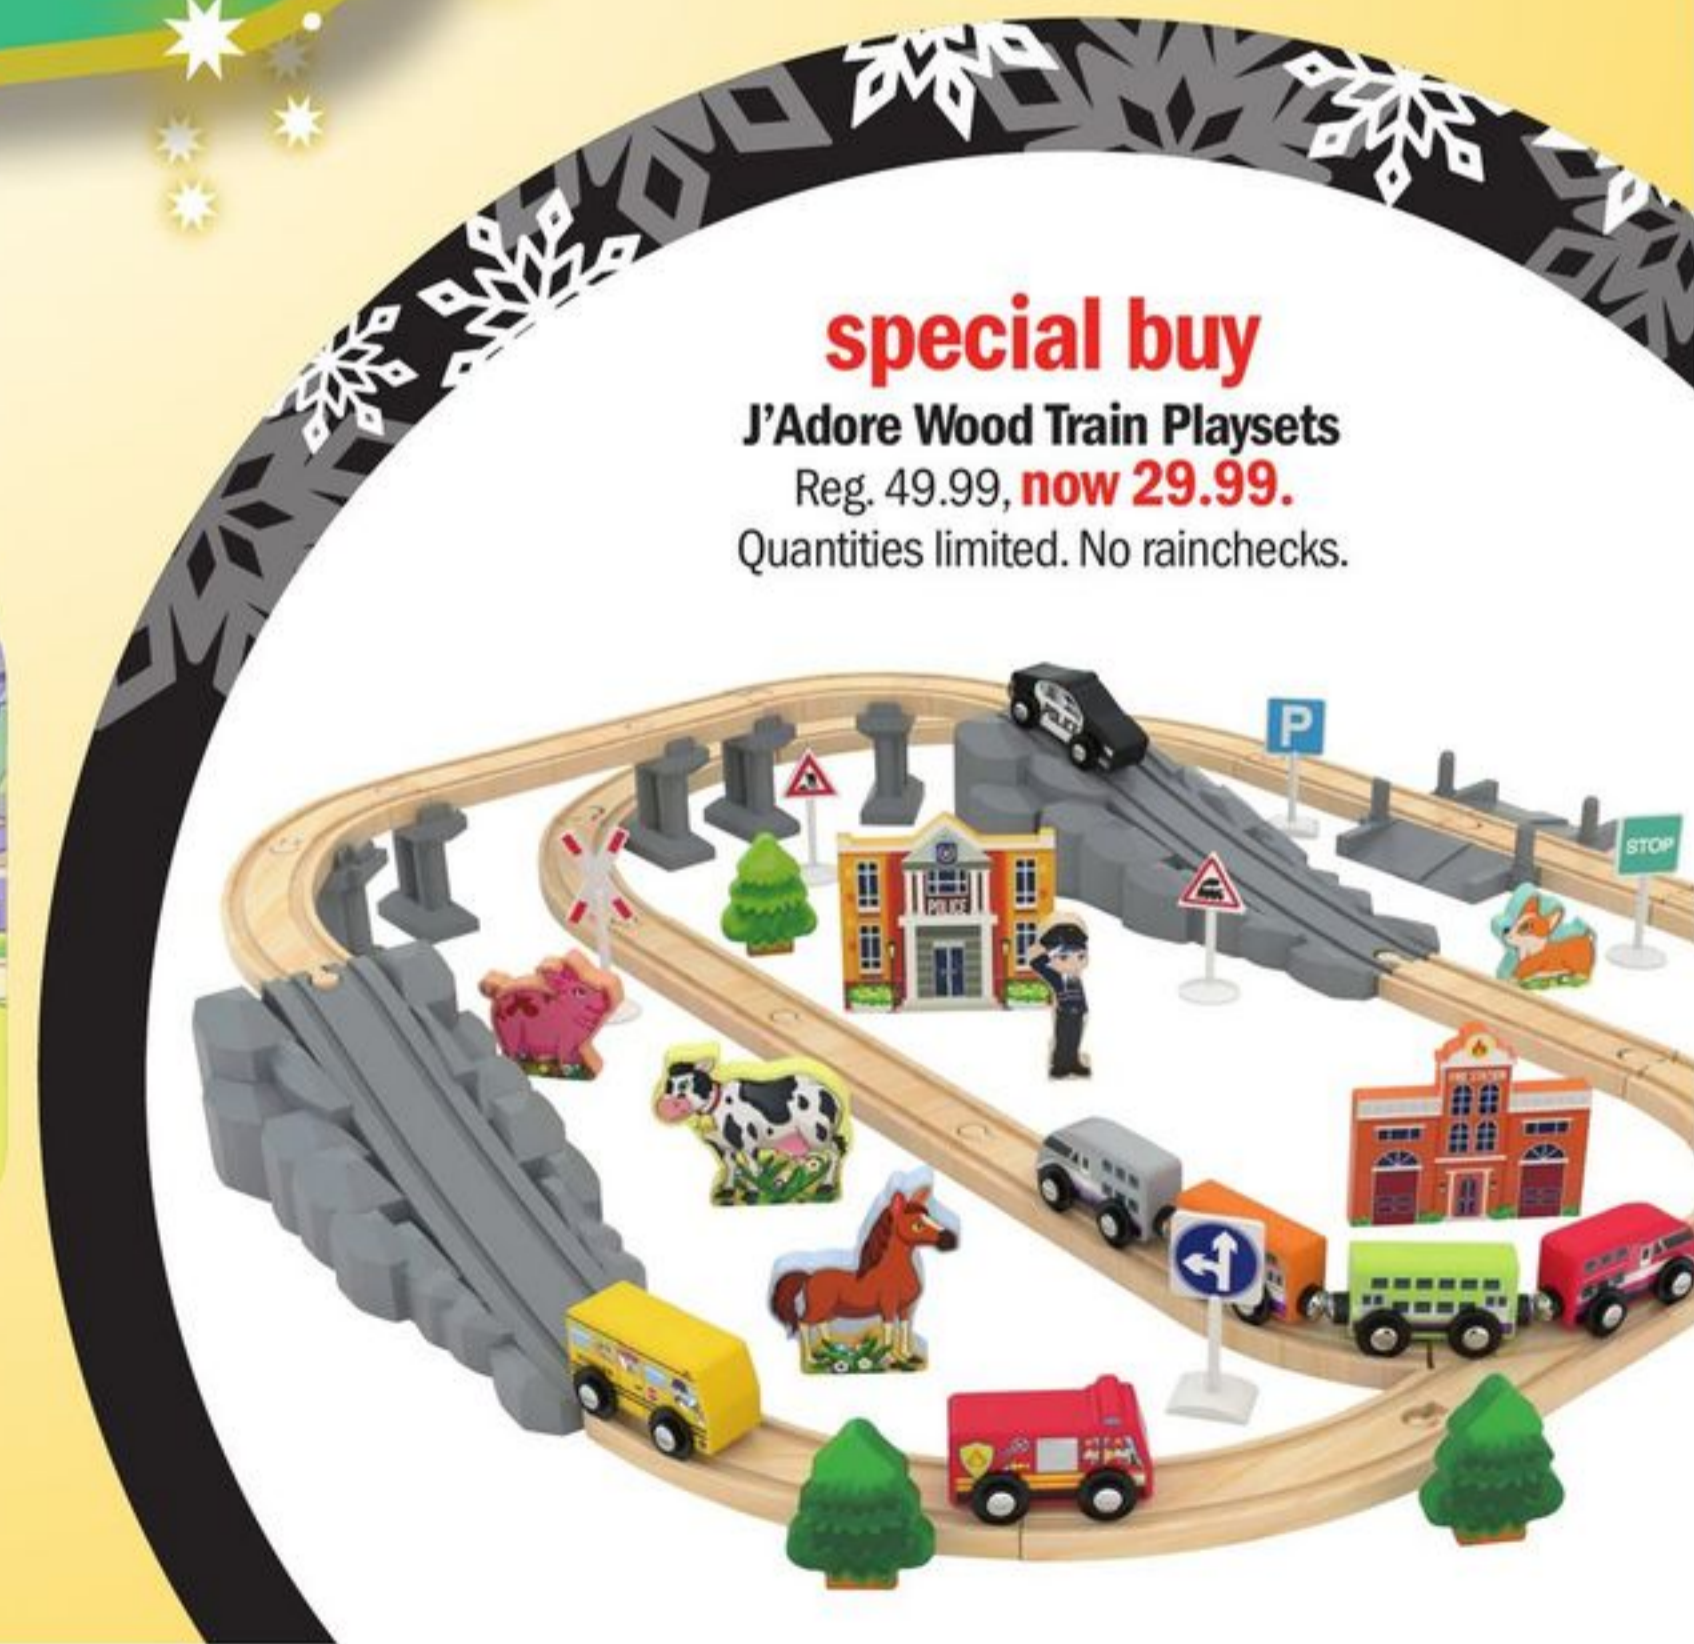

special buy
J'Adore Wood Train Playsets
Reg. 49.99, **now 29.99.**
Quantities limited. No rainchecks.