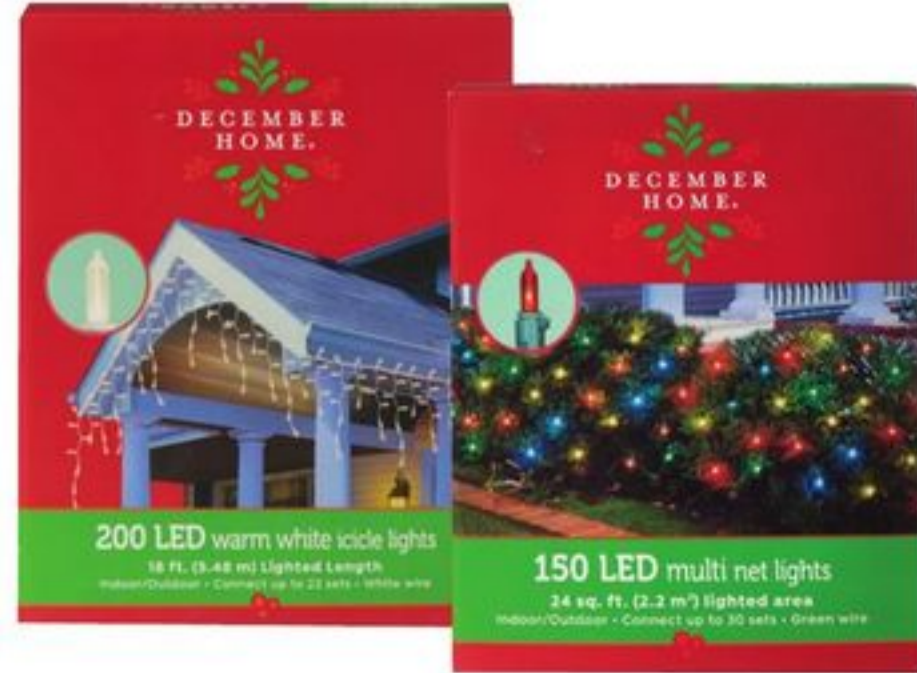

Entire Stock of
Trim a Tree Products
Seasonal Dept. only.
25% off

Lifelike Trees and Accessories*
Seasonal Dept. only. Reg. 3.99-299.99,
now 2.99-224.99.

Wreaths and Garland*
Seasonal Dept. only.
Reg. 2.99-34.99,
now 2.24-26.24....25% off

**Holiday Paper, Tissue, Boxes,
Bags, Bows, Ribbons, Tags, Gift
Card Holders and Tableware***
Seasonal Dept. only.
Reg. 1.29-14.99, **now 96¢-11.24.**

Stockings and Hangers*
Seasonal Dept. only.
Reg. 4.99-12.99,
now 3.74-9.74.

Indoor Decor*
Seasonal Dept. only.
Reg. 1.99-109.95,
now 1.49-82.46.... 25% off

**Ornaments, Ribbons,
Picks, Tinsel, Mini Tree
Trims and Tree Toppers***
Seasonal Dept. only.
Reg. 1.49-39.99,
now 1.11-29.99.

Holiday Lights*
Seasonal Dept. only.
Reg. 99¢-39.99,
now 74¢-29.99.

Outdoor Decor*
Seasonal Dept. only.
Reg. 2.49-199.99,
now 1.86-149.99....25% off

special buy
save \$10

24.99
Pokemon 18" Sleeping Plush
Reg. 34.99.
Quantities limited.
No rainchecks.