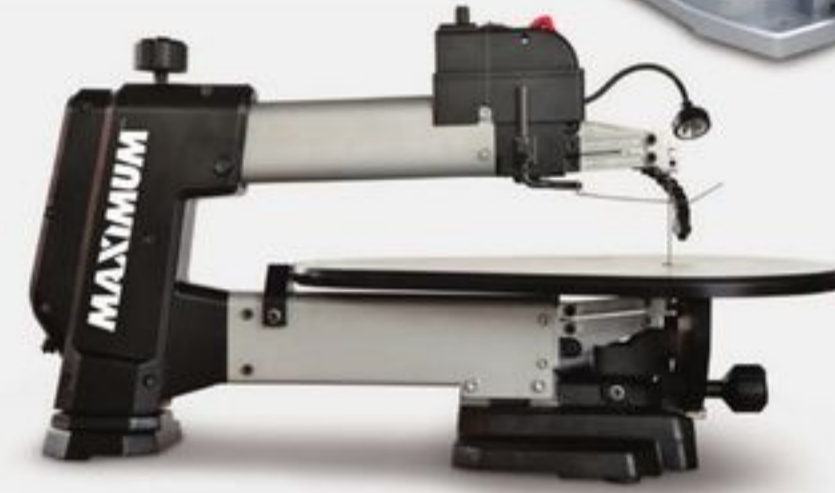

SAVE UP TO **20%**

Sale 49.49-127.99 Reg 54.99-159.99 Selected Snowmobile Dollies, Covers and UTV/Motorcycle Accessories. 26-0548X/27-8135X.

SAVE UP TO **\$250**

MAXIMUM
SAVE **\$250** Sale 449.99 18.75/24 mo** Reg 699.99
13" Planer. Dual-edge, quick-change blades. 55-6971-2.