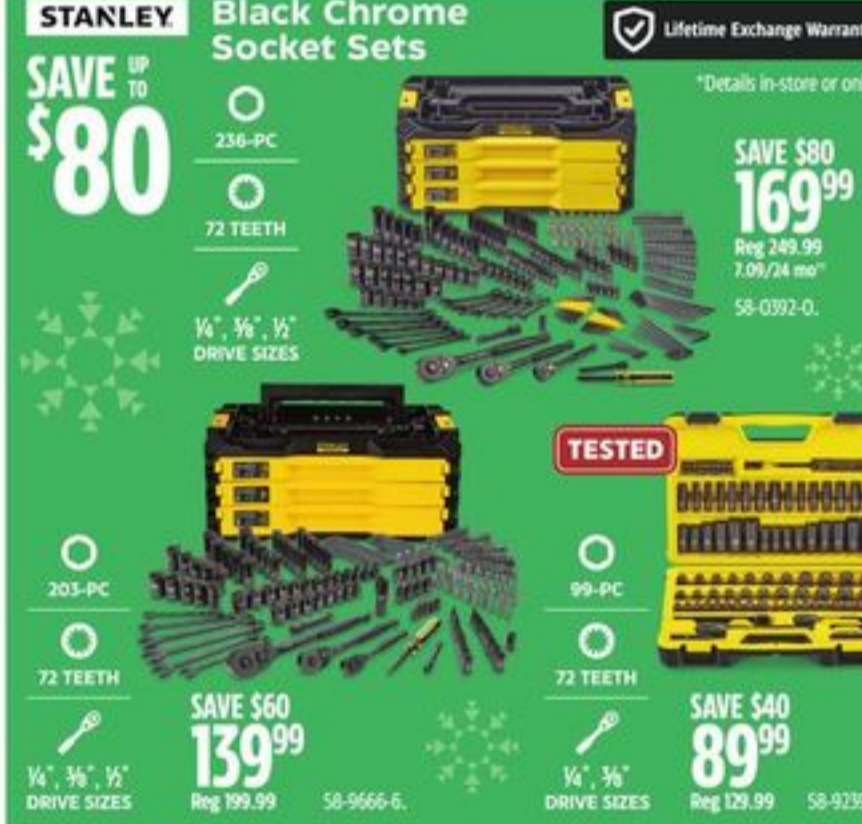

STANLEY Black Chrome Socket Sets
SAVE UP TO $80
*Details in-store or online.
236-PC
73 TEETH
1/4", 3/8", 1/2" DRIVE SIZES
SAVE $80 **169.99** Reg 249.99 7.00/24 mo**
58-0292-0.