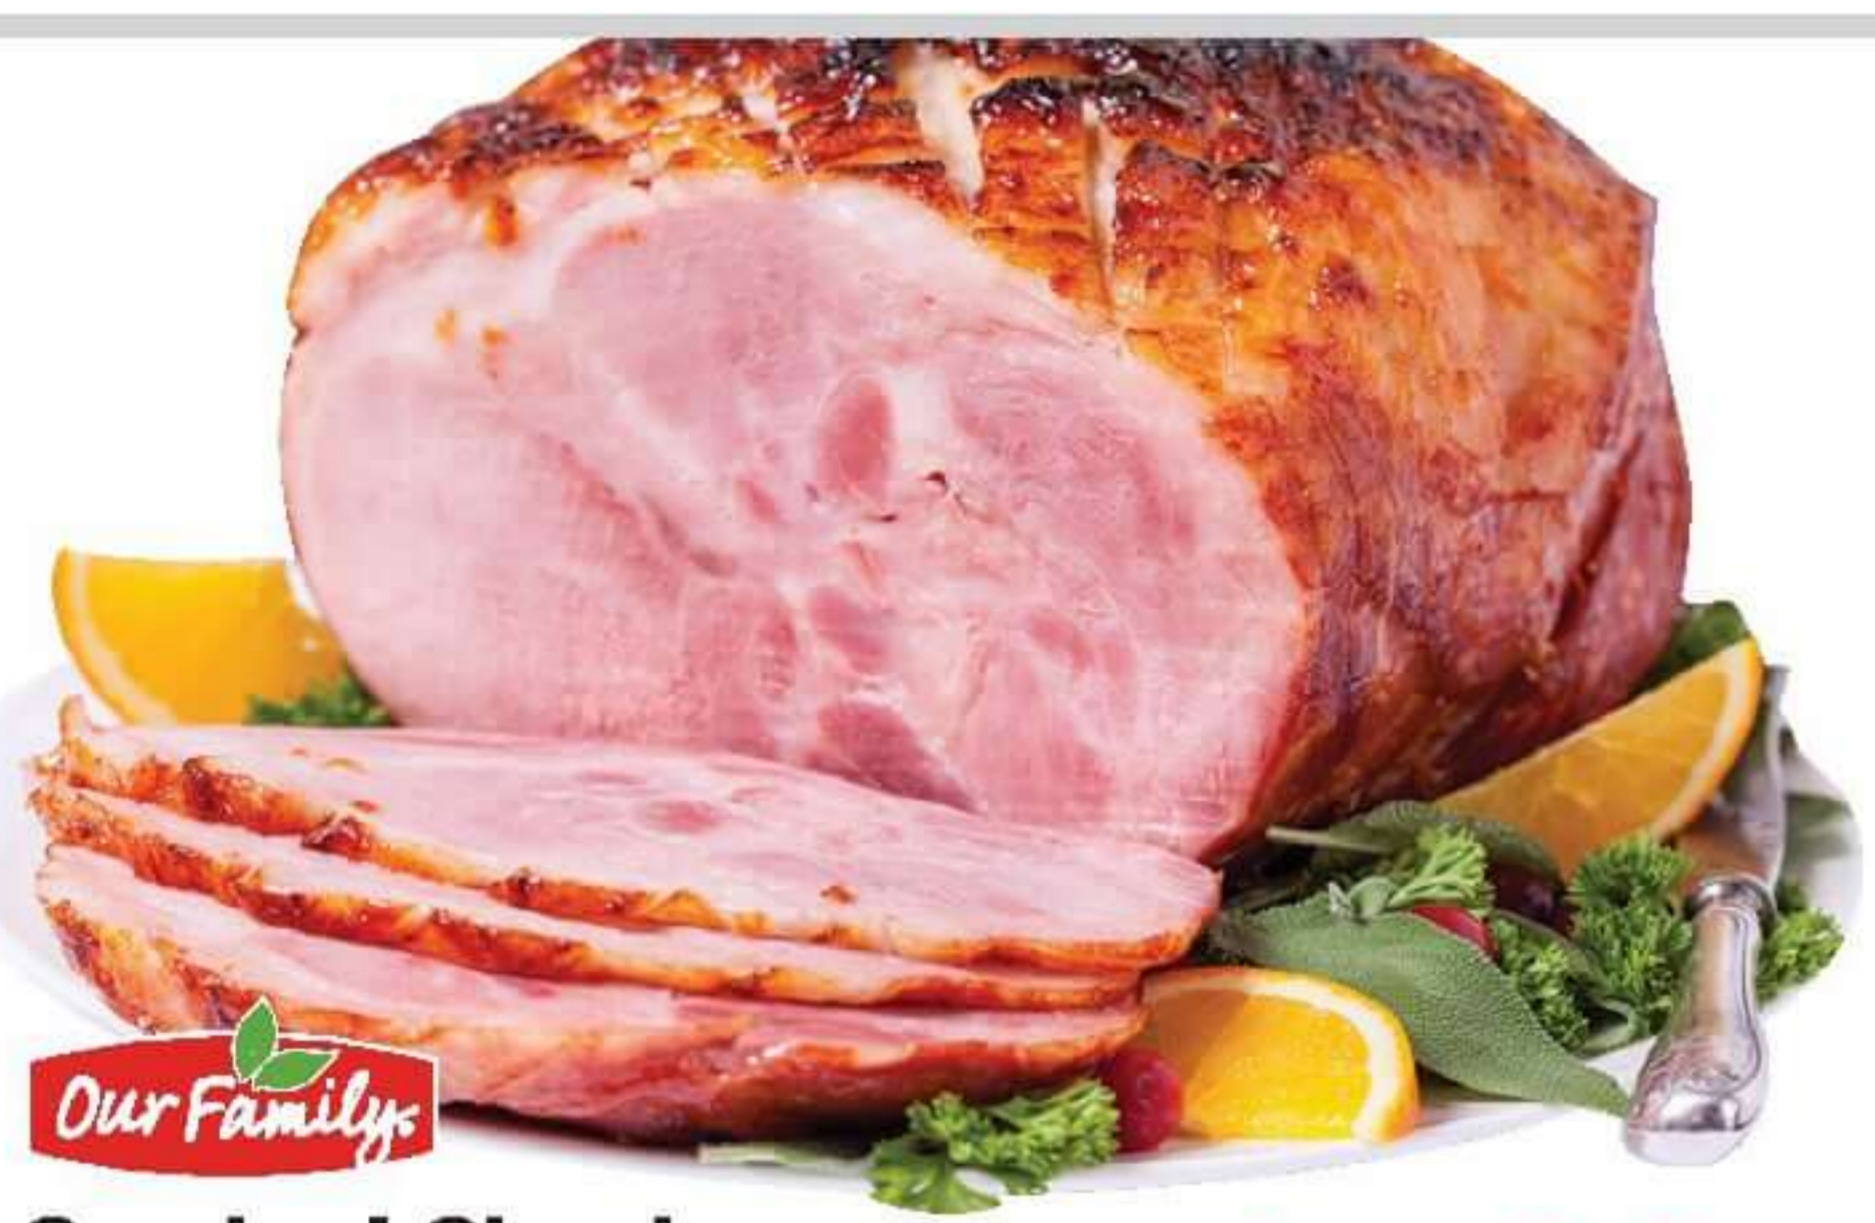

Our Family
**Smoked Shank
Portion Ham**
Water Added, Bone-In

$189 lb.
with card