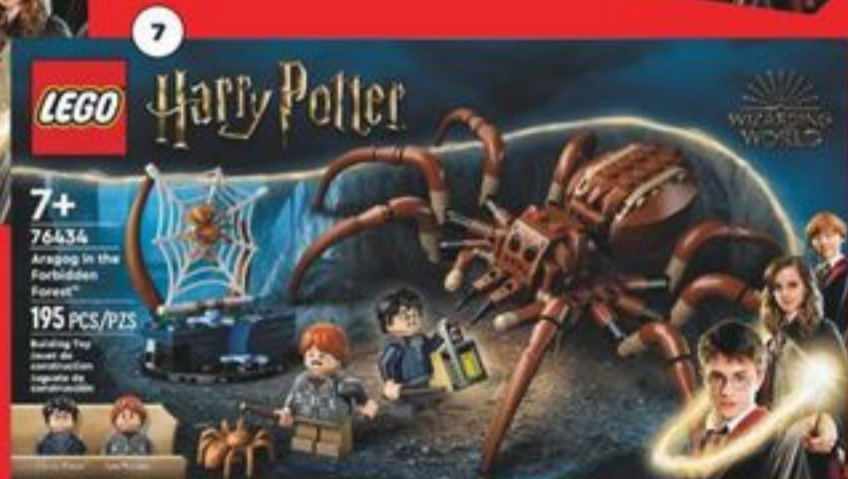

\$38

LEGO My City Robot World Roller-Coaster Park
21595937_EA

\$110

SHOP NOW

Great deals on epic builds

1. LEGO STAR WARS Captain Rex Y-Wing Microfighter 21578236_EA 14.00 2. LEGO STAR WARS Luke Skywalker X-Wing Mech 21578234_EA 16.00
3. LEGO Paz Vizsla and Moff Gideon Battle 75386 Star Wars 21578233_EA 42.00 4. LEGO Star Wars Ahsoka Tano's Duel 21595939_EA 70.00
5. LEGO Harry Potter Ollivanders & Madam Malkin's Robes 21596060_EA 100.00 6. LEGO Hogwarts Castle: Potions Class 21578142_EA 42.00
7. LEGO Harry Potter Aragog in the Forbidden Forest 21578386_EA 21.00 8. LEGO Ninjago 71821 Cole's Titan Dragon Mech 21595938_EA 110.00
9. LEGO Ninjago Zane's Ice Motorcycle 21578252_EA 11.50