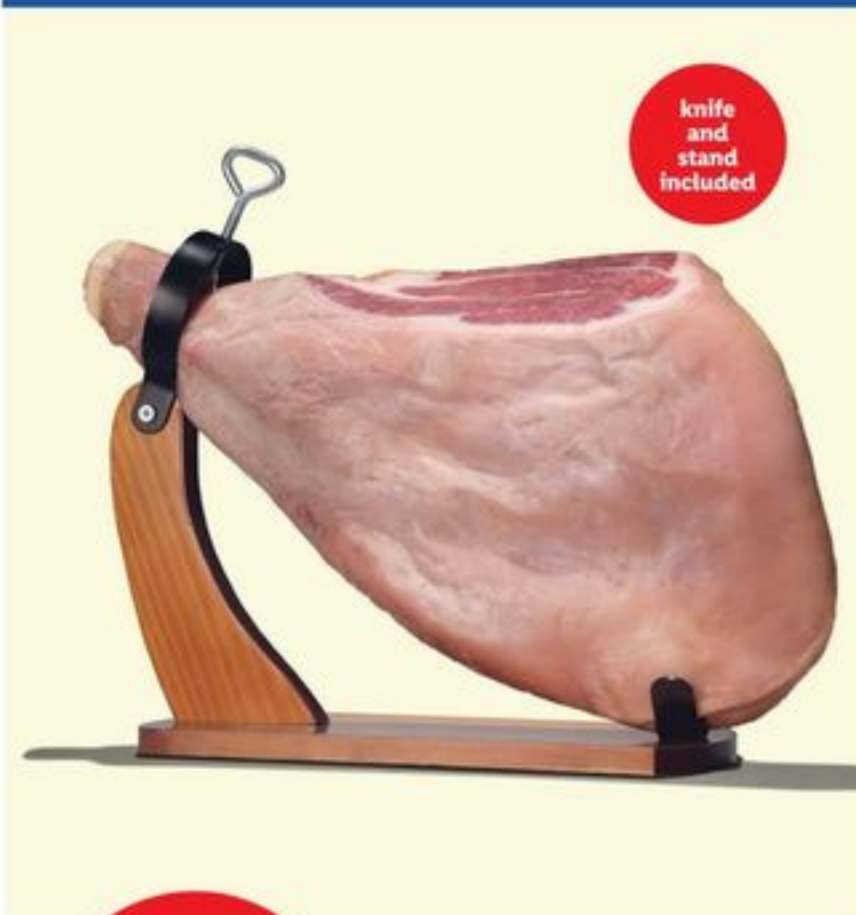

# ENTERTAINING ESSENTIALS

knife and stand included

**99<sup>99</sup>** ea.

**Noel® Serrano ham leg**  
• 1 ct.  
No. 7129611

**13<sup>99</sup>** ea.

**Columbus charcuterie tasting board**  
• 12.5 oz.  
No. 7008407