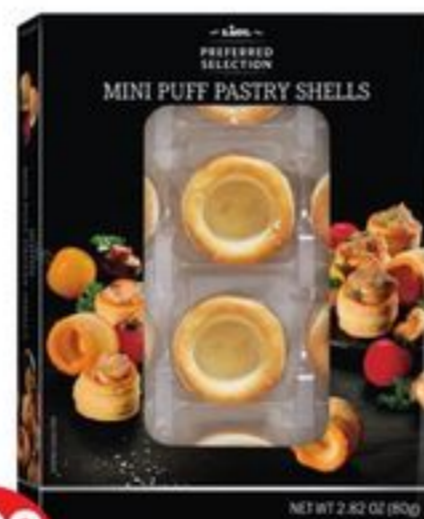

**Kii Naturals™ artisan crisps**  
• choose from cranberry pumpkin seed or date and walnut  
• 5.3 oz.  
No. 7130333 - 7130334

**5<sup>99</sup>** ea.

**Lidl Preferred Selection frozen breaded butterfly shrimp**  
• 12 oz.  
No. 238720

**10<sup>99</sup>** ea.

**Lidl Preferred Selection frozen Maryland style mini crab cakes**  
• 18 ct.  
• 9 oz.  
No. 7008464

**1<sup>99</sup>** ea.

**Lidl Preferred Selection mini puff pastry shells**  
• 2.82 oz.  
No. 212347