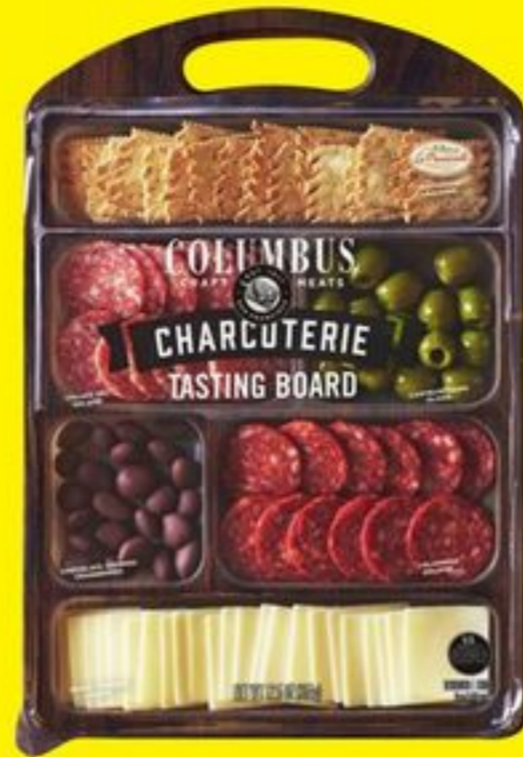

• 25 ct.

No. 7006582

**1<sup>49</sup>**  
ea.

**SAVE 60¢**  
with myLidl

**premium everyday napkins**

• 100 ct.

No. 214407

# ENTERTAINING ESSENTIALS

knife and stand included

**99<sup>99</sup>** ea.

**Noel® Serrano ham leg**  
• 1 ct.  
No. 7129611

**13<sup>99</sup>** ea.

**Columbus charcuterie tasting board**  
• 12.5 oz.  
No. 7008407

**2<sup>99</sup>** ea.

**Artikaas® Gouda starting at**  
• choose from smoked or vintage aged 18 months  
• 6 oz.  
No. 7150626 - 7150627

**9<sup>99</sup>** ea.

**SAVE \$3.32**  
**Lidl Preferred Selection jamón serrano dry cured ham, family pack**  
• 8 oz.  
No. 231348