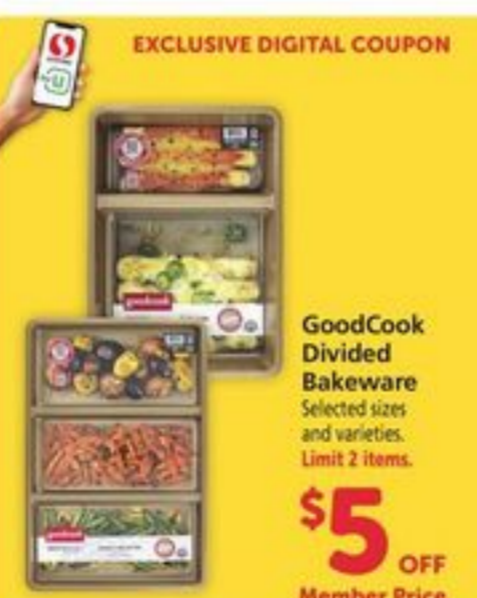

$5 OFF
Member Price