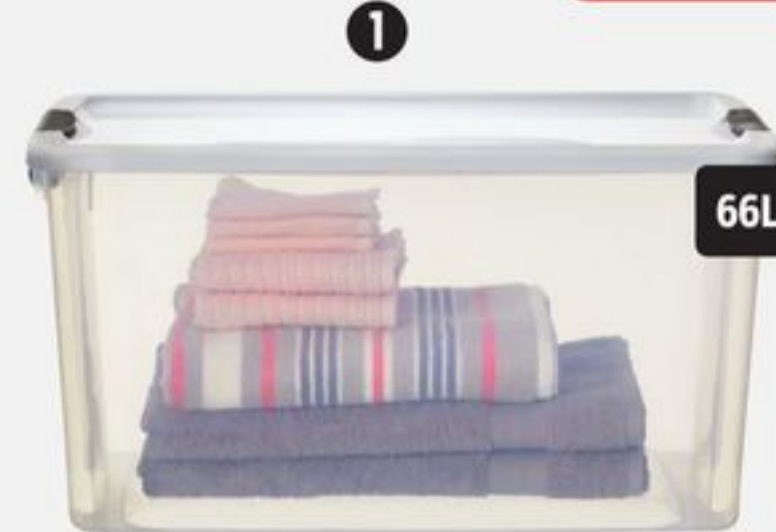

More digital flyer deals

SAVE UP TO **$150**

SAVE **$100**

CANVAS™
Sale 599.99 25.00/24 mo**
Reg 699.99 72" Alma Media
Fireplace. 64-4023-0.

HEATS 400 SQ. FT.
4500 BTUS
LED
REMOTE
5 BRIGHTNESS SETTINGS

TESTED

KOMODO

SAVE **$150**

Sale 499.99 20.84/24 mo**
Reg 649.99 64.5" Surrey Electric
Fireplace. 64-4004-6.

HEATS 400 SQ. FT.
4600 BTUS
LED
REMOTE
5 BRIGHTNESS SETTINGS

type **A**

TESTED

Sterilite

TESTED

SAVE **30%**

Sale 83.99 Reg 119.99
Heavy-Duty Portable
Closet. 68-7534-8.

GREAT VALUE

1 **19.99** Ultra-Latch Clear Tote. 142-0955-0.
2 **12.99** Ultra-Latch Clear Tote. 142-0954-2.
9.99-29.99 Selected Clear Ultra-Latch
Storage Totes. 17L-110L. 142-0953X.

Dirt Devil

GREAT VALUE

49.99 Handheld Steamer with
7 Specialized Attachments
to Tackle Any Mess. 43-7197-8.

Kidde

GREAT VALUE

86.99

13' Emergency
Escape
Ladder.
46-0333-0.

for LIVING™

SAVE **20%**

1 Sale 69.99 Reg 89.99 6' Folding Table with Casters. 68-0899-2.
2 Sale 59.99 Reg 74.99 5' Folding Table. 68-7900-6.

STIRLING™

SAVE **$100**

Sale 1599.99 66.67/24 mo** Reg 1699.99
4 x 6' Galvalume™ Plus Open Rail Trailer.
40-8092-6.

MOTOMASTER

SAVE UP TO **$40**

Sale 134.99-159.99
Reg 169.99-199.99 Selected
Rooftop Cargo Bags. 10 or 15 cu-ft
capacity. 40-1580-6/1581-4.

SAVE **10%**

Sale 13.49-43.19
Reg 14.99-47.99 Selected
Trailer Lighting. 20-3835X.

DE0348-24 0

Triangle

Up your rewards game with 4% back in Canadian Tire Money®.

**INTEREST DOES NOT ACCRUE DURING THE PERIOD OF THE PLAN. NO ADMINISTRATION FEE IS CHARGED FOR ENTERING INTO AN EQUAL PAYMENTS PLAN. Monthly pricing based on 24 equal payments. Applicable taxes and fees not included. See inside back page for details. Accessories/contents not included with products sold on this page.