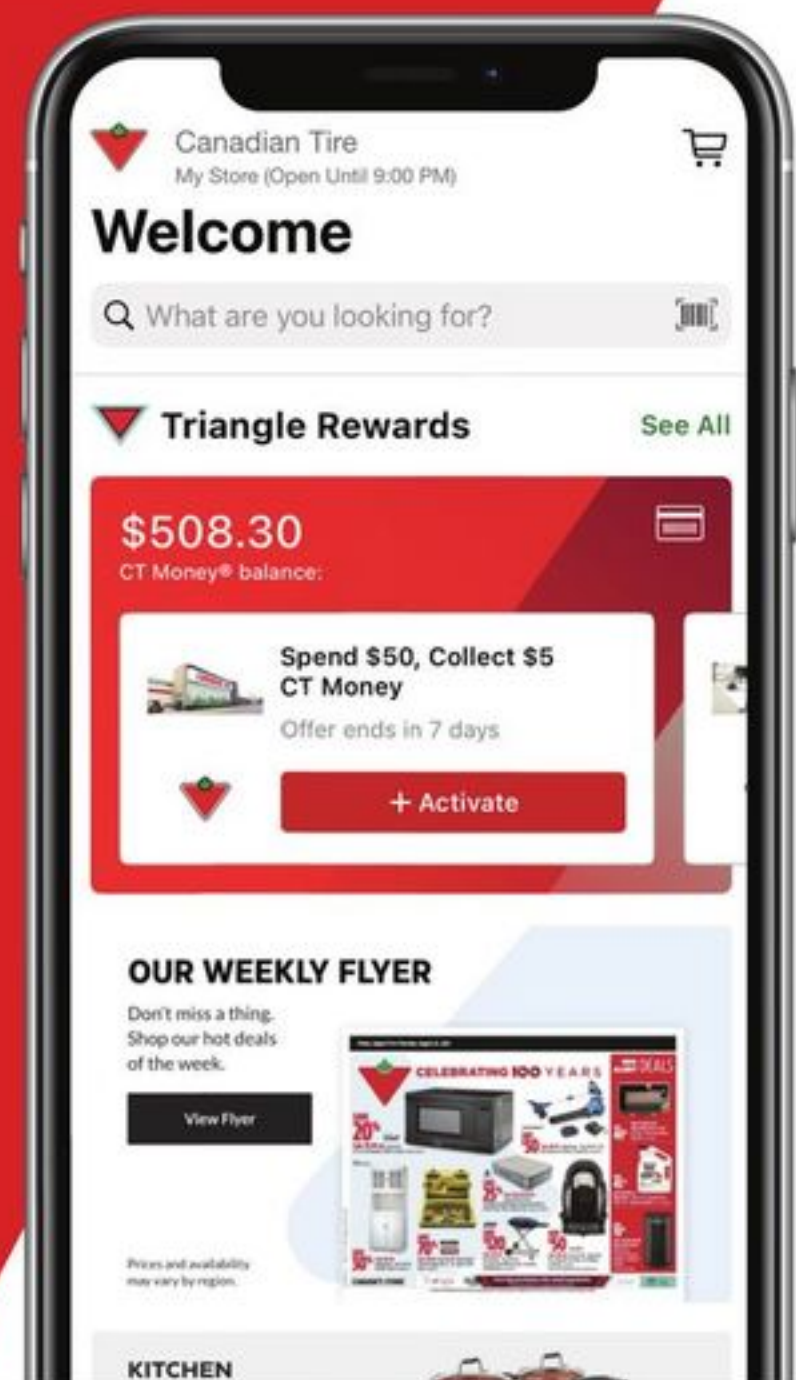

Looking for the best deals?

Download the CT app for access to our digital flyer and to activate Triangle Rewards.

[Download Now](#)

SHOP SMARTER
AT

type A **SAVE UP TO 45%**

SAVE 30% **27.99**
Reg 39.99
Under-the-Bed Storage Tote. 142-9645-4. 64L