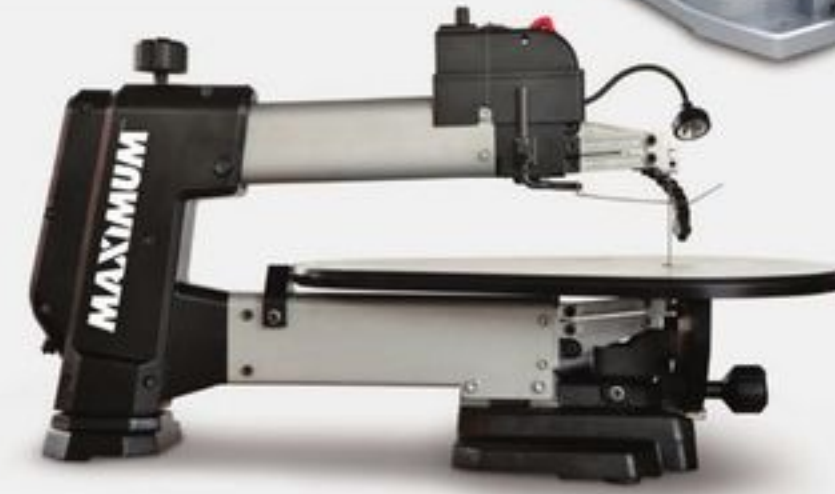

SAVE UP TO 20%

Sale 49.49-127.99 Reg 54.99-159.99 Selected Snowmobile Dollies, Covers and UTV/Motorcycle Accessories. 26-0548X/27-8135X.

SAVE UP TO \$250

MAXIMUM
SAVE \$250 Sale 449.99 18.75/24 mo** Reg 699.99
13" Planer. Dual-edge, quick-change blades. 55-6971-2.