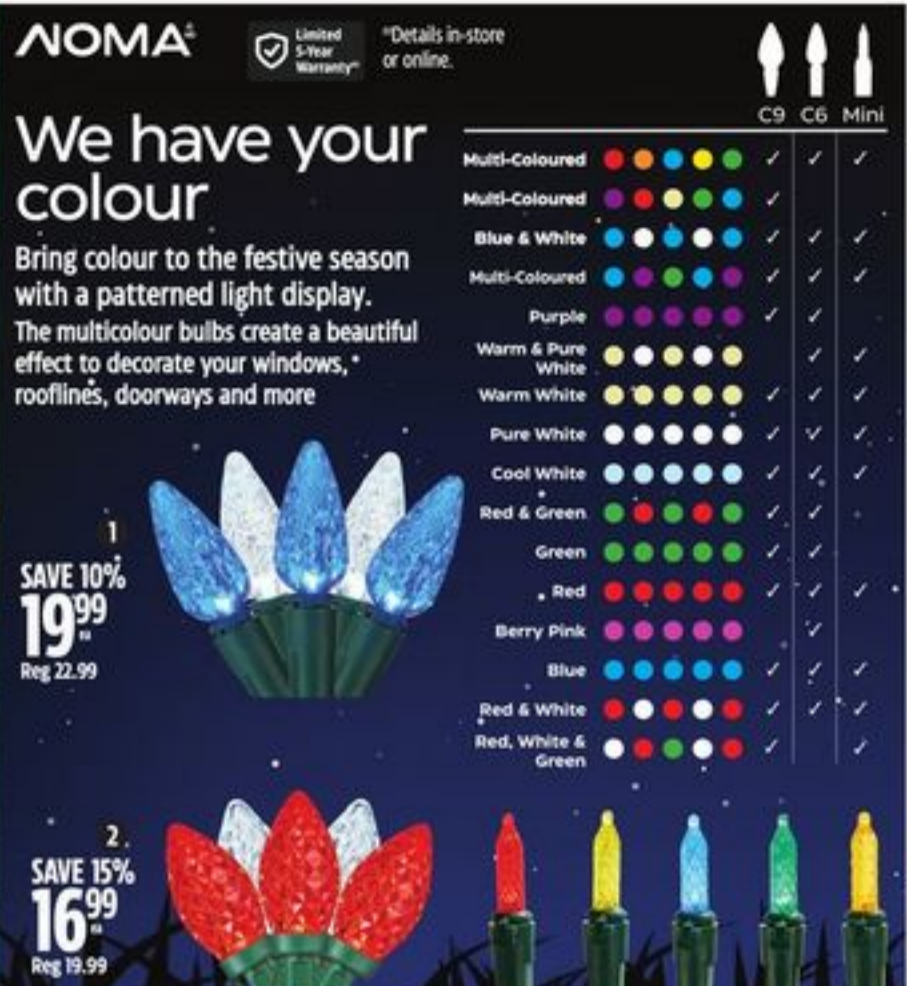

= \$102.00 back in CT Money*

Don't miss out on more rewards. **Join Triangle Rewards today at triangle.com**

*Pre-tax purchase. Conditions apply.

See inside back page for details.

1 **Sale 229.99** 9.59/24 mo* Reg 299.99 Smart Voice Command Inflatable 8' Tree. 251-1025-4.
2 **Sale 59.99** ea Reg 69.99 Smart Lights 2.0, C6 or Icicle. Selected colours and styles. 19-3898X. Hub must be purchased separately.
3 **Sale 59.99** Reg 69.99 Advanced Smart Voice Command Hub. Includes ethernet cable. 19-3893-6. Hub must be purchased separately.