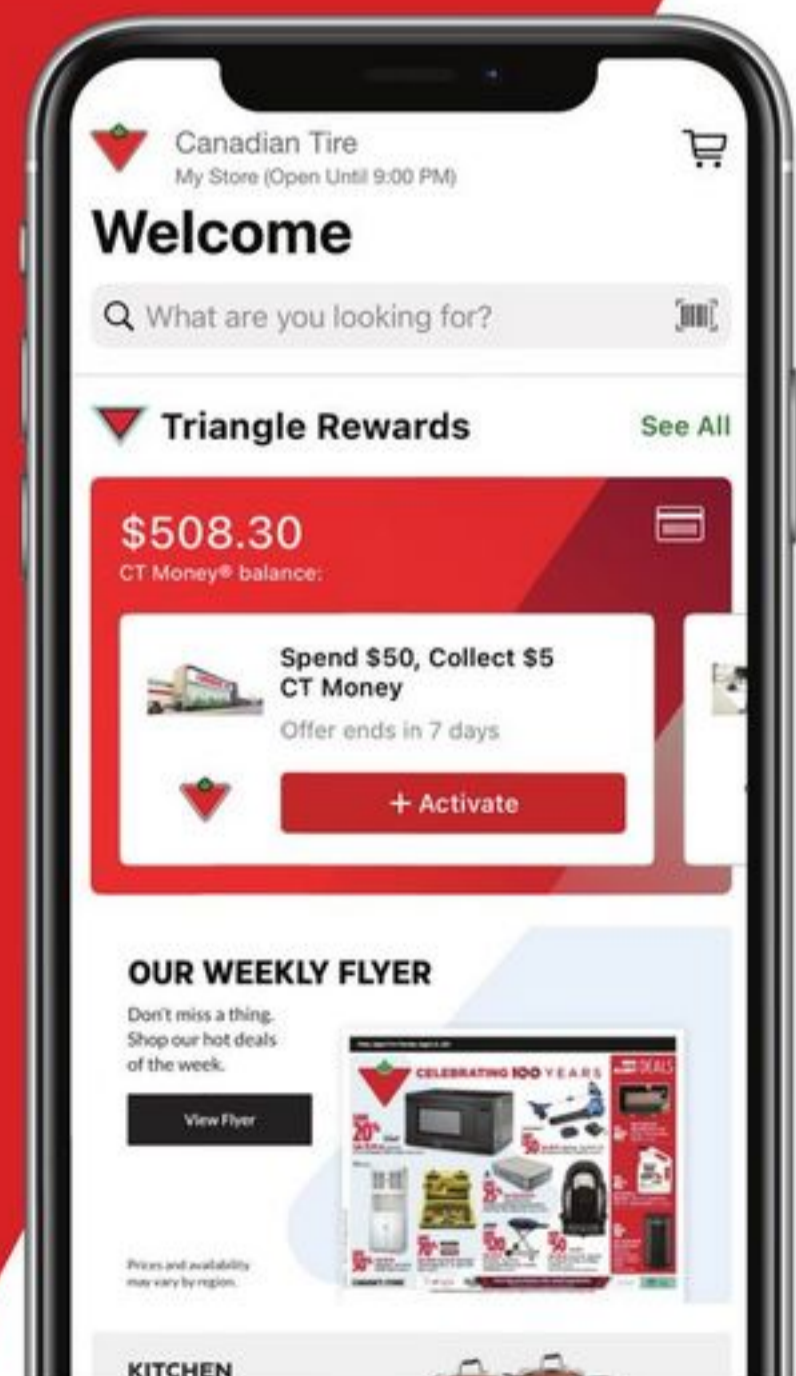

Looking for the best deals?

Download the CT app for access to our digital flyer and to activate Triangle Rewards.

[Download Now](#)

**SHOP
SMARTER
AT**