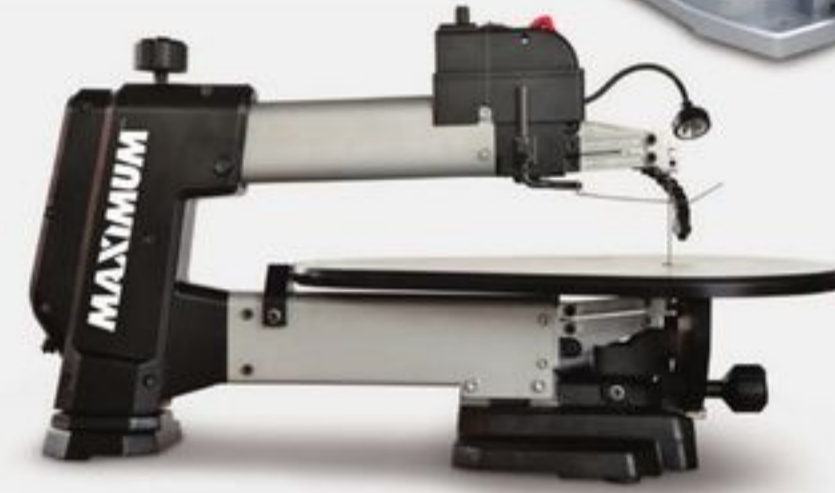

SAVE UP TO 20%

Sale 49.49-127.99 Reg 54.99-159.99 Selected Snowmobile Dollies, Covers and UTV/Motorcycle Accessories. 26-0548X/27-8135X.

SAVE UP TO
\$250

MAXIMUM
SAVE \$250
Sale 449.99 18.75/24 mo** Reg 699.99
13" Planer. Dual-edge, quick-change blades. 55-6971-2.