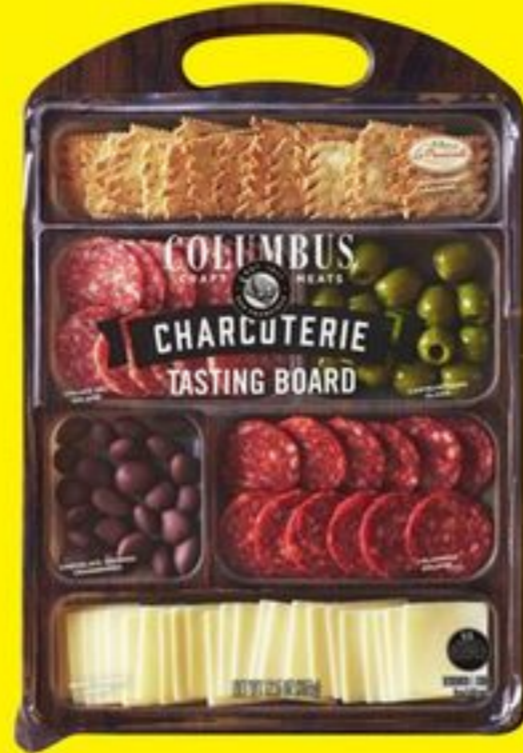

No. 7006582

1⁴⁹
ea.

SAVE 60¢
with myLidl
premium everyday napkins

• 100 ct.

No. 214407

ENTERTAINING ESSENTIALS

knife and stand included

99⁹⁹ ea.

Noel® Serrano ham leg
• 1 ct.
No. 7129611

13⁹⁹ ea.

Columbus charcuterie tasting board
• 12.5 oz.
No. 7008407

2⁹⁹ ea.

Artikaas® Gouda starting at
• choose from smoked or vintage aged 18 months
• 6 oz.
No. 7150626 - 7150627