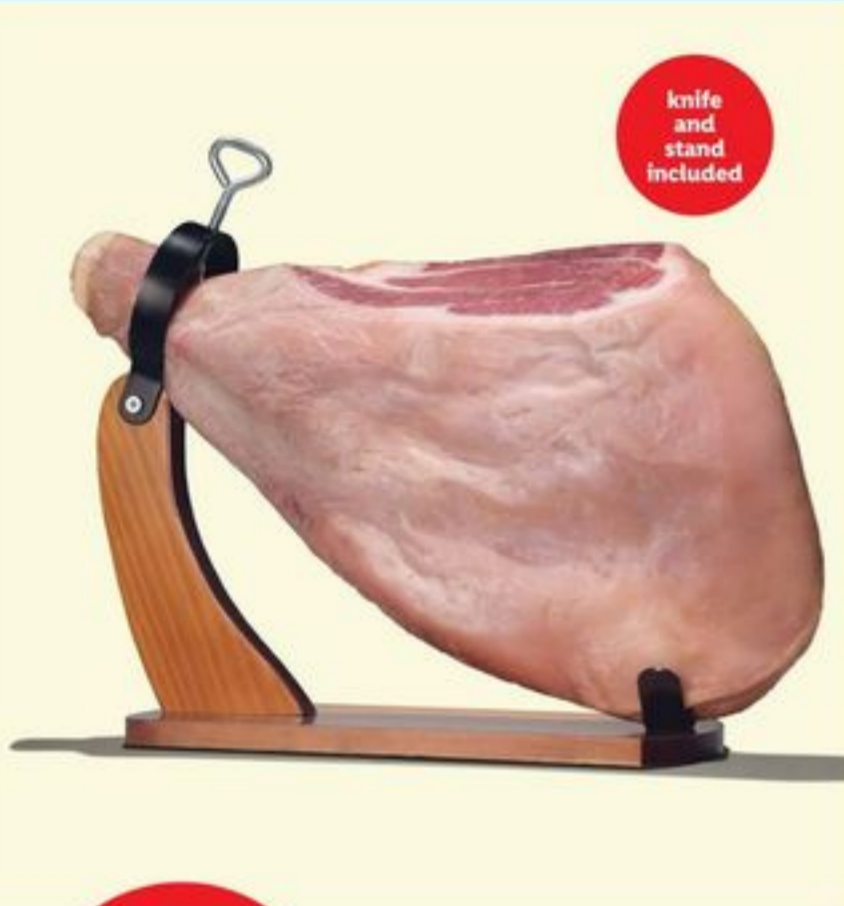

No. 7006582

1⁴⁹
ea.

SAVE 60¢
with myLidl
premium everyday napkins

• 100 ct.

No. 214407

ENTERTAINING ESSENTIALS

knife and stand included

99⁹⁹ ea.

Noel® Serrano ham leg
• 1 ct.
No. 7129611

13⁹⁹ ea.

Columbus charcuterie tasting board
• 12.5 oz.
No. 7008407

2⁹⁹ ea.

Artikaas® Gouda starting at
• choose from smoked or vintage aged 18 months
• 6 oz.
No. 7150626 - 7150627