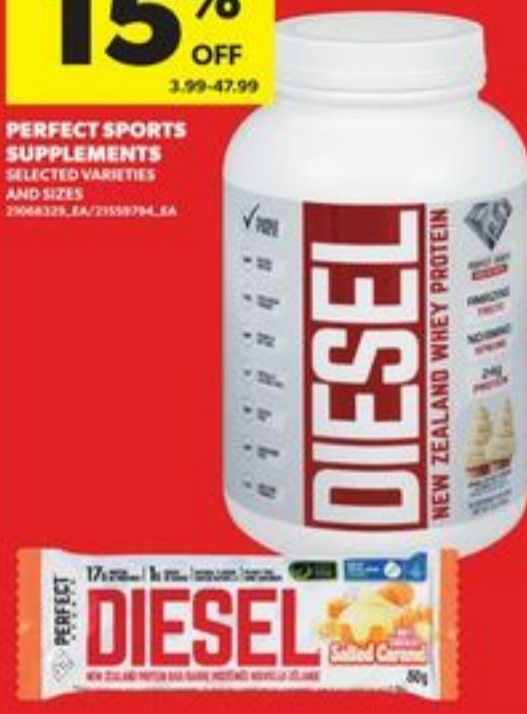

GET **3,000** pts
-$3 Value

ONE A DAY MULTIVITAMINS OR FLINTSTONE'S CHILDREN'S VITAMINS
SELECTED VARIETIES AND SIZES
21294671_EA/21515326_EA

SAVE UP TO **15% OFF**
3.99-47.99

PERFECT SPORTS SUPPLEMENTS
SELECTED VARIETIES AND SIZES
21046329_EA/21558794_EA