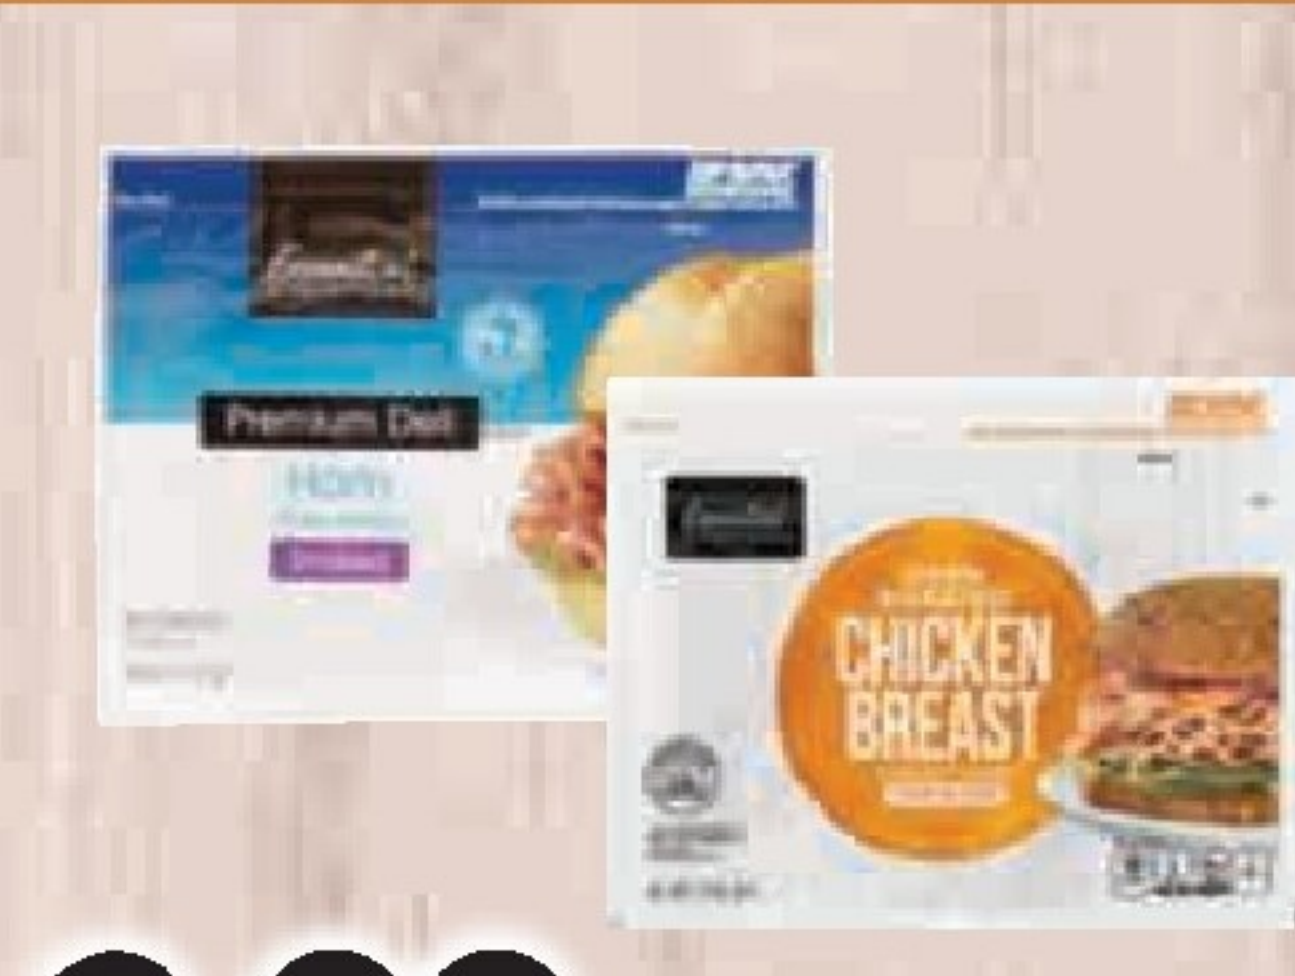

3.99 ea
12 oz pkg.
Select Varieties
Essential Everyday
Deli Indulgence Lunch Meats