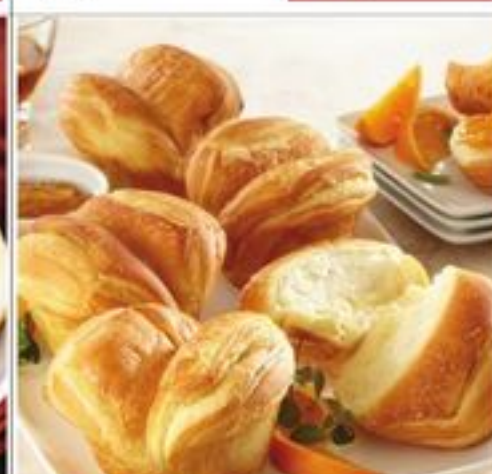

Bakery Fresh
Butterfakle
Rolls
6 ct. **2⁹⁹**
ea