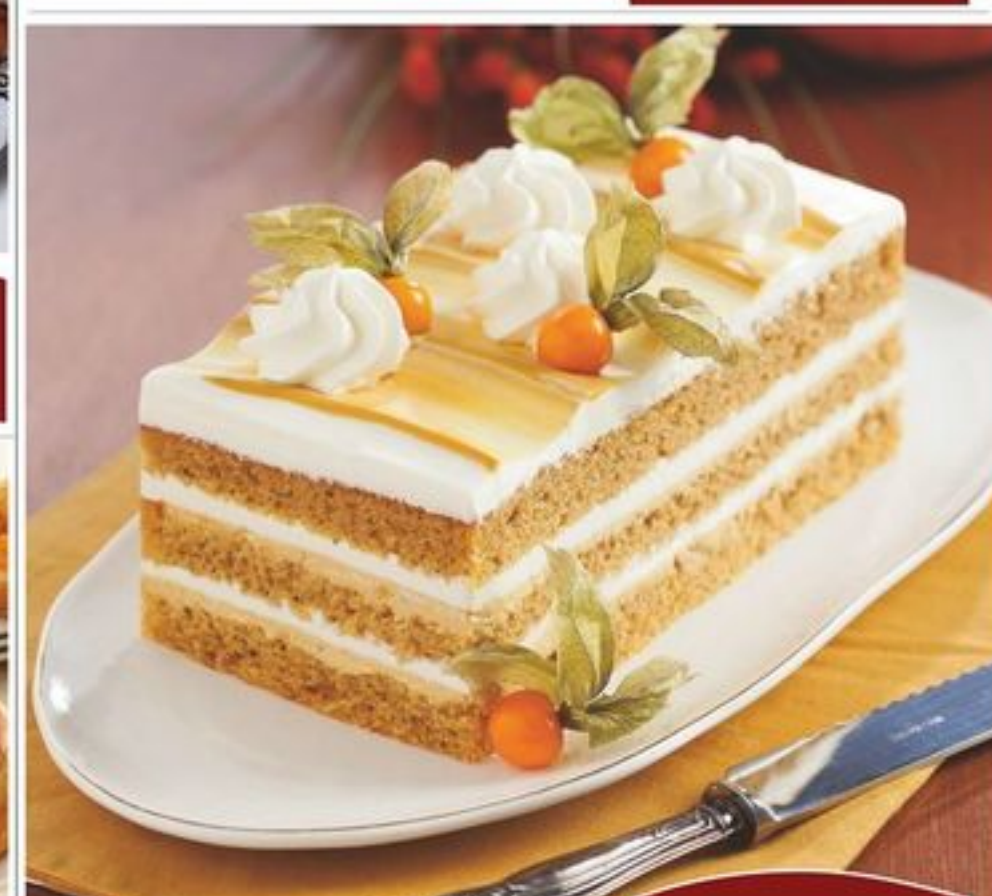

La Rocca Gourmet Cakes
White Chocolate Cranberry,
Apple Crumble Cheesecake
or Italian Rum **26⁹⁹**
ea

Brioche Gourmet
Sliced Loaf Bread
Great for
French Toast **5⁹⁹**
ea

Bakery Fresh
Mini Croissants
15 ct. **7⁹⁹**
ea

Bakery Fresh
Dinner Rolls
Golden, Potato or
Wheat 8 ct. **3²⁹**
ea

Bakery Fresh
Butterfakle
Rolls
6 ct. **2⁹⁹**
ea

Pumpkin Latte
Cakerie Bar
Cookie Dough,
Tiramisu or Tuxedo **15⁹⁹**
ea