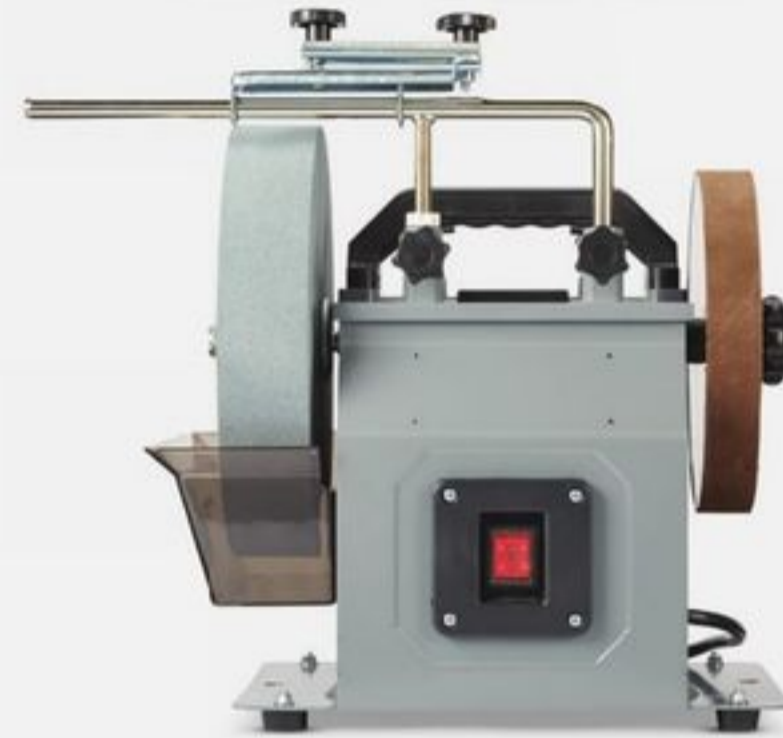

SAVE UP TO
$50

MOTOMASTER

SAVE $50
179⁹⁹

Reg 229.99
7.50/24 mo**

Lawn Mower/ATV Jack. Up to 300-lb capacity. 09-1534-6.

MAXIMUM™

SAVE $100
199⁹⁹

Reg 299.99
8.34/24 mo**

10" x 2" Wet/Dry Tool Sharpener, 1.6A. 55-6917-4.

BLACK+DECKER

SAVE $45
83⁹⁹

Reg 129.99

20V Li-Ion ¾" Drill Kit. Includes (2) 1.5Ah batteries. 54-7286-0.