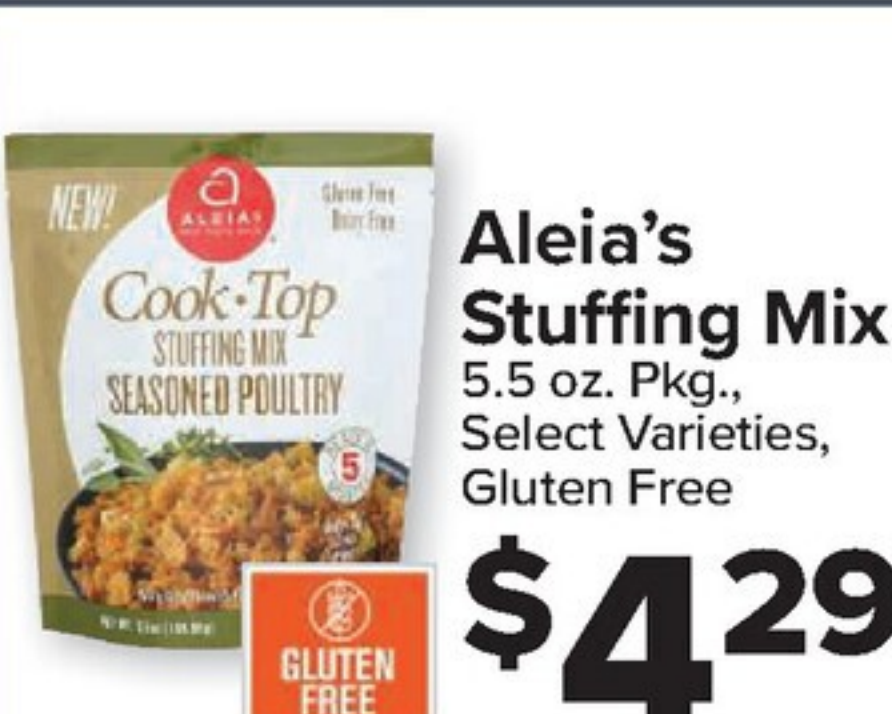

**Aleia's
Stuffing Mix**
5.5 oz. Pkg.,
Select Varieties,
Gluten Free
$4.29
GLUTEN FREE