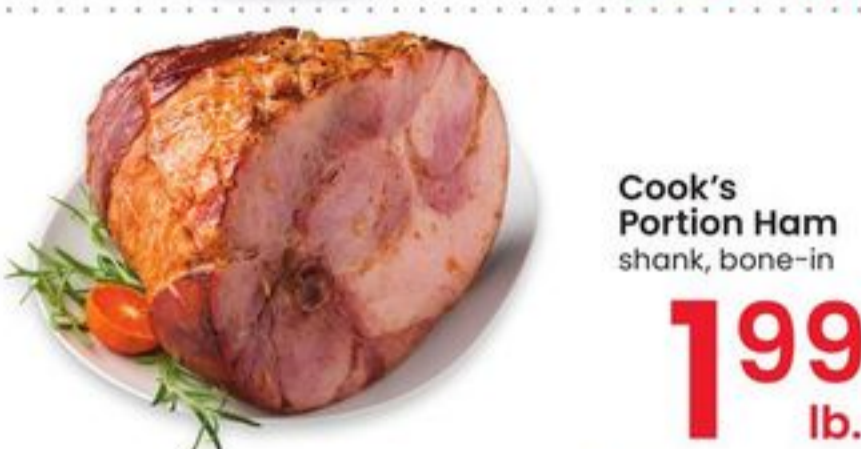

PERFECTING THE ART OF FRESH BUTTERBALL Fresh Butterball Whole Turkey 10-24 lbs., while supplies last

26.99 lb.

Cook's Portion Ham shank, bone-in

1.99 lb.

Signature Select Spiral Ham bone-in

2.99 lb.

USDA CHOICE Beef Ribeye Roast bone-in