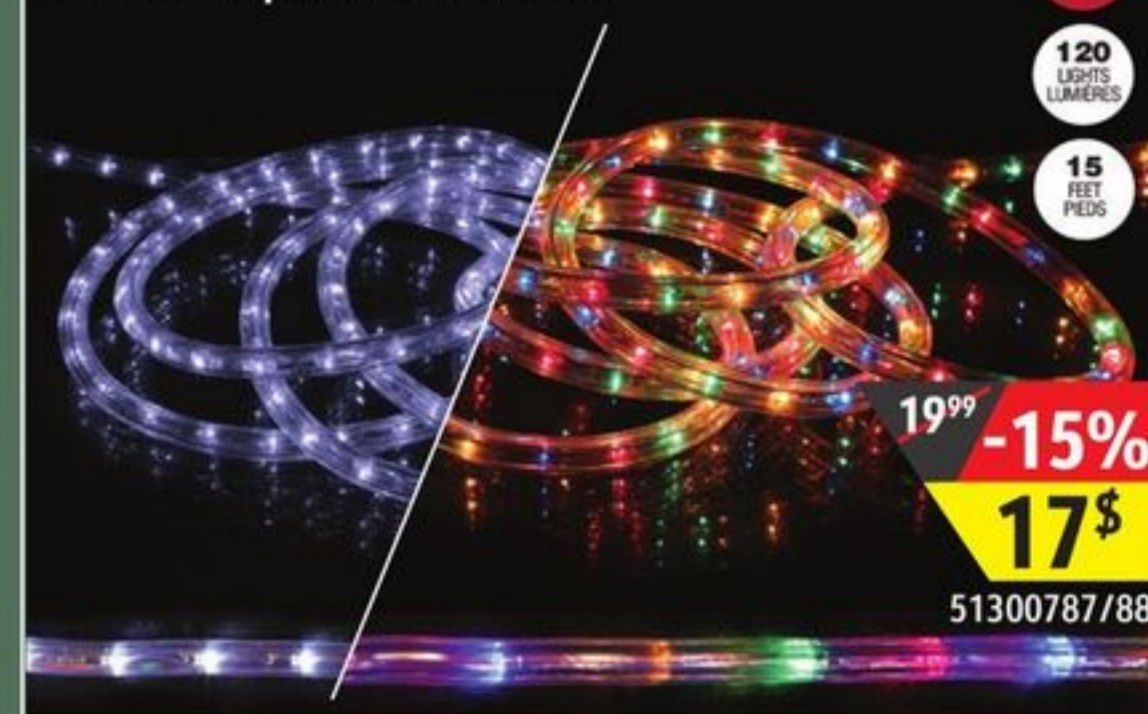

25 LED/DEL
C9 lights
lumière C9

~~14⁹⁹~~ **-33%**
10^{\$}
51300743

70 LED/DEL
Lights
Lumières

~~14⁹⁹~~ **-20%**
12^{\$}
51300741

15' Corde 120 DEL Blanc Froid
120 LED Rope Cool White 15'

~~19⁹⁹~~ **-15%**
17^{\$}
51300787/88