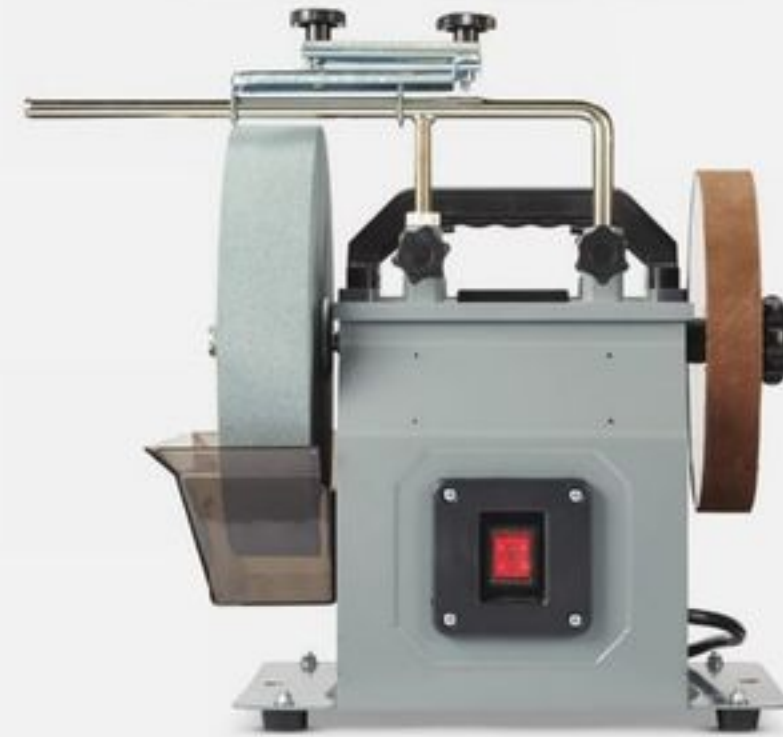

BLACK+DECKER

SAVE $45
83⁹⁹

Reg 129.99

20V Li-Ion ¾" Drill
Kit. Includes (2)
1.5Ah batteries.
54-7286-0.