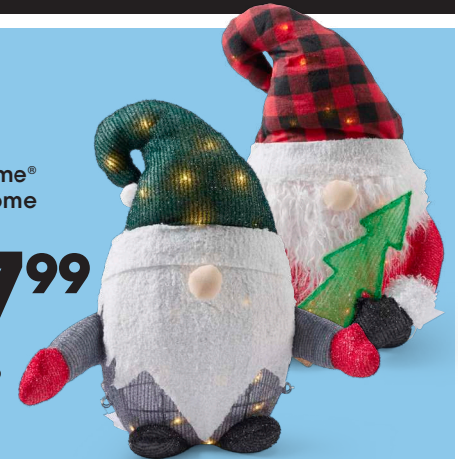

Holiday Home®
21" LED Gnome
SAVE $12

$27.99
With Card
Reg. 39.99