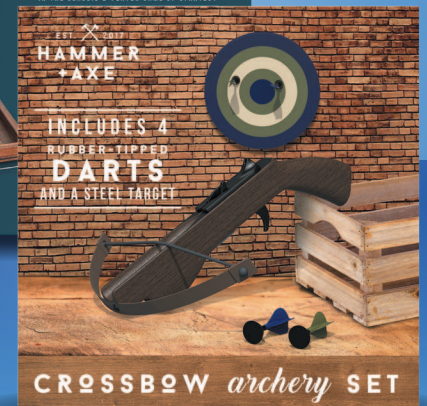

Activity
 Kits
SAVE
20%
 With Card
 Shown: Sale 2.39

FROZEN II
 Take a
 Journey
 with
 Elsa
 and
 Anna
 Fun On The Go
 Mon Jeu De Voyage

PAW Patrol
 8" Plush
\$6⁹⁹
 With Card
 Reg. 9.99

Fisher-Price
 Little People
 Everyday Adventures
 Airport
\$14⁹⁹
 With Card
 Reg. 18.99

EARLY BLACK FRIDAY DEALS START NOW!

With Card
\$19⁹⁹

Nifty Home Essentials Boxed Gift and Hammer & Axe Boxed Gift
 Reg. \$40

Nifty Games Boxed Gift & Black Series Boxed Gift
 With Card
\$9⁹⁹
 Reg. \$20

Wembley Boxed Gift & Bar Crafters Boxed Gift
 With Card
\$14⁹⁹
 Reg. \$30