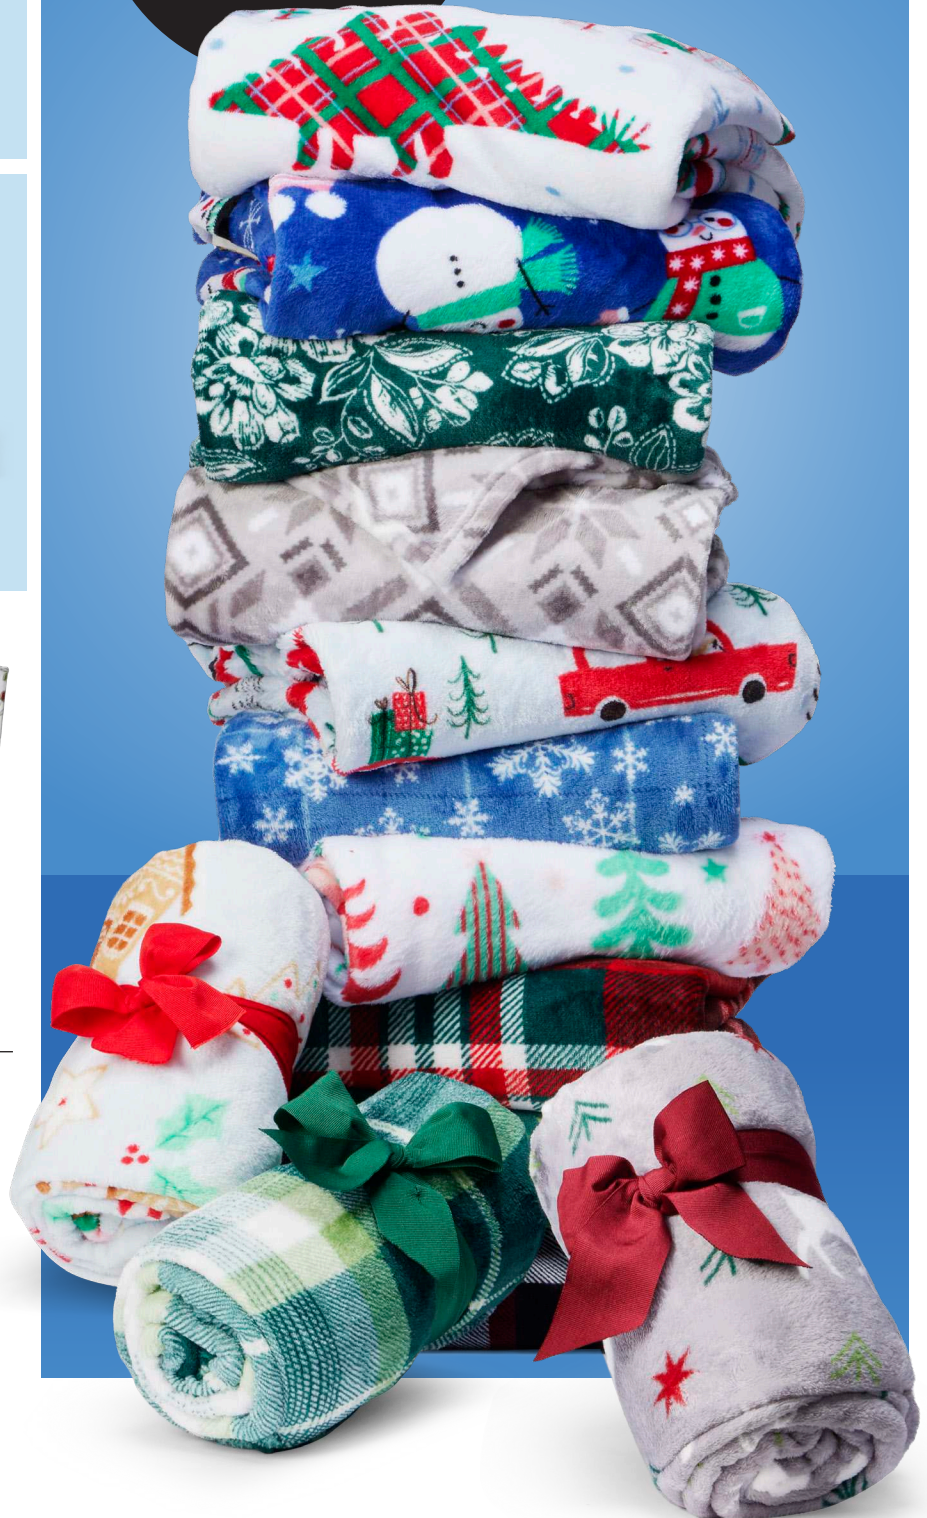

Holiday Home®
Décor Pillow
& Throw Set
\$12⁴⁹
With Card

Everyday Living®
Bath
Accessories
\$2⁹⁹ & Up
With Card

\$3⁹⁹
With Card

Holiday Home®
50"x60" Rolled Throw

Holiday Home™

Savings are from Regular Prices, unless otherwise noted. Select Offers are with Card. Seasonal selection varies by store and is limited to stock on hand.