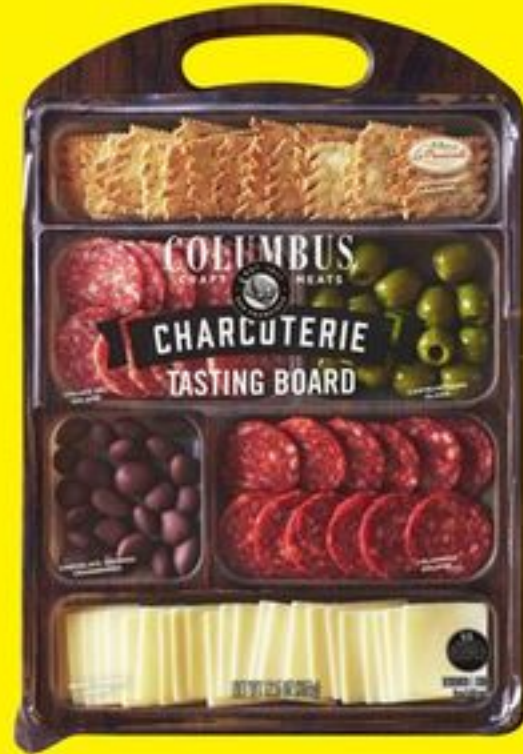

with myLidl
ultra strong paper bowls

• 25 ct.

No. 7006582

1⁴⁹
ea.

SAVE 60¢
with myLidl
premium everyday napkins

• 100 ct.

No. 214407

ENTERTAINING ESSENTIALS

knife and stand included

99⁹⁹ ea.

Noel® Serrano ham leg
• 1 ct.
No. 7129611

13⁹⁹ ea.

Columbus charcuterie tasting board
• 12.5 oz.
No. 7008407

2⁹⁹ ea.

Artikaas® Gouda starting at
• choose from smoked or vintage aged 18 months
• 6 oz.
No. 7150626 - 7150627