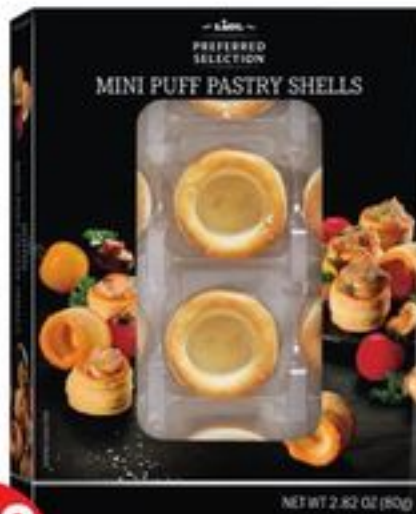

4²⁹ ea.

Kii Naturals™ artisan crisps
• choose from cranberry pumpkin seed or date and walnut
• 5.3 oz.
No. 7130333 - 7130334

5⁹⁹ ea.

Lidl Preferred Selection frozen breaded butterfly shrimp
• 12 oz.
No. 238720

10⁹⁹ ea.

Lidl Preferred Selection frozen Maryland style mini crab cakes
• 18 ct.
• 9 oz.
No. 7008464

1⁹⁹ ea.

Lidl Preferred Selection mini puff pastry shells
• 2.82 oz.
No. 212347

2⁴⁹ ea.

Couturier holiday goat cheese log
• choose from assorted varieties
• 4 oz.
No. 7142432