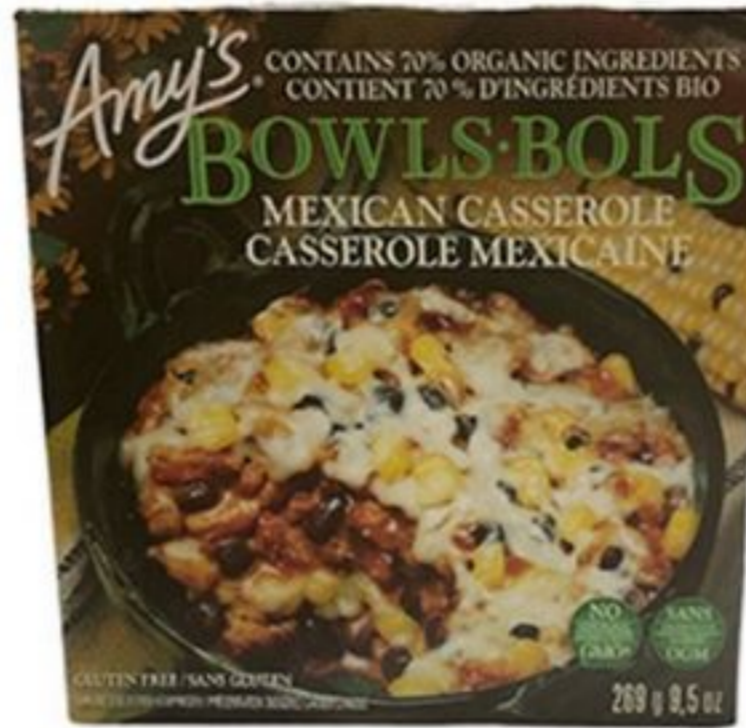

NOSH

**Now!**  
SAVE UP TO  
63%

**\$2.99**

Strong Roots Proper  
Fries  
20 Ounce

NOSH

**Now!**  
SAVE UP TO  
63%

**\$3.99**

Blue Buffalo Salm Dog  
Treats  
4 Ounce

NOSH

**Now!**  
SAVE UP TO  
53%

**\$3.99**

Amy's Mexican  
Casserole Bowl  
9.5 Ounce

**NOSH**

*Fresh* **DEALS DAILY**

NOSH

**Now!**  
SAVE UP TO  
50%