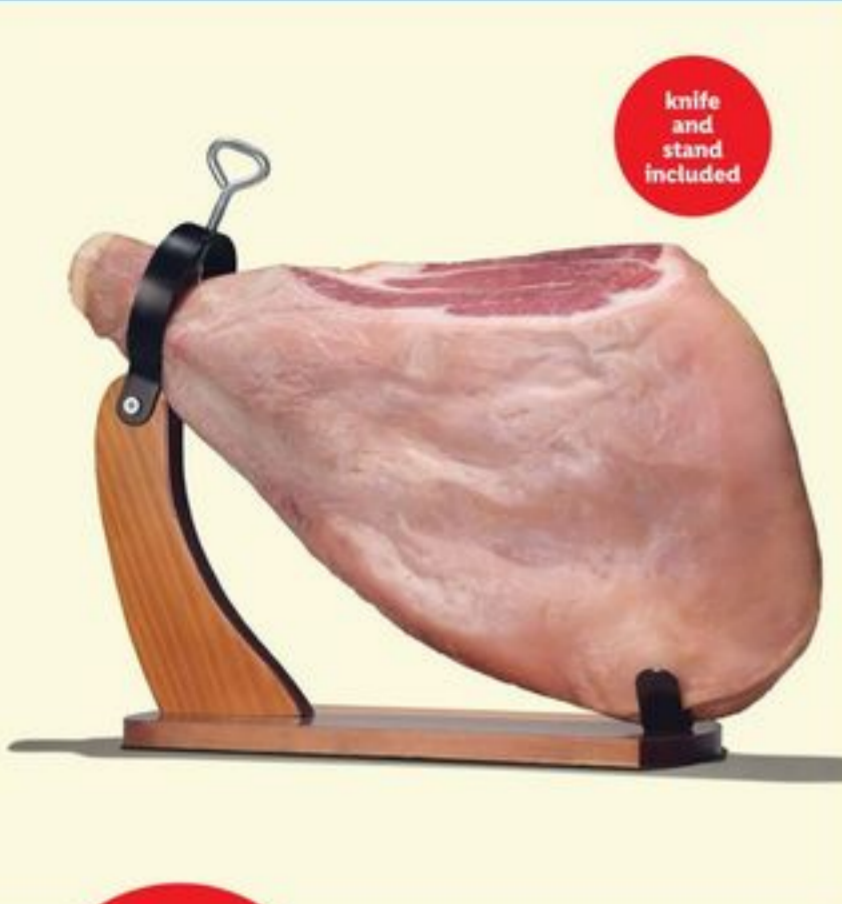

Swanson® chicken broth/stock starting at
• choose from chicken stock or Natural Goodness® chicken broth
• 32 oz.
No. 267576 - 267573

2⁷⁹ ea.

Idahoan® mashed potatoes, family size
• choose from assorted varieties
No. 7009142

1⁴⁹ ea.

SAVE 60¢ with myLidl
premium everyday napkins
• 100 ct.
No. 214407

ENTERTAINING ESSENTIALS

knife and stand included

99⁹⁹ ea.

Noel® Serrano ham leg
• 1 ct.
No. 7129611

13⁹⁹ ea.

Columbus charcuterie tasting board
• 12.5 oz.
No. 7008407