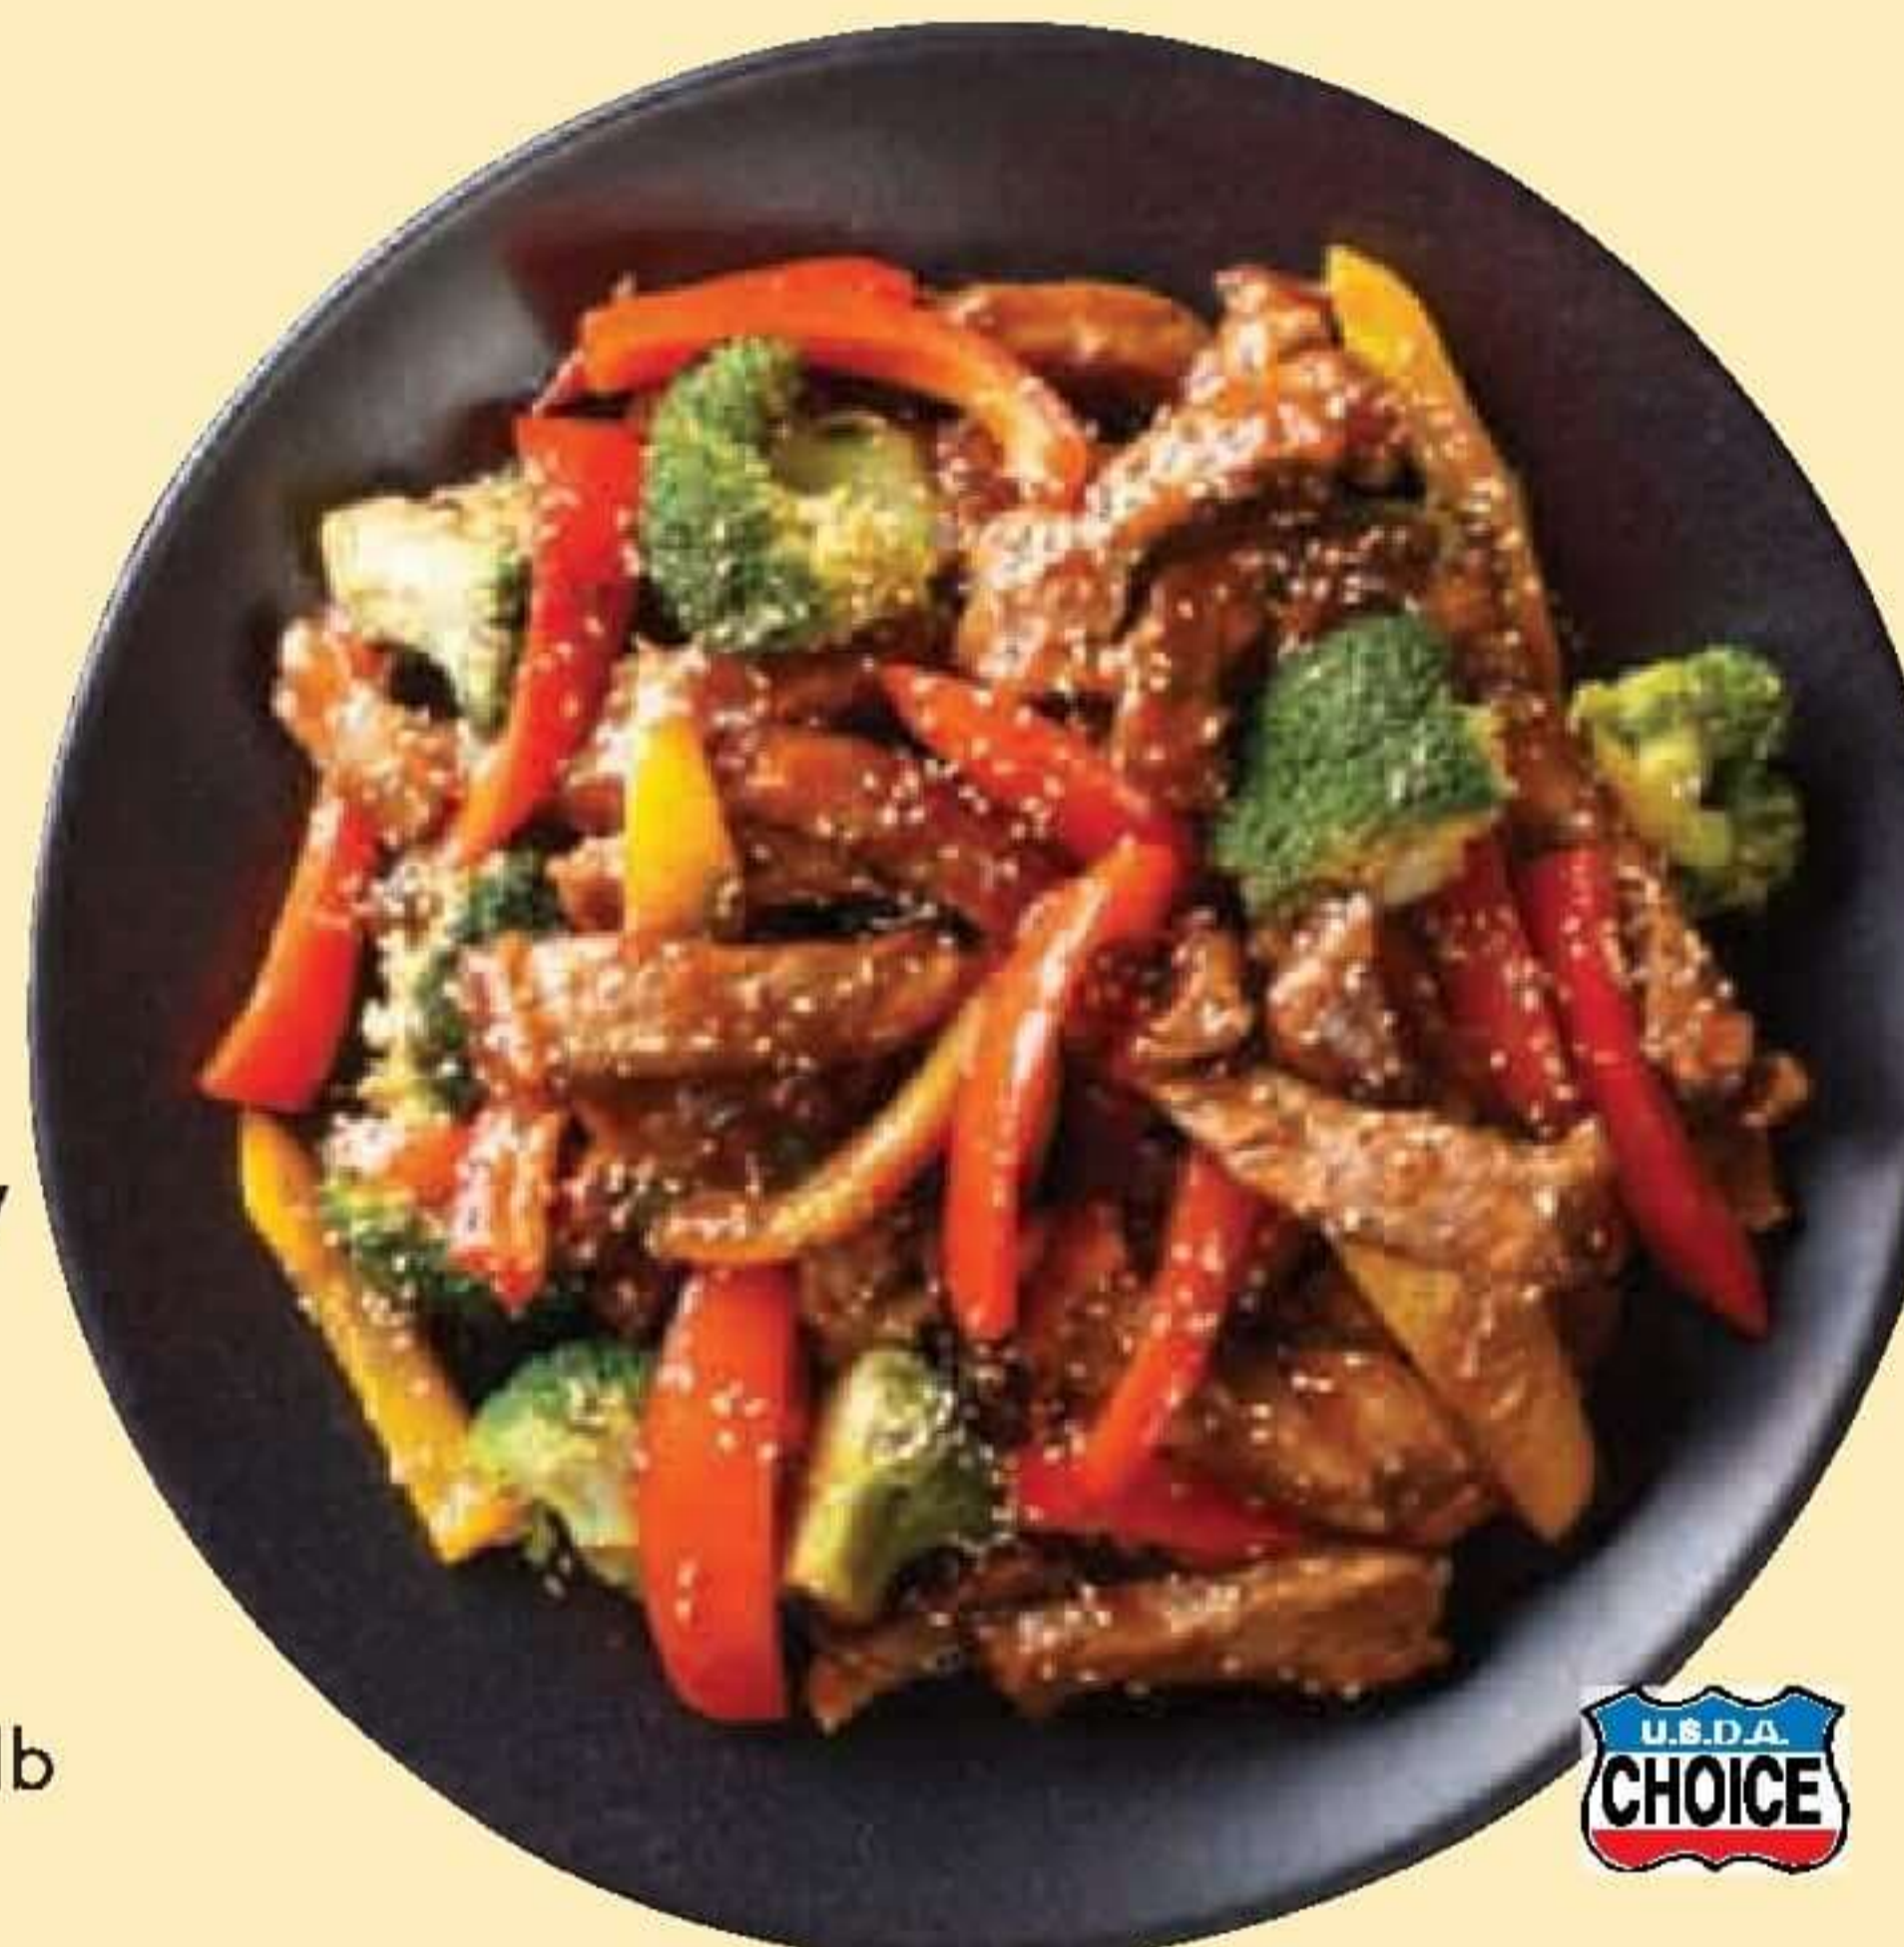

6.99 lb

Boneless Sirloin
Tip Chipped Steaks
USDA Choice Beef,
Family Favorite

5.99 lb

Beef for Stir Fry
or Fondue
USDA Choice Beef,
Flavorful

5.99 lb

Boneless
All Pork City
Chicken
Fresh
3.99 lb

Arctic Shores
Tilapia Fillets
16 oz bag,
Frozen