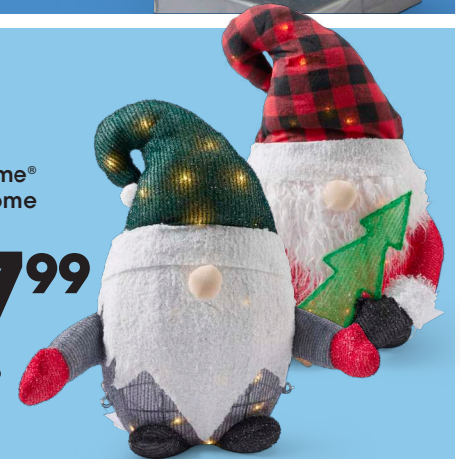

Holiday Home®
21" LED Gnome
SAVE $12

$27.99
With Card
Reg. 39.99