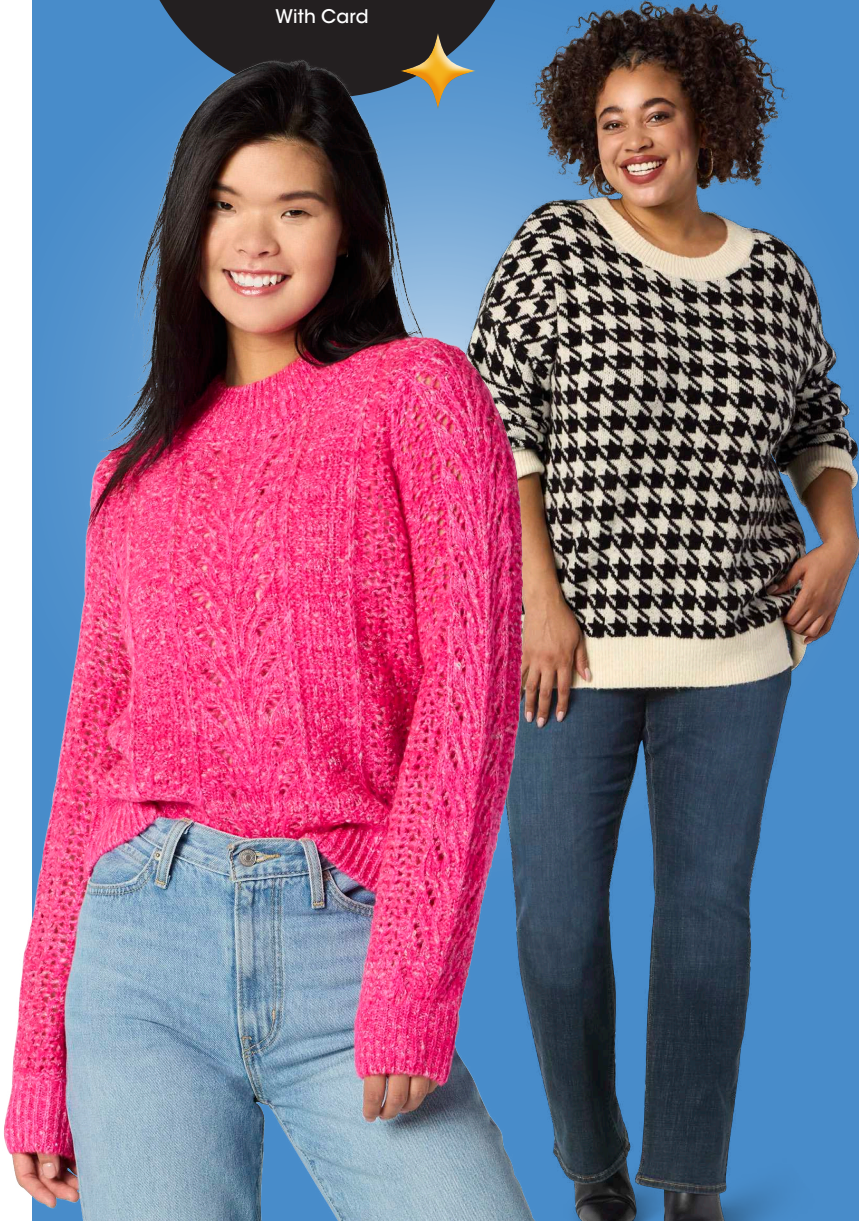

**Dip®**  
**Sleep Pants**  
**\$10**  
 With Card  
 Men's sizes.  
 Reg. \$20

**EARLY BLACK FRIDAY DEALS START NOW!**

**SAVE  
60%**  
With Card

**Sweaters**

Women's and Women's Extended sizes. Select styles and brands. Shown: Laurel Grey or Joseph A Sale **\$24**