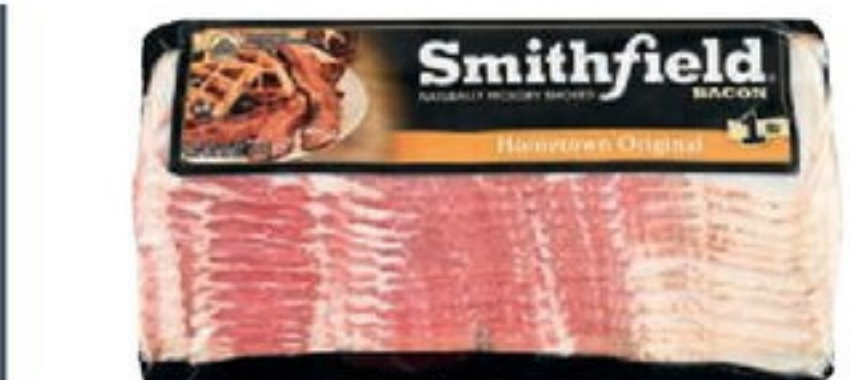

Mazola Oil
128 fl. oz. Btl., Select Varieties
CLUB CARD PRICE

\$11.99

limit 2 offers per family

Tropicana Pure Premium Orange Juice
46 fl. oz. Btl., Select Varieties
CLUB CARD PRICE

2/\$7

limit 2 offers per family

Goya Green Pigeon Peas
15 oz. Can, Gandules

3/\$4.98

Maseca Corn Flour
4-4.4 Lb. Bag, or For Tamales
CLUB CARD PRICE

\$3.99

Smithfield CLUB CARD PRICE

Bacon
16 oz. Pkg., Original or Thick Cut

\$4.99

Lactaid Milk
52-64 fl. oz. Carton, Assorted Varieties
CLUB CARD PRICE