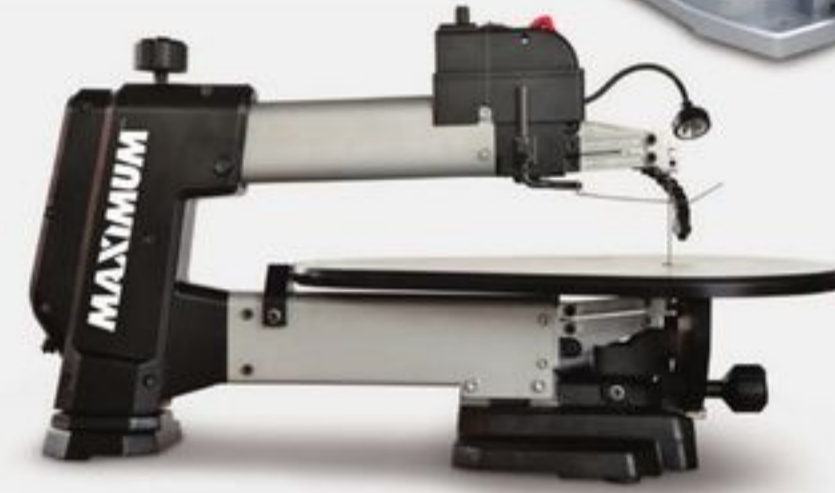

SAVE UP TO 20%

Sale 49.49-127.99 Reg 54.99-159.99 Selected Snowmobile Dollies, Covers and UTV/Motorcycle Accessories. 26-0548X/27-8135X.

SAVE UP TO \$250

MAXIMUM
SAVE \$250 Sale 449.99 18.75/24 mo** Reg 699.99
13" Planer. Dual-edge, quick-change blades. 55-6971-2.