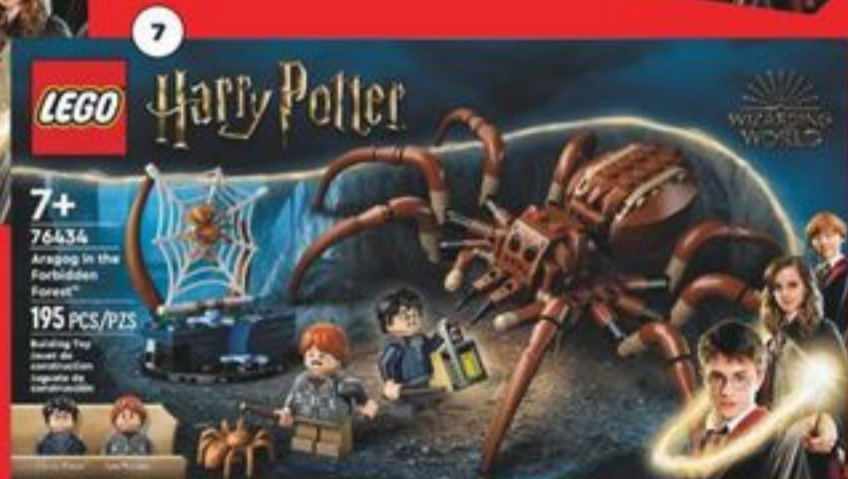

Great deals on epic builds

LEGO STAR WARS

LEGO Harry Potter

LEGO NINJAGO

1. LEGO STAR WARS Captain Rex Y-Wing Microfighter 21578236_EA 14.00 2. LEGO STAR WARS Luke Skywalker X-Wing Mech 21578234_EA 16.00 3. LEGO Paz Vizsla and Moff Gideon Battle 75386 Star Wars 21578233_EA 42.00 4. LEGO Star Wars Ahsoka Tano's Duel 21595939_EA 70.00 5. LEGO Harry Potter Ollivanders & Madam Malkin's Robes 21596060_EA 100.00 6. LEGO Hogwarts Castle: Potions Class 21578142_EA 42.00 7. LEGO Harry Potter Aragog in the Forbidden Forest 21578386_EA 21.00 8. LEGO Ninjago 71821 Cole's Titan Dragon Mech 21595938_EA 110.00 9. LEGO Ninjago Zane's Ice Motorcycle 21578252_EA 11.50

SHOP NOW