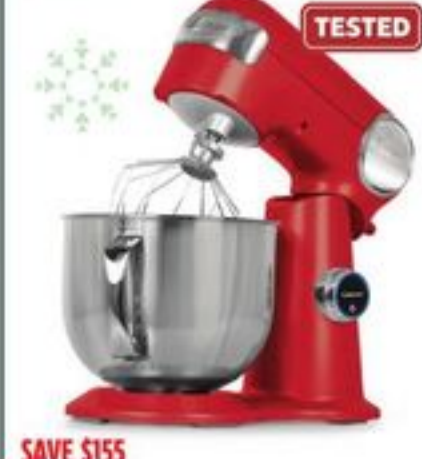

TESTED
SAVE $155
211.44
Reg. 366.99
8.85/24 mm³
Digital Control Stand
Mixer, Red. 12 speeds.
43-075-4.