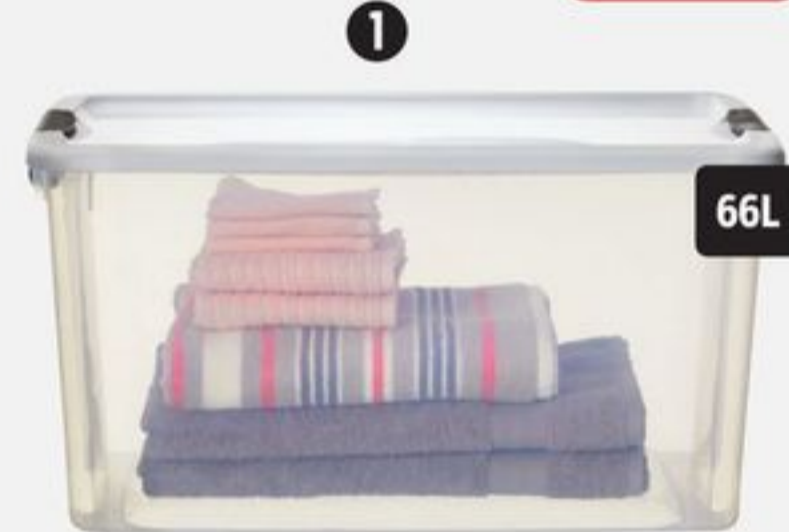

More digital flyer deals

SAVE UP TO **$150**

SAVE **$100**

CANVAS™

Sale 599.99 25.00/24 mo**
Reg 699.99 72" Alma Media
Fireplace. 64-4023-0.

HEATS 400 SQ. FT.

4500 BTUS

LED

REMOTE

5 BRIGHTNESS SETTINGS

TESTED

KOMODO

SAVE **$150**

Sale 499.99 20.84/24 mo**
Reg 649.99 64.5" Surrey Electric
Fireplace. 64-4004-6.

HEATS 400 SQ. FT.

4600 BTUS

LED

REMOTE

5 BRIGHTNESS SETTINGS

type **A**

TESTED

Sterilite

TESTED

SAVE **30%**

Sale 83.99 Reg 119.99
Heavy-Duty Portable
Closet. 68-7534-8.

GREAT VALUE

1 **19.99** Ultra-Latch Clear Tote. 142-0955-0.
2 **12.99** Ultra-Latch Clear Tote. 142-0954-2.
9.99-29.99 Selected Clear Ultra-Latch
Storage Totes. 17L-110L. 142-0953X.

Dirt Devil

GREAT VALUE

49.99 Handheld Steamer with
7 Specialized Attachments
to Tackle Any Mess. 43-7197-8.

Kidde

GREAT VALUE

86.99

13' Emergency
Escape
Ladder.
46-0333-0.

for LIVING™

SAVE **20%**

1 **Sale 69.99** Reg 89.99 6' Folding Table with Casters. 68-0899-2.
2 **Sale 59.99** Reg 74.99 5' Folding Table. 68-7900-6.

STIRLING™

SAVE **$100**

Sale 1599.99 66.67/24 mo** Reg 1699.99
4 x 6' Galvalume™ Plus Open Rail Trailer.
40-8092-6.

MOTOMASTER

SAVE UP TO **$40**

Sale 134.99-159.99
Reg 169.99-199.99 Selected
Rooftop Cargo Bags. 10 or 15 cu-ft
capacity. 40-1580-6/1581-4.

SAVE **10%**

Sale 13.49-43.19
Reg 14.99-47.99 Selected
Trailer Lighting. 20-3835X.

DE0348-24 0

Triangle

Up your rewards game with 4% back¹ in Canadian Tire Money®.

**INTEREST DOES NOT ACCRUE DURING THE PERIOD OF THE PLAN. NO ADMINISTRATION FEE IS CHARGED FOR ENTERING INTO AN EQUAL PAYMENTS PLAN. Monthly pricing based on 24 equal payments. Applicable taxes and fees not included. See inside back page for details. Accessories/contents not included with products sold on this page.