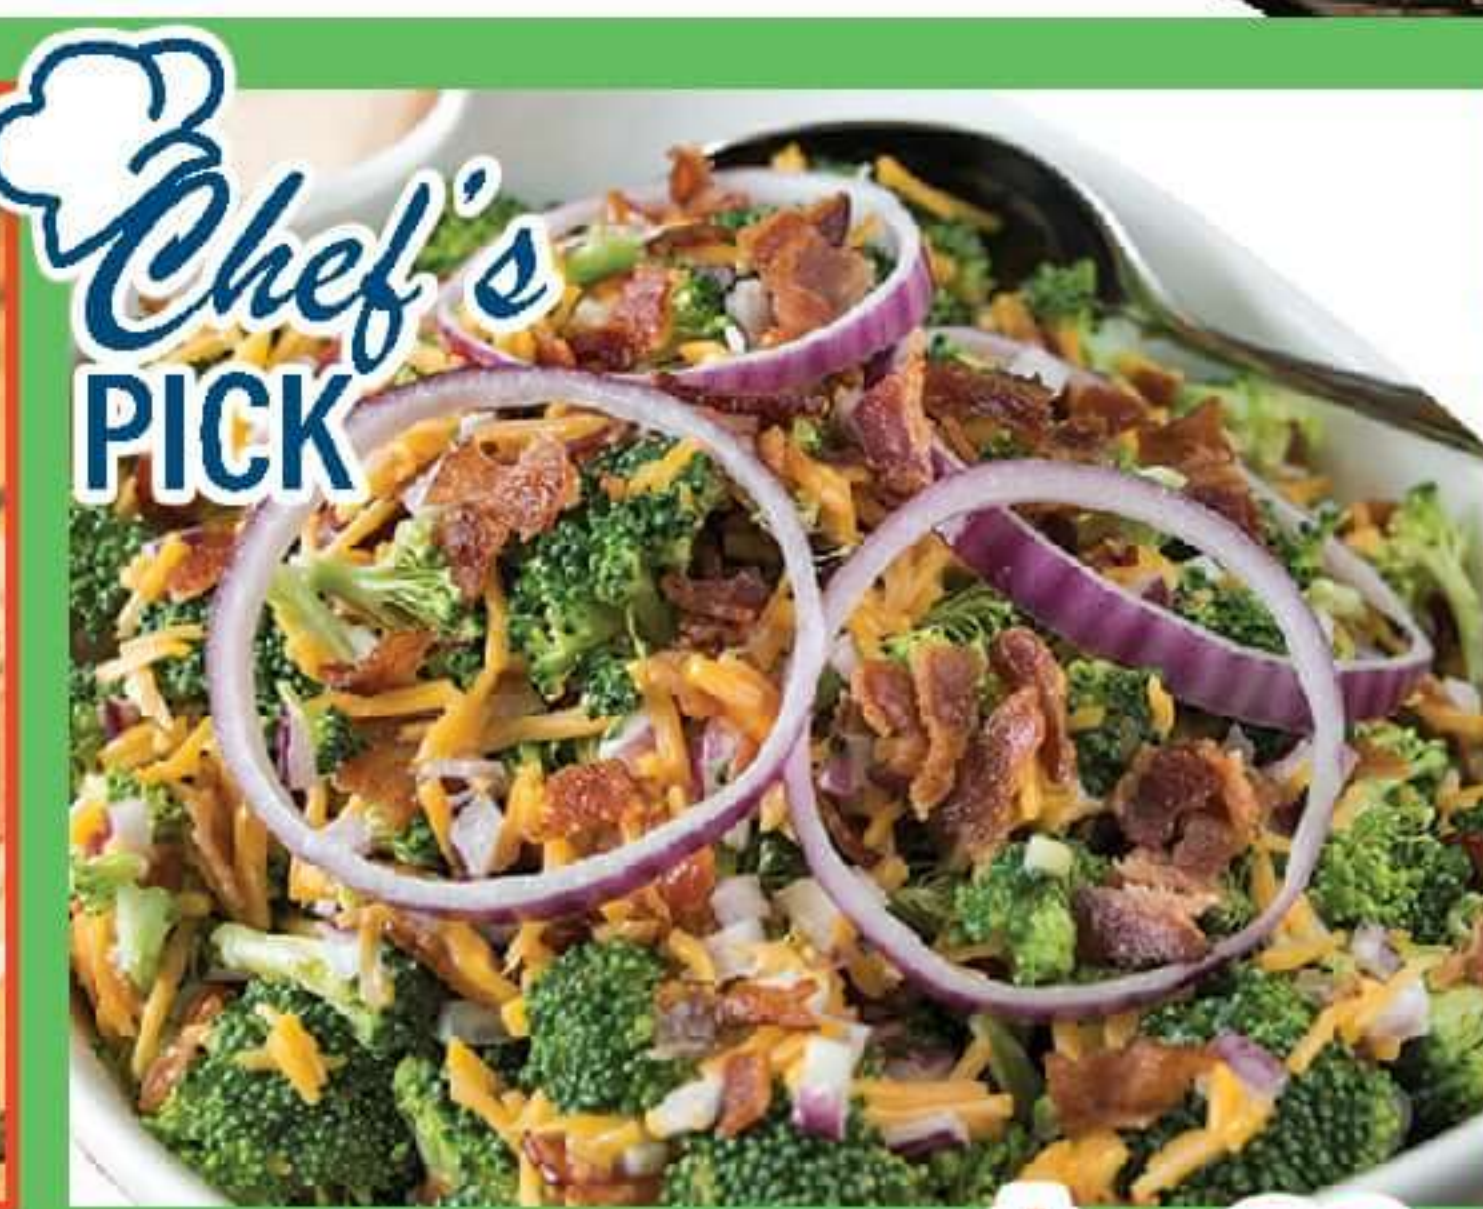

$8.99
lb.
with loyalty

Chef's
PICK
Broccoli Bacon
Toss

DELI Fresh SALADS
fresh & ready when you are