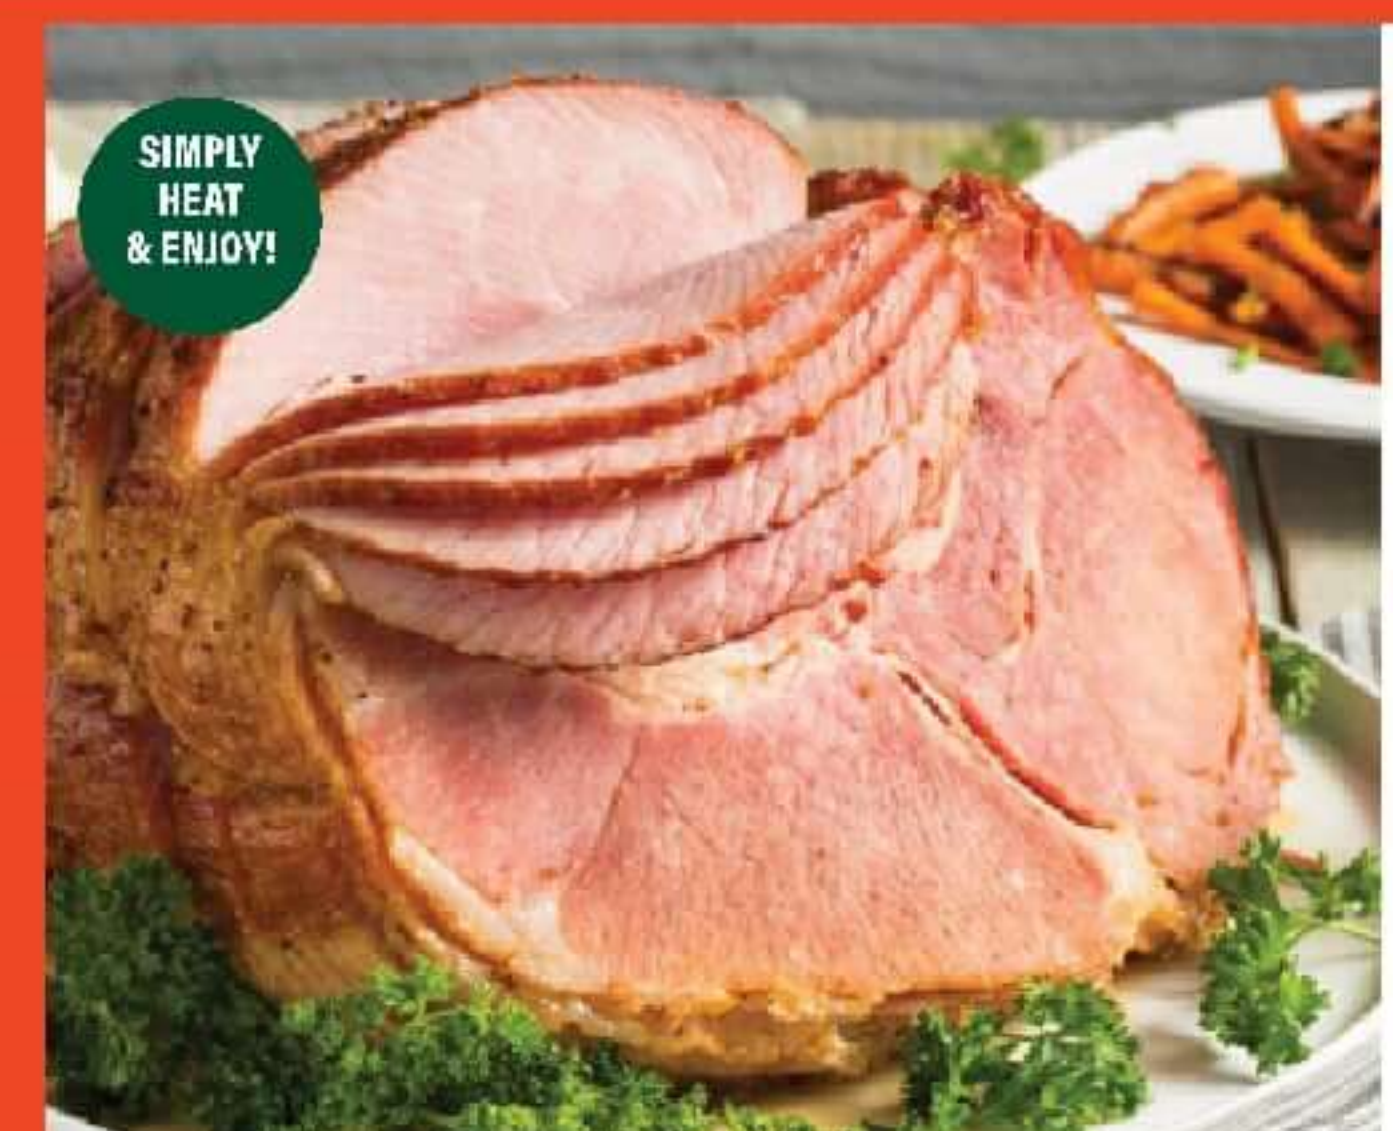

Fritos or  
Cheetos  
7 - 9.25 oz.

**\$7.99**  
with loyalty

Cottonelle  
Bath Tissue  
6 Mega Roll

**HOLIDAY HAM DINNER**

Your family deserves the best!

- 6-7 LB KRETSCHMAR SPIRAL RECIPE HAM
- 2 LBS HOME STYLE GREEN BEANS
- 24 OZ. WASHED POTATOES
- 2 LB FRESH CRANBERRY RELISH
- 12 KING'S HAWAIIAN DINNER ROLLS
- 8-INCH PREMIUM PUMPKIN PIE