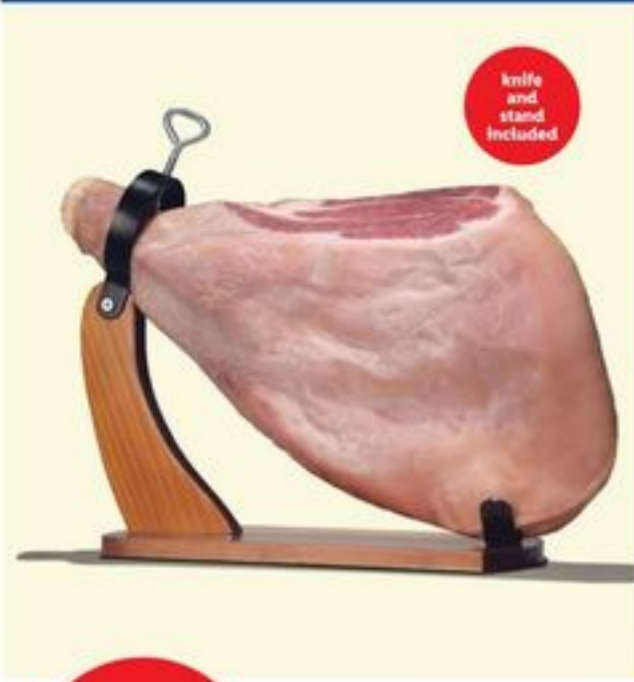

ENTERTAINING ESSENTIALS

knife and stand included

99⁹⁹ ea.

Noel® Serrano ham leg
• 1 ct.
No. 710921