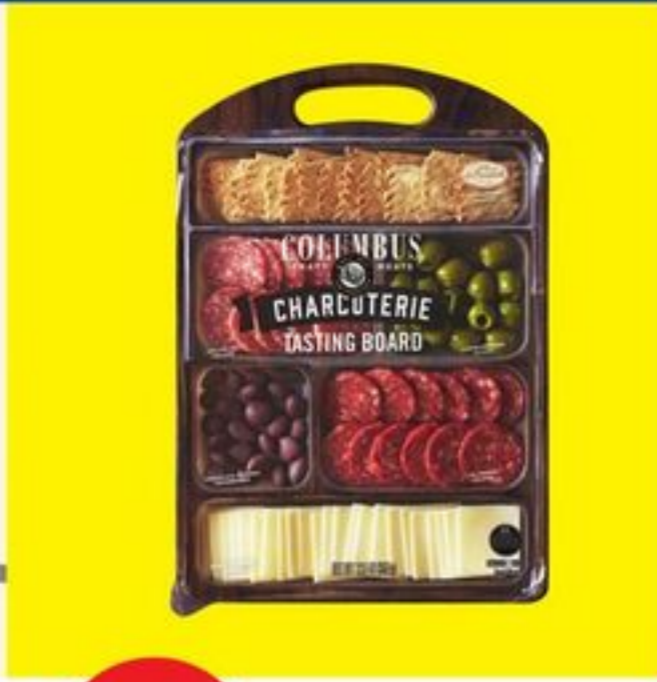

13⁹⁹ ea.

Columbus charcuterie tasting board
• 12.5 oz.
No. 7008407