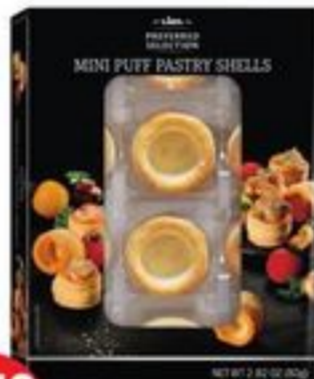

2⁴⁹ ea.

Lidl Preferred Selection mini puff pastry shells
• 2.82 oz.
No. 202347