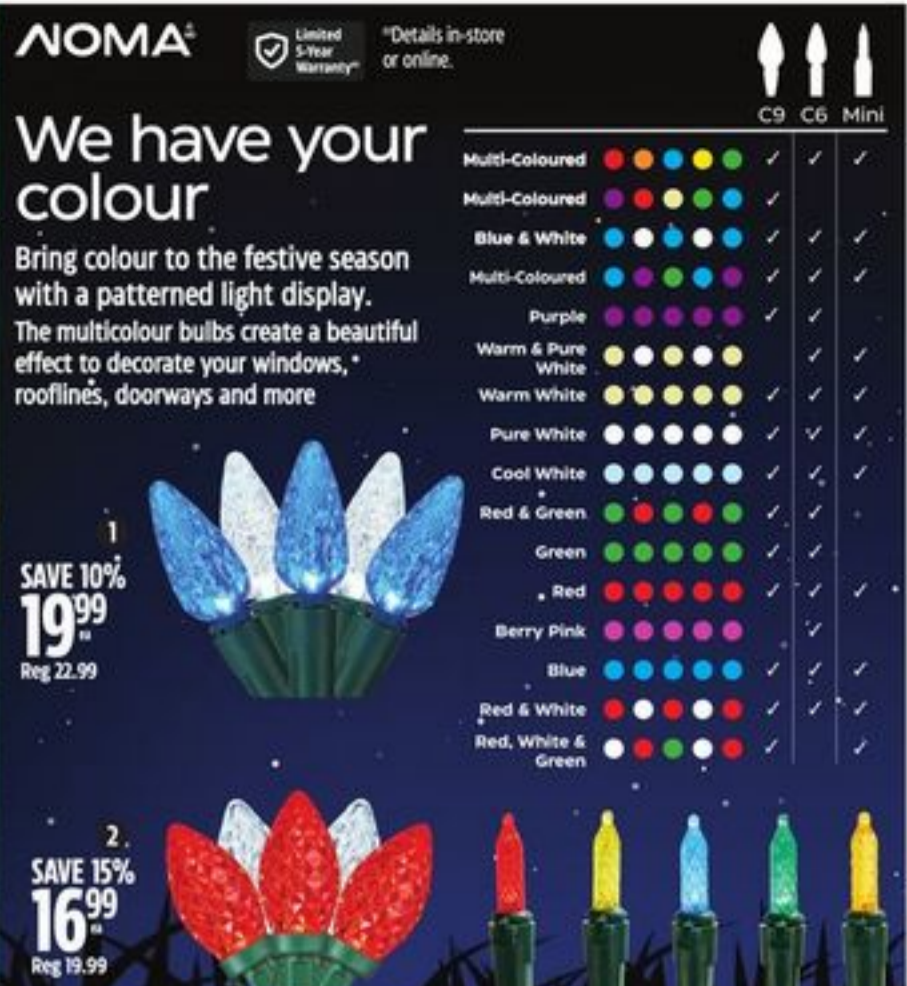

GREAT VALUE **39.99**

Quick-Clip™ 10 Icicle Lights. Pure white or multi-colour. 15-3347X.

Save 15%. Sale 49.99 Reg 59.99 Outdoor Twinkling LED Snowflake Curtain. Cool white. 25-1022-4.

SAVE 20%

Sale 19.99 ea Reg 24.99 Outdoor Mini LED Lights, 100-Ct. Warm white or multi-colour. 15-3451-8/3454-2.

GREAT VALUE **16.99-24.99**

Outdoor Mini Incandescent Lights, 100 and 200-Count. Selected colours. 15-3466X.

Fresh Outdoor Greens, Wreaths and arrangements for your home. 15-7802X. Selection varies by store.

GREAT VALUE **39.99**

String of 5 Twinkling Snowflakes. Pure white. 15-3579-2.

19.99 ea Quick-Clip Universal Clips, 50-Pk. White or green. 15-3855X.

GREAT VALUE **39.99**

LED Net Lights, 100-Ct. Pure white, warm white or multi-colour. 15-3845X.

GREAT VALUE **29.99**

25' LED Rope Lights. Selected colours. 15-0756X.

SAVE UP TO $50

SAVE $40 **189.99** Reg 229.99 Inflatable Christmas Train. 15-3504-0.

SAVE $50 **99.99** Reg 149.99 Inflatable Nutcracker. 25-0020-6.

SAVE $5 **39.99** Reg 44.99 Snooty and Dog House. 15-3859-6.

SAVE $5 **39.99** Reg 44.99 Inflatable Rudolph with Twinkling Nose. 15-3854-6.

SAVE $5 **39.99** Reg 44.99 Inflatable Santa. 25-0038-4.

Sale 39.99-99.99 Reg 44.99-149.99 Inflatable 8' Holiday Dinosaur or 6' Snowman. 25-0028-2/0034-2.

Great Value 29.99 5' Hanging Santa. 15-3839-0.

CANVARS Canadian Cabin **TESTED**

NOW **129.99**

Save $30 Reg 159.99 LED Moose. 25-0075-8.

NOW **119.99** Save $20 Reg 139.99 LED Geese, 2-Pack. 25-0077-0.

Save up to $40 Sale 69.99-179.99 Reg 99.99-219.99 Selected Outdoor Designs. 15-3930-8/25-0014X.

CANVARS Outdoor Trees

SAVE 15% **179.99** Reg 209.99 LED Winter Wonderland Flocked Tree. 25-0079-6.

SAVE 15% **99.99** Reg 119.99 Silver Jewelled Tree. 25-0092-2.

SAVE 15% **99.99** Reg 119.99 LED Palm Tree. 25-1057-2.

Save 20%. Sale 34.99-89.99 Reg 44.99-114.99 Selected 5' Trees. 15-3880-2/25-0016-2.

CANVARS Whimsical

NOW **89.99** Save 10% Reg 99.99 LED Gnome. 25-0080-0.

NOW **89.99** Save 10% Reg 99.99 Rooster, Warm White LEDs. 25-0025-0.

SAVE 20% **79.99** Reg 99.99 Incandescent Dachshund Dog. 25-0083-4.

GREAT VALUE **39.99**

Canadian Tire 1970 Ford Model A Pickup Truck Model Car Collectible. 15-186-4.

SAVE 50%

Sale 24.99 Reg 49.99 Selected Off-Road Series Dune Buggy 1:16 Scale Truck. Remote controlled. 50 776-6.

GREAT VALUE **19.99**

Selected LED Light Show Projectors. Ribbon or Kaleidoscope. 15-3549X.

NOW 89.99

Save $10 Reg 99.99 Starlight Motion Laser in Red/Green/Blue. 15-3545-0.

Save $5 Sale 39.99 Reg 44.99 For Living Laser Projector. Red/green. 15-3546-4.

SAVE 15%

Sale 24.99 ea Reg 29.99 120 Battery-Operated Macro-Site Rope Lights. Multi-coloured, pure white or warm white. 25-1020X.

NOW 69.99 Save $10 Reg 79.99 City Shark Strike Rescue. 50-9494-0.

SAVE 15%

Sale 24.99 ea Reg 29.99 120 Battery-Operated Macro-Site Rope Lights. Multi-coloured, pure white or warm white. 25-1020X.