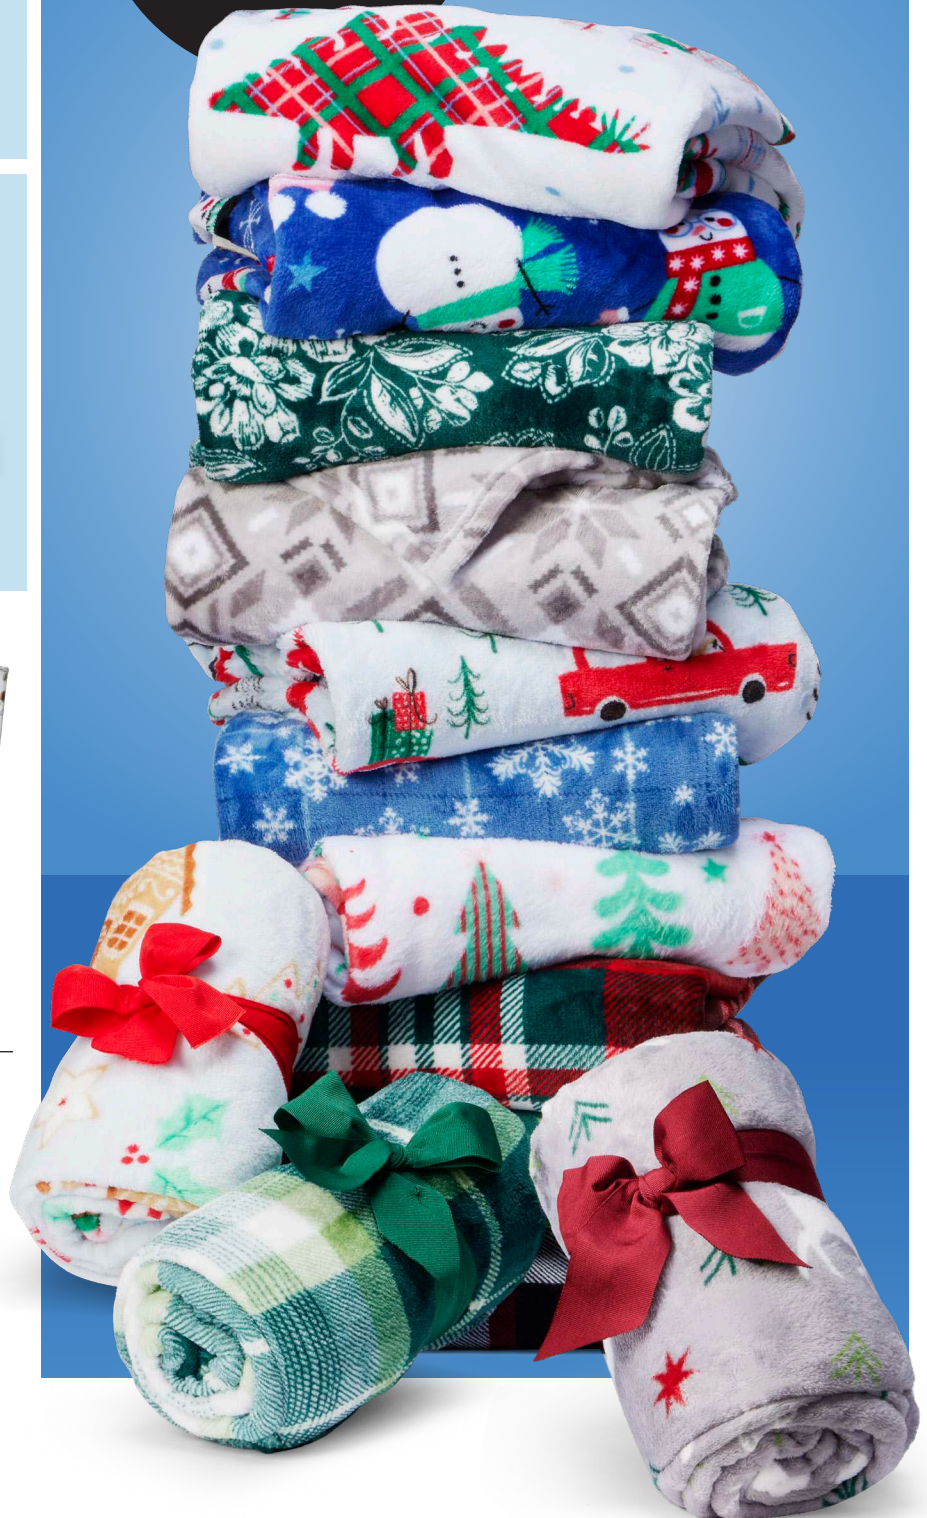

Savings are from Regular Prices, unless otherwise noted. Select Offers are with Card. Seasonal selection varies by store and is limited to stock on hand.

MP03 ATMKP • CEMKP • CIMKP • C1968 • COMKP • DIMKP • DLMKP • FFMKP • FF683 • KSMKP • LVMKP • MAMKP • MIIMKP • NVMKP • SDMKP • SD565 • SHMKP • SMMKP • SM280_2442