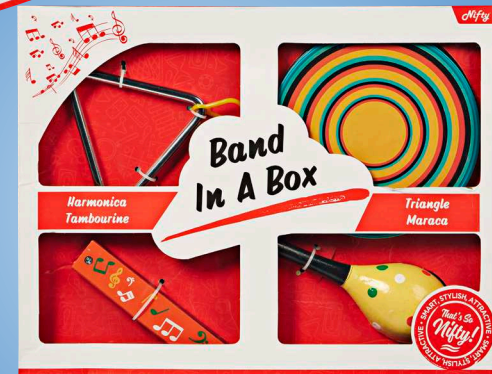

Reg. \$20

Peak & Pine
Boxed Gift
Reg. \$50 **\$24.99**
With Card

Black Series
Boxed Gift
\$29.99
With Card
Reg. \$60

As Seen on TV
Snuggly
SAVE \$5
\$19.99
With Card
Reg. 24.99

\$14.99

With Card

**Nifty Games
Boxed Gift**

Reg. \$30

EARLY BLACK FRIDAY DEALS START NOW!

Dip® Sleepwear Separates
\$12
 With Card
 Women's sizes.
 Reg. \$16-\$20

Dip® Graphic Tee
 SAVE \$7
\$9
 With Card
 Men's sizes.
 Reg. \$16

Hawk or Sweet Butterfly Sherpa-Lined Hoodie or Joggers
 Kids' 4-16. Reg. \$32
 SAVE \$20
\$11.99
 With Card