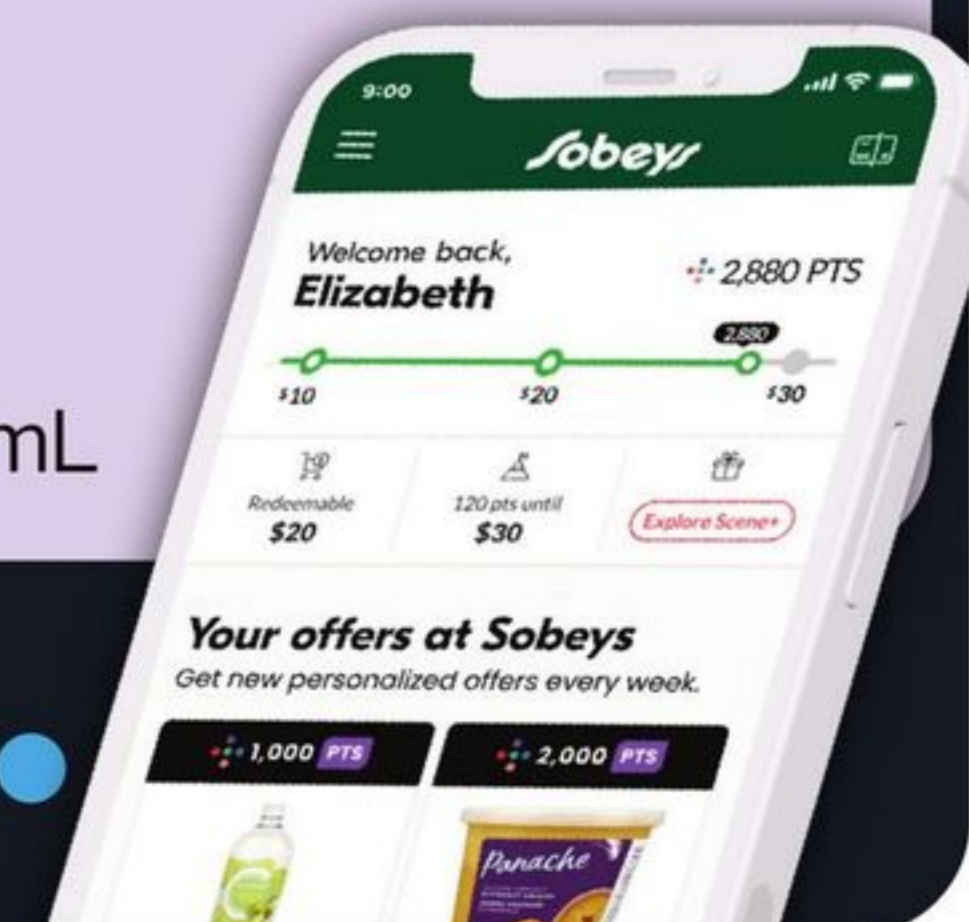

Scene+  
**DIGITAL  
EXCLUSIVE**

# LOAD IT TO GET IT!

- 1 Download the Sobeys app
- 2 Load your offers to activate them
- 3 Shop and scan your Scene+ card

# Get up to **1000** PTS

Activate your offers in the **Sobeys app** or at **MyGroceryOffers.ca**

That's like  
**\$10**  
toward your  
groceries

## Get **500** PTS when you buy 2

COMPLIMENTS Non-Alcoholic Beer 12x355 mL

Download on the  
**App Store**

GET IT ON  
**Google Play**

Offer valid November 21<sup>st</sup> to November 27<sup>th</sup>, 2024 at all Sobeys locations in Atlantic Canada. Minimum qualifying purchase must be made in a single transaction. No base Scene+ points earned. Offer must be loaded to a registered Scene+ card prior to purchase. Limit one digital offer per Scene+ membership card. Visit <https://www.sceneplus.ca/terms-and-conditions> to see full Terms and Conditions. Offer subject to change and may be withdrawn without notice. Trademarks of Scene Plus IP Corporation used under license by Sobeys Capital Incorporated.