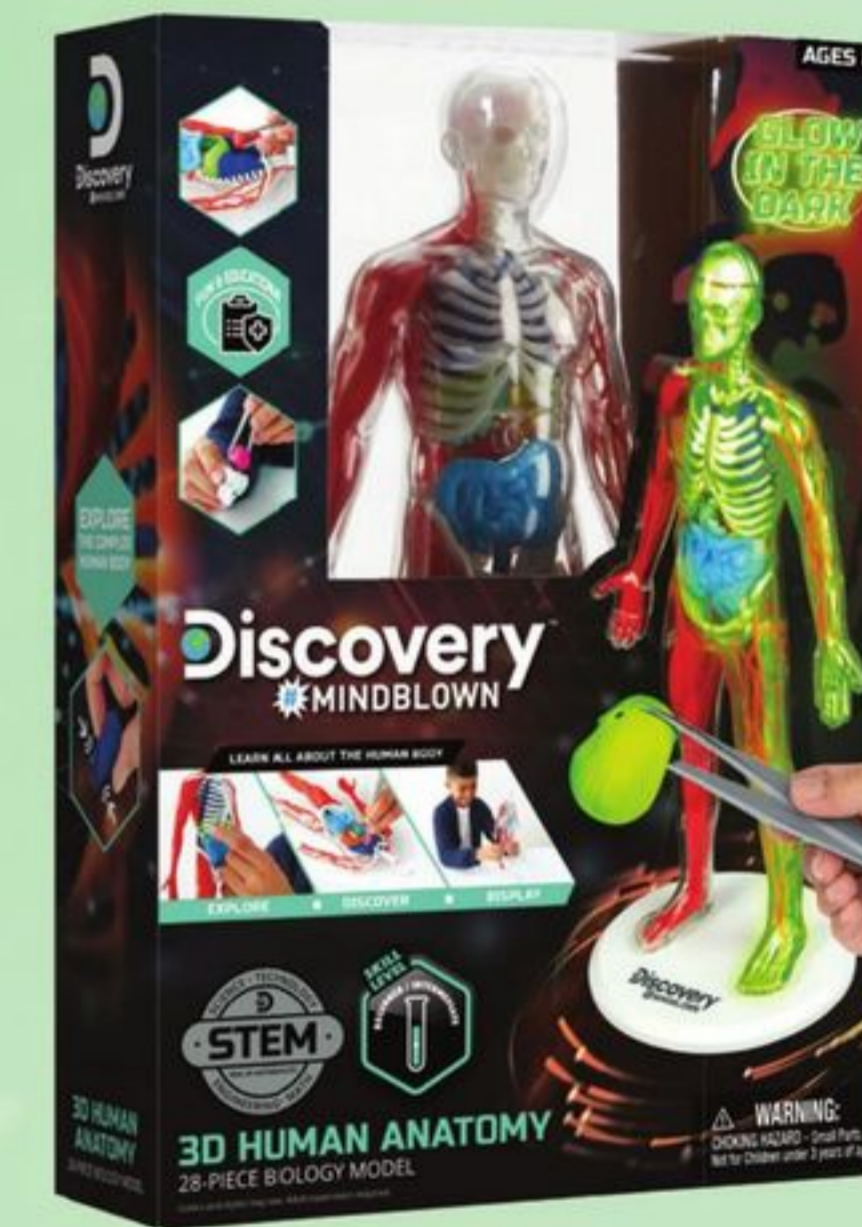

Discovery science starters for young minds in motion

**SAVE 25%**  
**29.99**

**DISCOVERY TOY SPACE AND PLANETARIUM PROJECTOR.** 150-1614-6. After-sale price 39.99

**SAVE 15%**  
**49.99**

**DISCOVERY TILE MARBLE RUN SET.** 150-1612-0. After-sale price 59.99