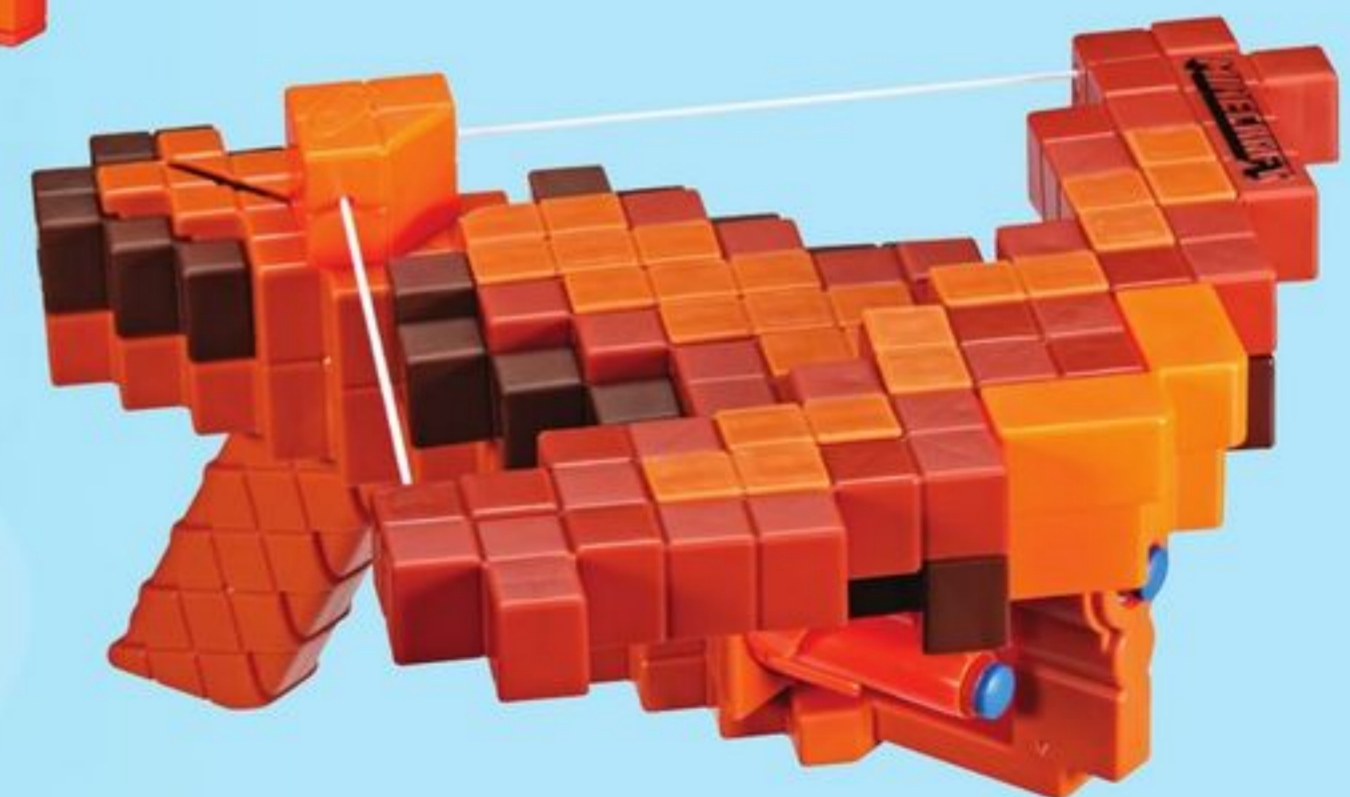

**SAVE 15%** **NEW NERF N SERIES PINPOINT DART BLASTER.** 150-1799-6. After-sale price 29.99

**GREAT VALUE NERF N SERIES AGILITY DART BLASTER.** 150-1800-2... **16.99**

**GREAT VALUE 37.99**  
**NEW NERF ZOMBIE CORRUPTER.** 150-1785-8.

**SAVE 15%** **NEW NERF N SERIES SHADOW STORM BLASTER.** 150-1797-0. After-sale price 39.99

**GREAT VALUE 37.99**  
**NEW NERF MINECRAFT PILLAGER'S DART-BLASTING CROSSBOW.** 150-1786-6.

Give the gift of game play