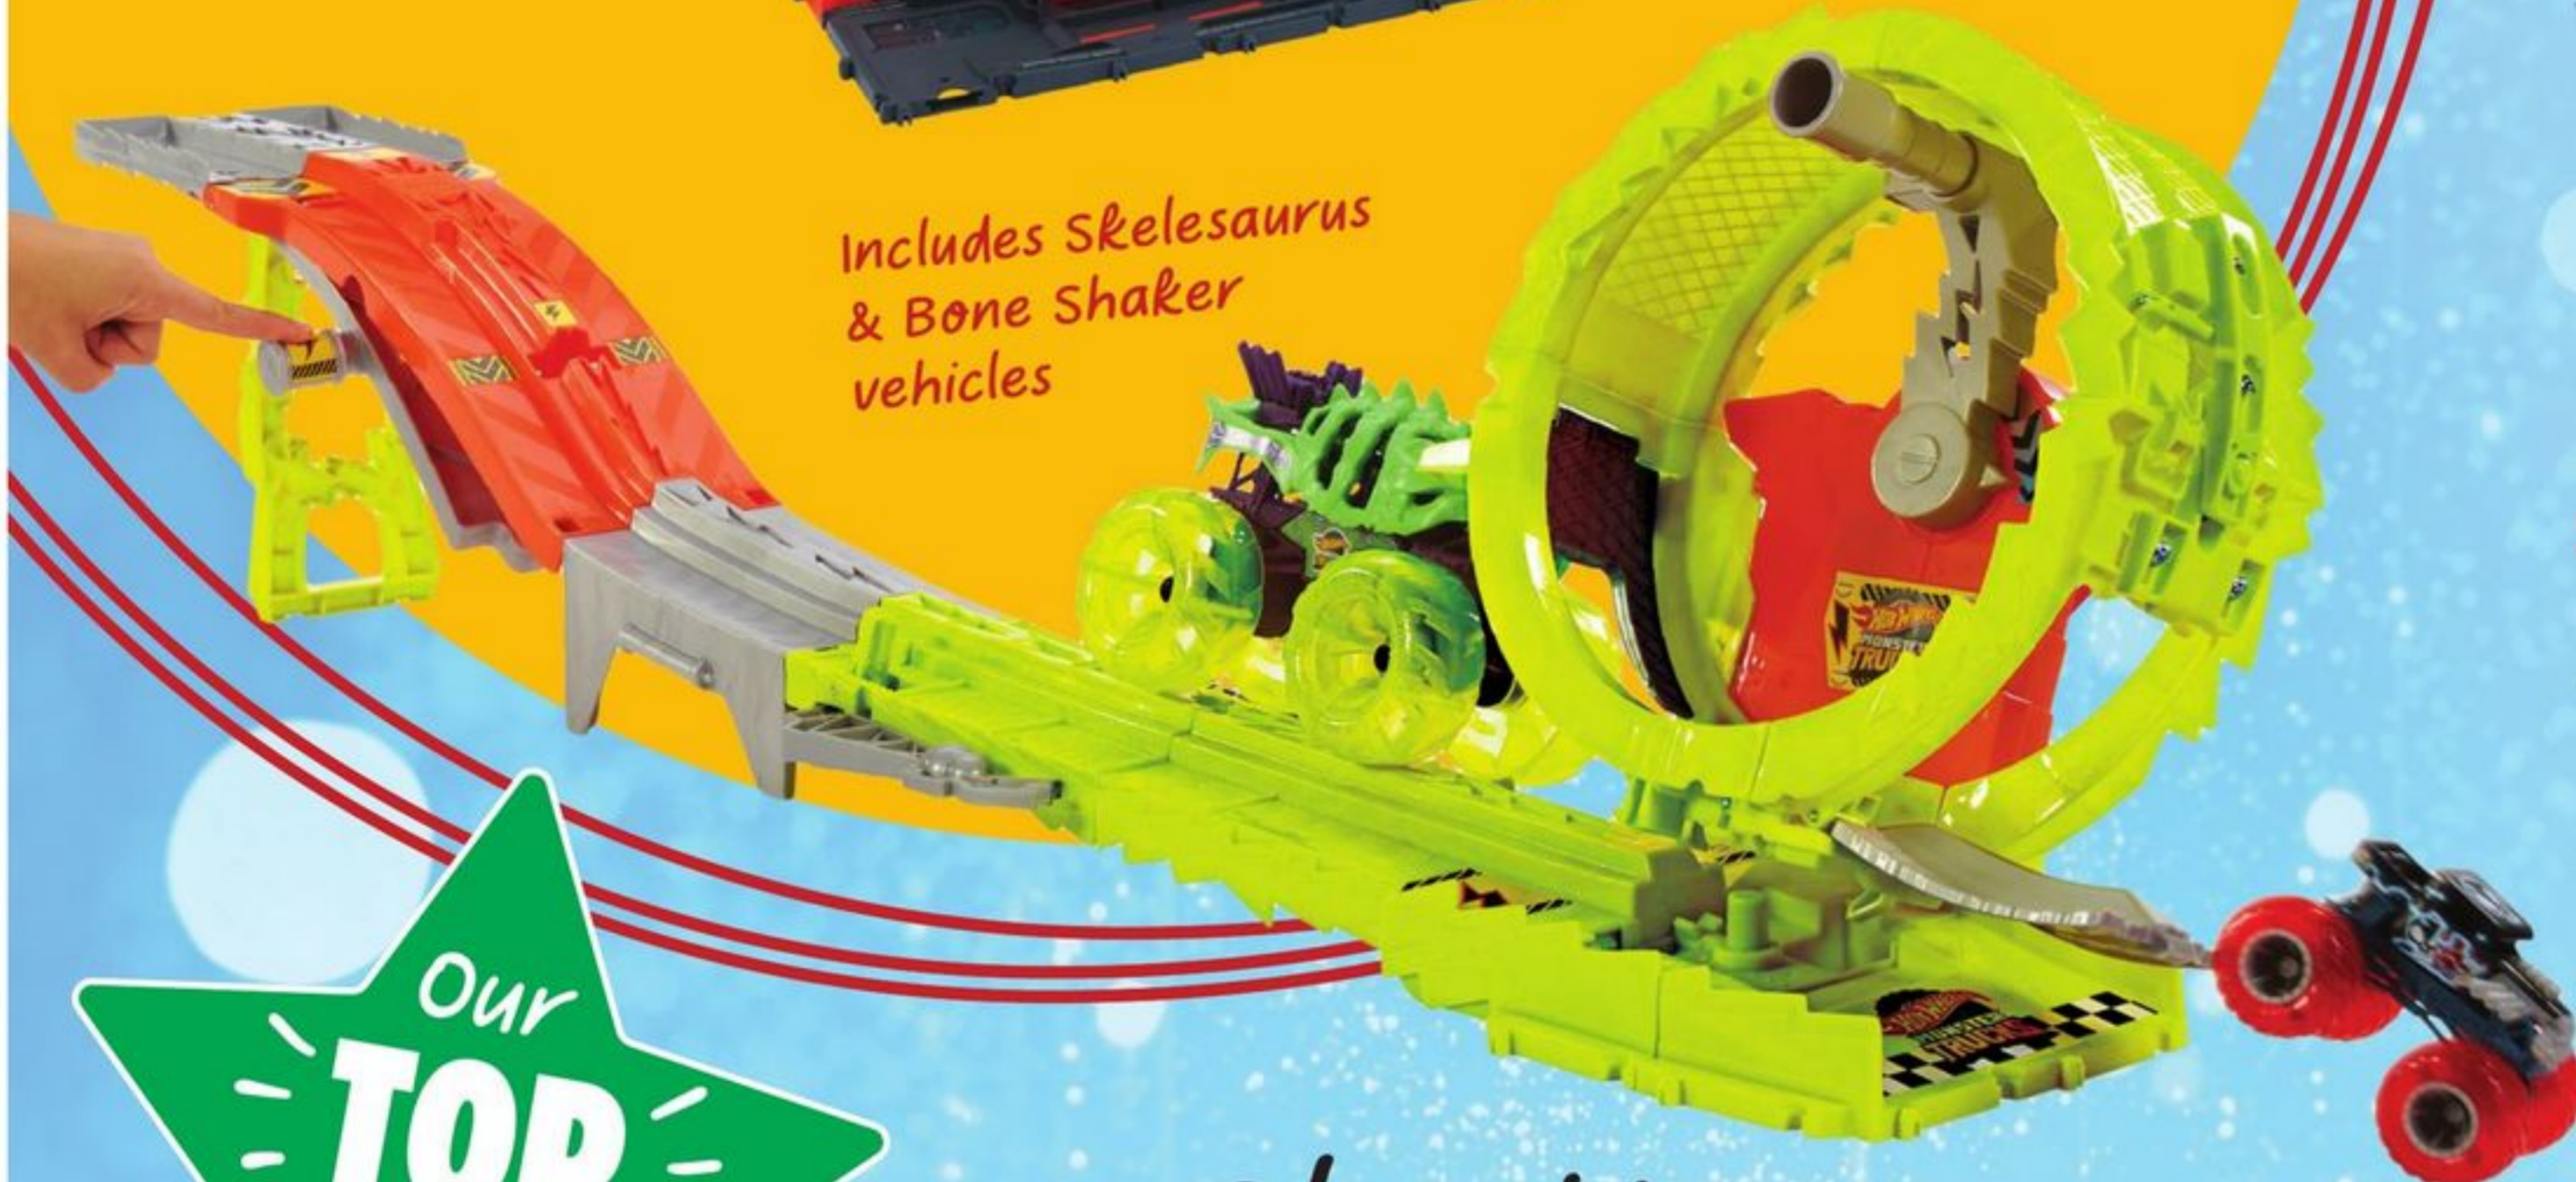

OUR
TOP TOYS

NEW

Playtime
possibilities