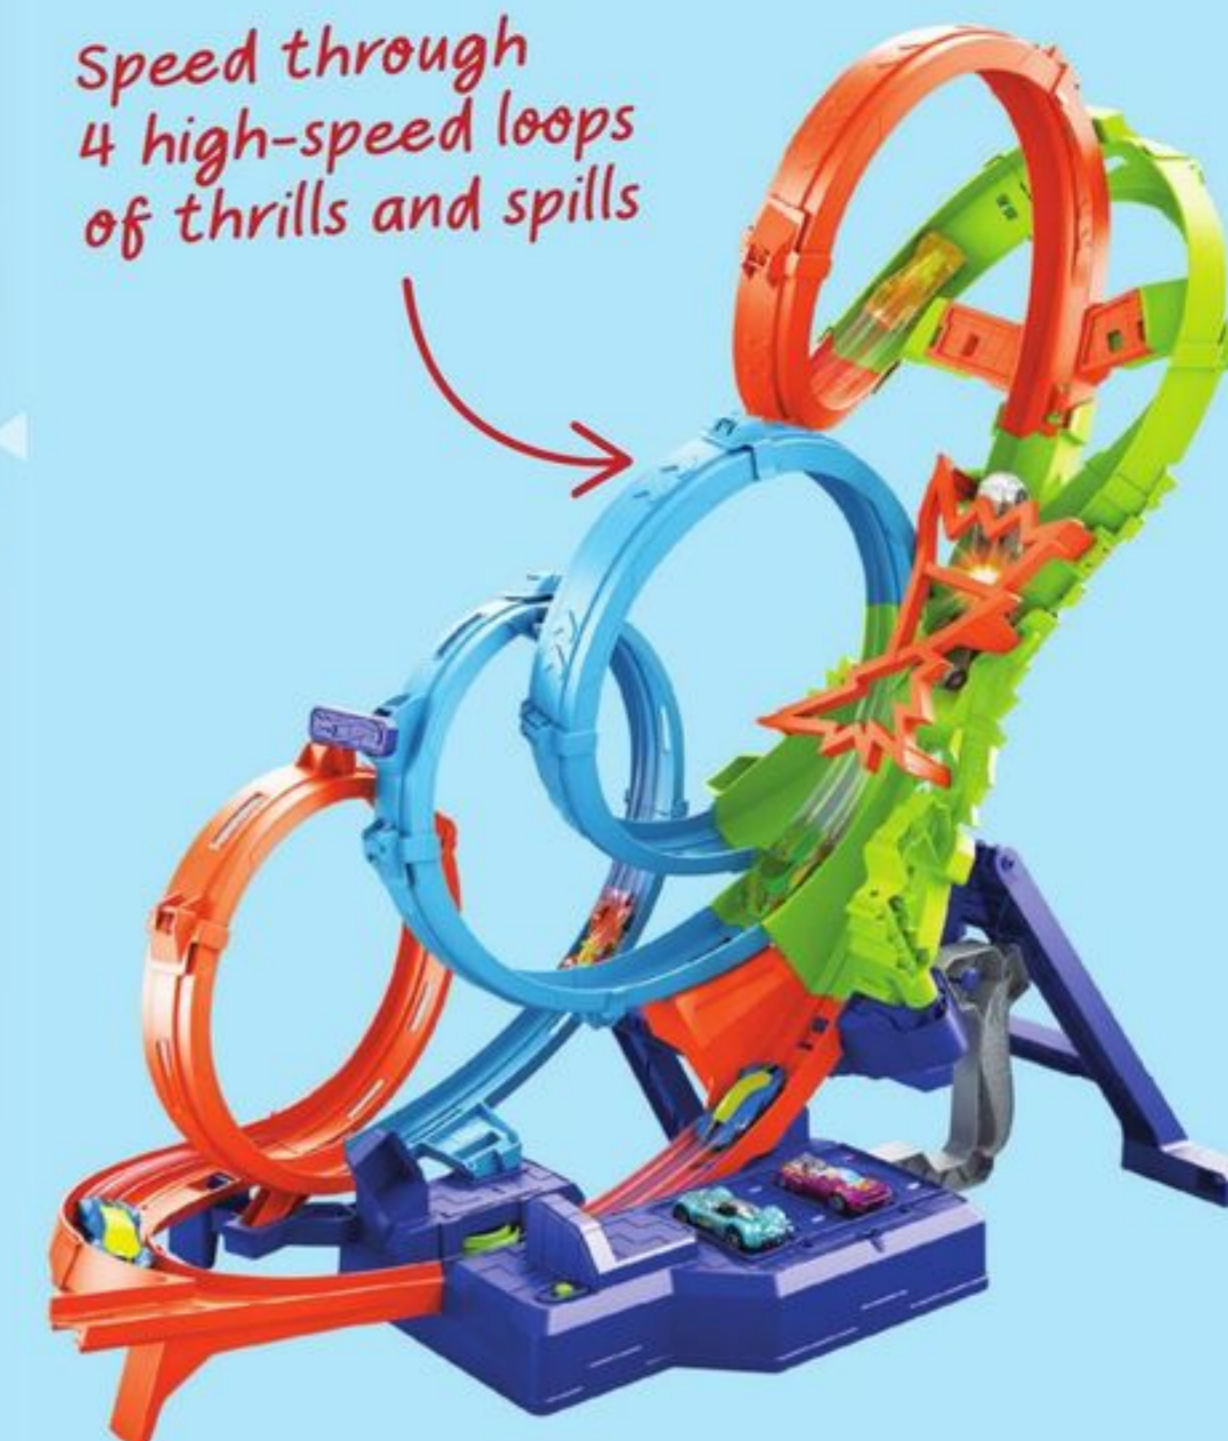

# HOT WHEELS

SAVE \$5  
**44<sup>99</sup>**

NEW  
HOT WHEELS  
FLUSH & GO  
SKATE BOWL.

150-1774-4.  
After-sale price  
49.99

Speed through  
4 high-speed loops  
of thrills and spills

SAVE 25%  
**49<sup>99</sup>**