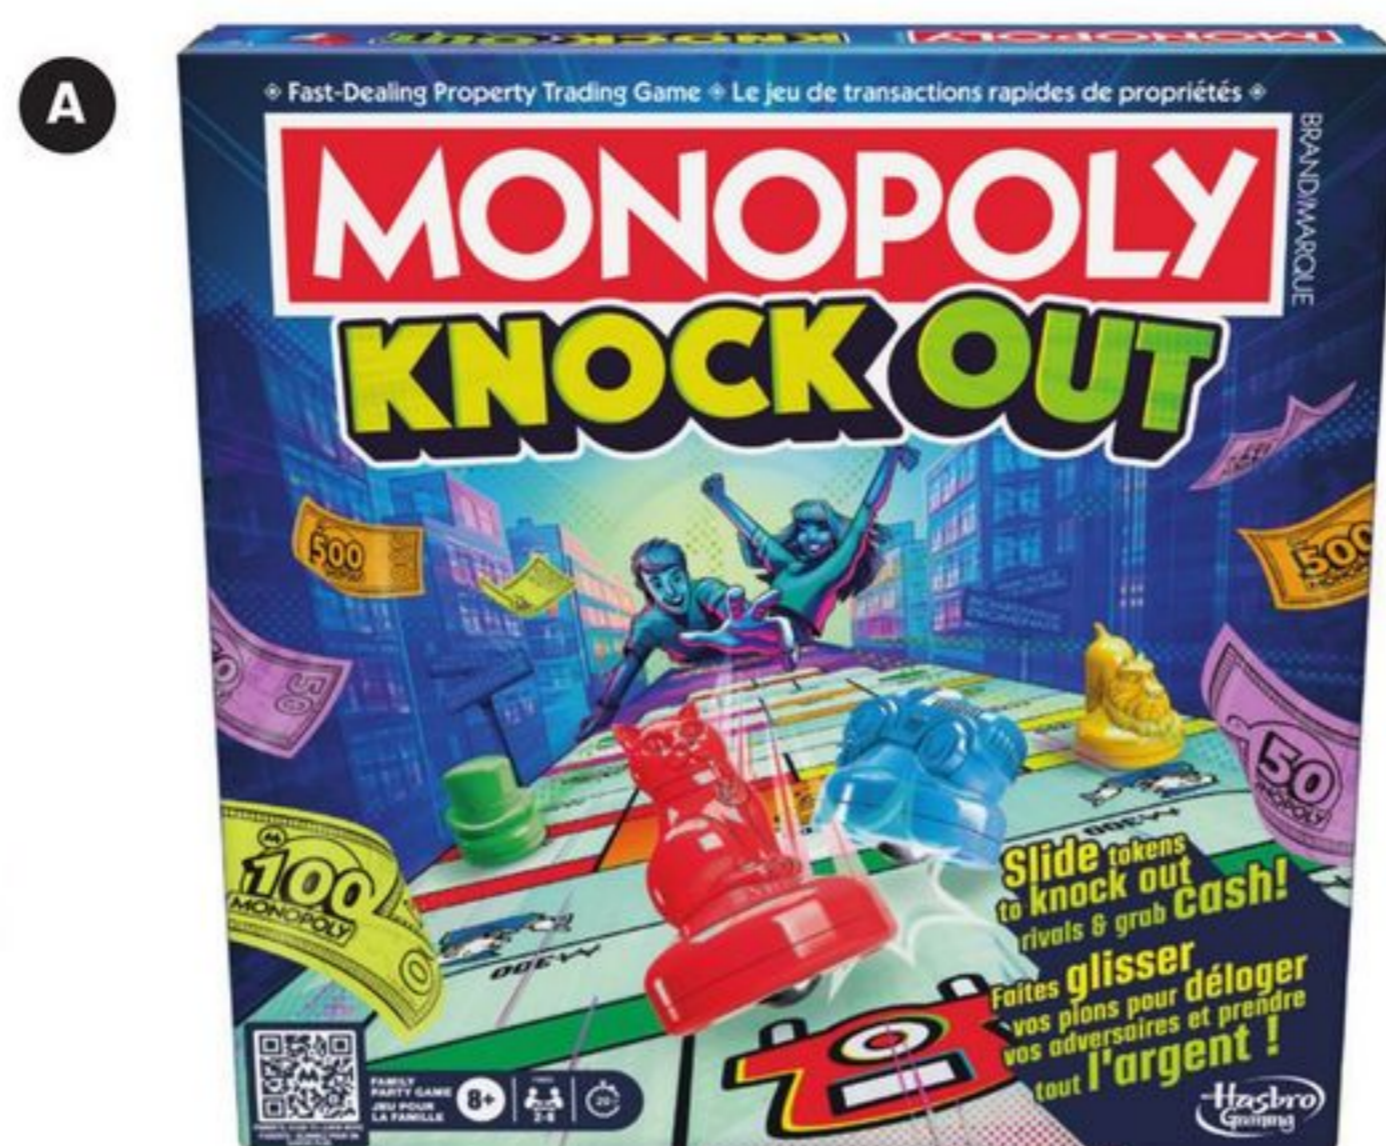

A. SAVE 25% MONOPOLY KNOCKOUT.

150-0821-8...**19.99**
After-sale price 27.99

B. SAVE $5 NEW DROP TRIVIA.

150-1649-4...**29.99**
After-sale price 34.99

C. SAVE $5 NEW HASBRO ELECTRONIC BATTLESHIP.

150-1650-8...**53.99**
After-sale price 59.99

Equipped with lights, sounds & special attacks

D. SAVE 40% GRAVITRAX TWIST ACTION SET. 50-9566-0. **89.99** After-sale price 159.99

E. SAVE 20% GRAVITRAX JUNIOR MY JUNGLE STARTER SET. 150-1642-8...**59.99** After-sale price 74.99

ELECTRONIC ARCADE

Whoa... feel all the action with vibrating bumpers!