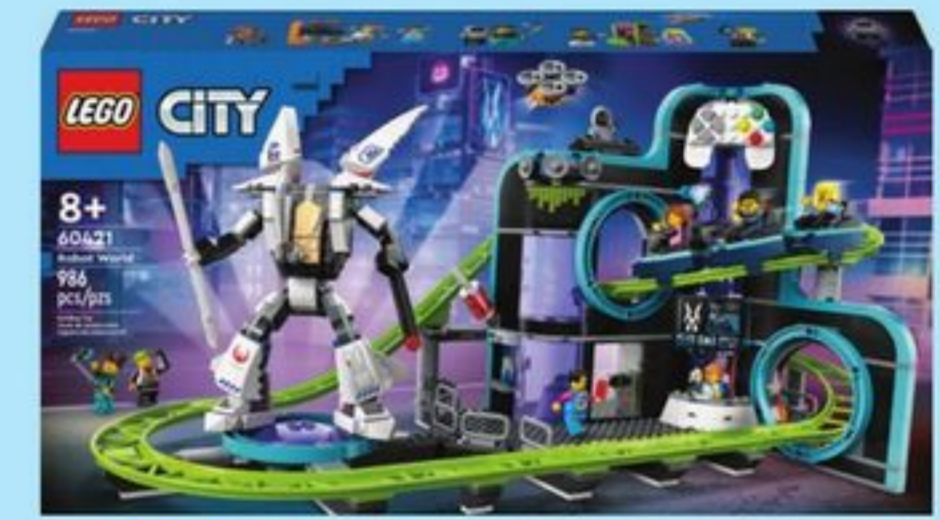

**SAVE 15% LEGO CITY ROBOT
WORLD ROLLER-COASTER PARK.**

150-0943-8...**99.99** After-sale price 119.99

**BEAST
LAB**