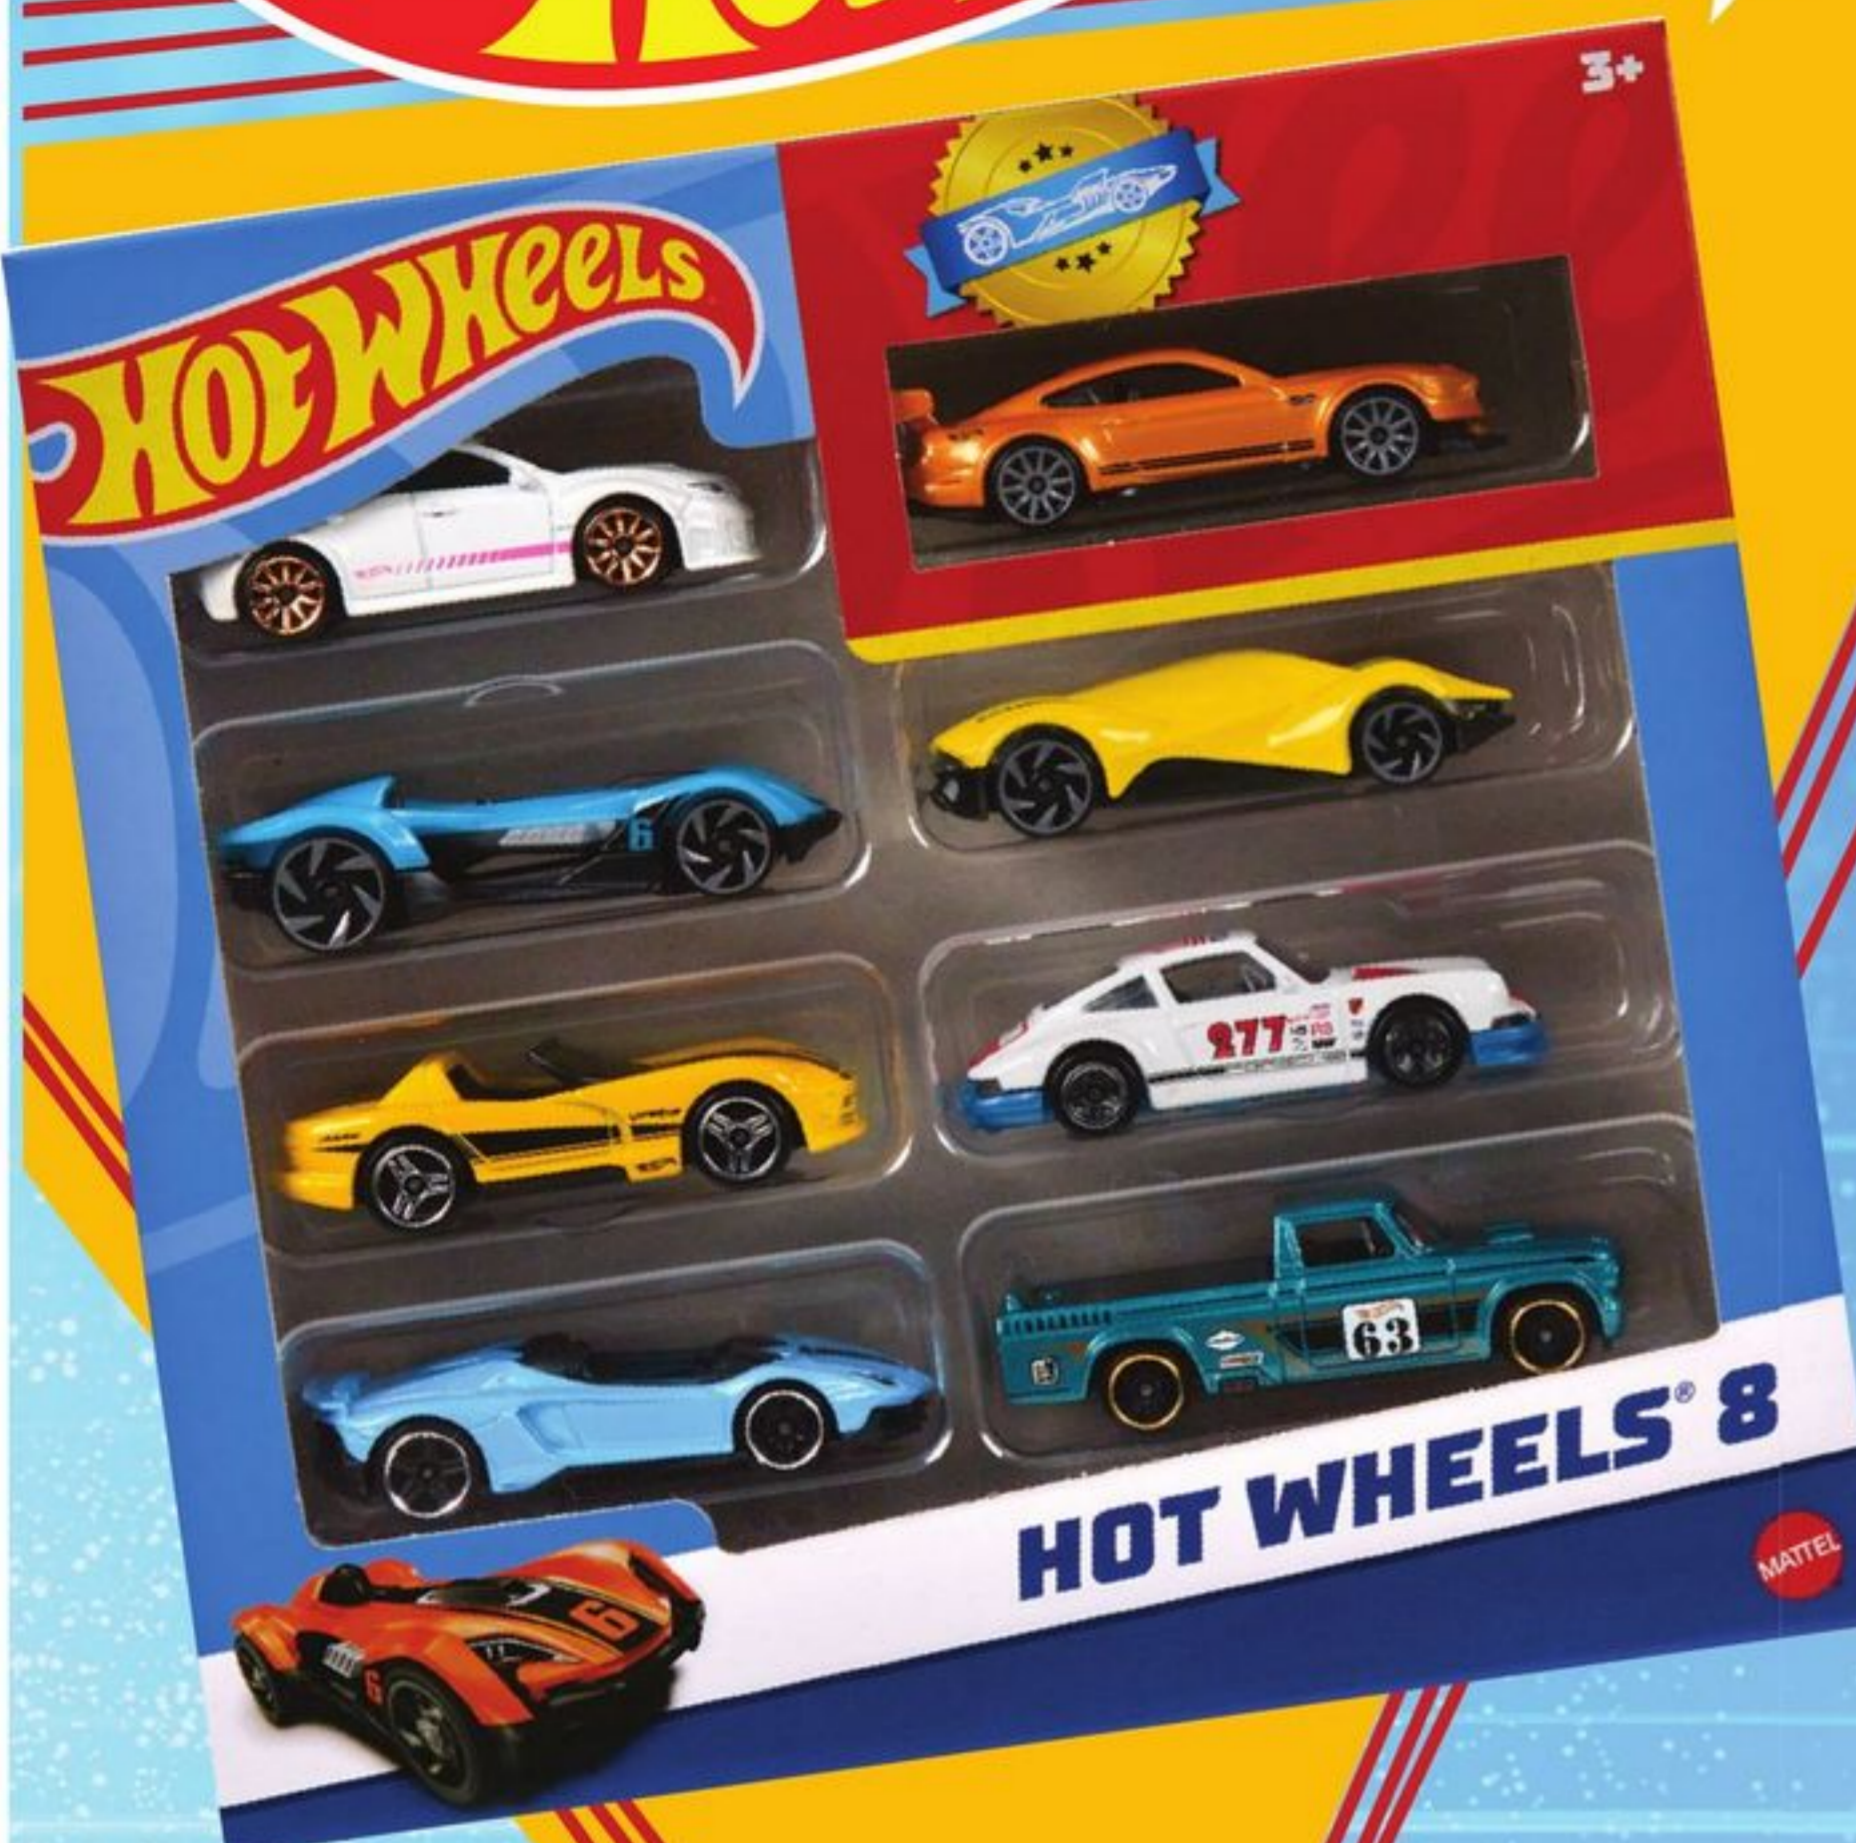

HOT WHEELS

SAVE $5
44⁹⁹

NEW
HOT WHEELS
FLUSH & GO
SKATE BOWL.

150-1774-4.
After-sale price
49.99

Speed through
4 high-speed loops
of thrills and spills

SAVE 25%
49⁹⁹

NEW | ONLY AT ♥
HOT WHEELS ACTION ENDLESS LOOP
TRACK SET. 150-1767-2.
After-sale price 69.99

SAVE 20%
12⁹⁹

HOT WHEELS 8-PACK
ASSORTMENT. 150-0825-0.
After-sale price 16.99

SAVE 20%
79⁹⁹

NEW HOT WHEELS RACERVERSE
SPIDER-MAN'S WEB-SLINGING
SPEEDWAY TRACK SET.

150-1772-8. After-sale price 99.99

SAVE 10%
149⁹⁹ HOT WHEELS
MARIO KART RAINBOW
TRACK. 50-8489-0.
After-sale price 169.99

SAVE $5
34⁹⁹

NEW HOT WHEELS
R/C SHARK SPEEDER.
150-1616-2. After-sale price 39.99

SAVE 15%
109⁹⁹ HOT WHEELS® 2-IN-1 CITY ULTIMATE
HAULER T-REX TRANSPORTER.
150-0169-2. After-sale price 129.99

SAVE 25%
59⁹⁹

HOT WHEELS R/C BARBIE 1956
CORVETTE® STINGRAY.
150-0176-4. After-sale price 79.99