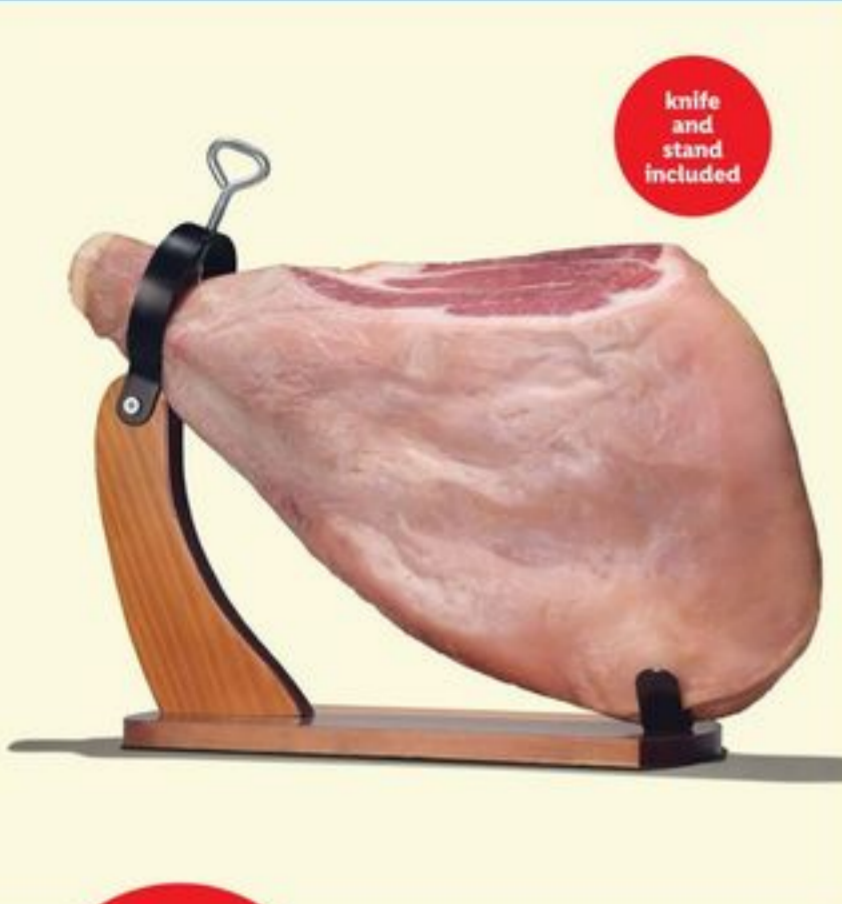

SAVE 60¢
with myLidl
premium everyday napkins

• 100 ct.
No. 214407

ENTERTAINING ESSENTIALS

knife and stand included

99⁹⁹ ea.

Noel® Serrano ham leg
• 1 ct.
No. 7129611

13⁹⁹ ea.

Columbus charcuterie tasting board
• 12.5 oz.
No. 7008407