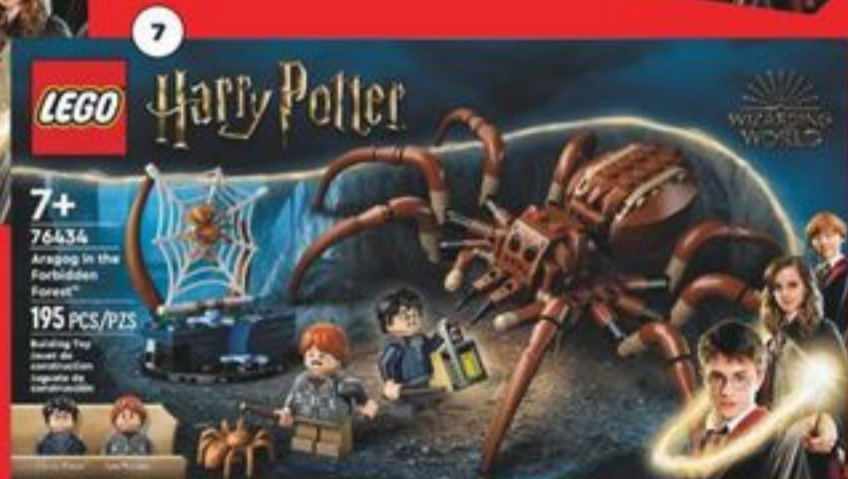

# Great deals on epic builds

1. LEGO STAR WARS Captain Rex Y-Wing Microfighter 21578236\_EA 14.00 2. LEGO STAR WARS Luke Skywalker X-Wing Mech 21578234\_EA 16.00  
3. LEGO Paz Vizsla and Moff Gideon Battle 75386 Star Wars 21578233\_EA 42.00 4. LEGO Star Wars Ahsoka Tano's Duel 21595939\_EA 70.00  
5. LEGO Harry Potter Ollivanders & Madam Malkin's Robes 21596060\_EA 100.00 6. LEGO Hogwarts Castle: Potions Class 21578142\_EA 42.00  
7. LEGO Harry Potter Aragog in the Forbidden Forest 21578386\_EA 21.00 8. LEGO Ninjago 71821 Cole's Titan Dragon Mech 21595938\_EA 110.00  
9. LEGO Ninjago Zane's Ice Motorcycle 21578252\_EA 11.50