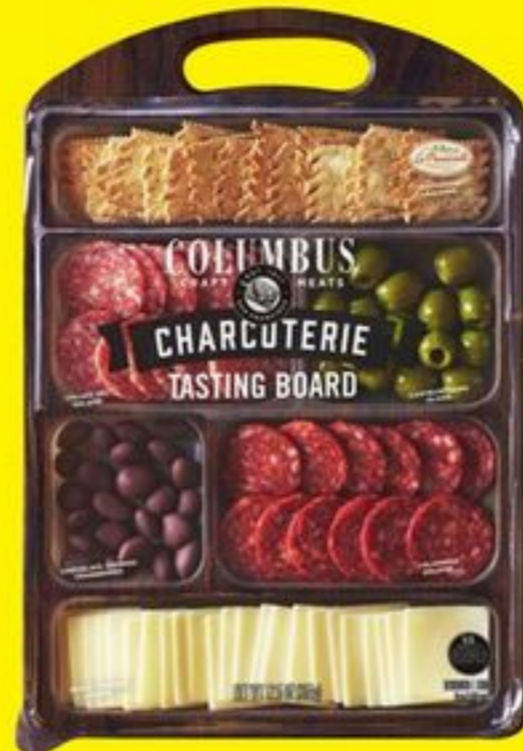

• 25 ct.

No. 7006582

**1<sup>49</sup>**  
ea.

**SAVE 60¢**

with myLidl  
**premium everyday napkins**

• 100 ct.

No. 214407

# ENTERTAINING ESSENTIALS

knife and stand included

**99<sup>99</sup>** ea.

**Noel® Serrano ham leg**  
• 1 ct.  
No. 7129611

**13<sup>99</sup>** ea.

**Columbus charcuterie tasting board**  
• 12.5 oz.  
No. 7008407

**2<sup>99</sup>** ea.

**Artikaas® Gouda starting at**  
• choose from smoked or vintage aged 18 months  
• 6 oz.  
No. 7150626 - 7150627

**9<sup>99</sup>** ea.

**SAVE \$3.32**  
**Lidl Preferred Selection jamón serrano dry cured ham, family pack**  
• 8 oz.  
No. 231348