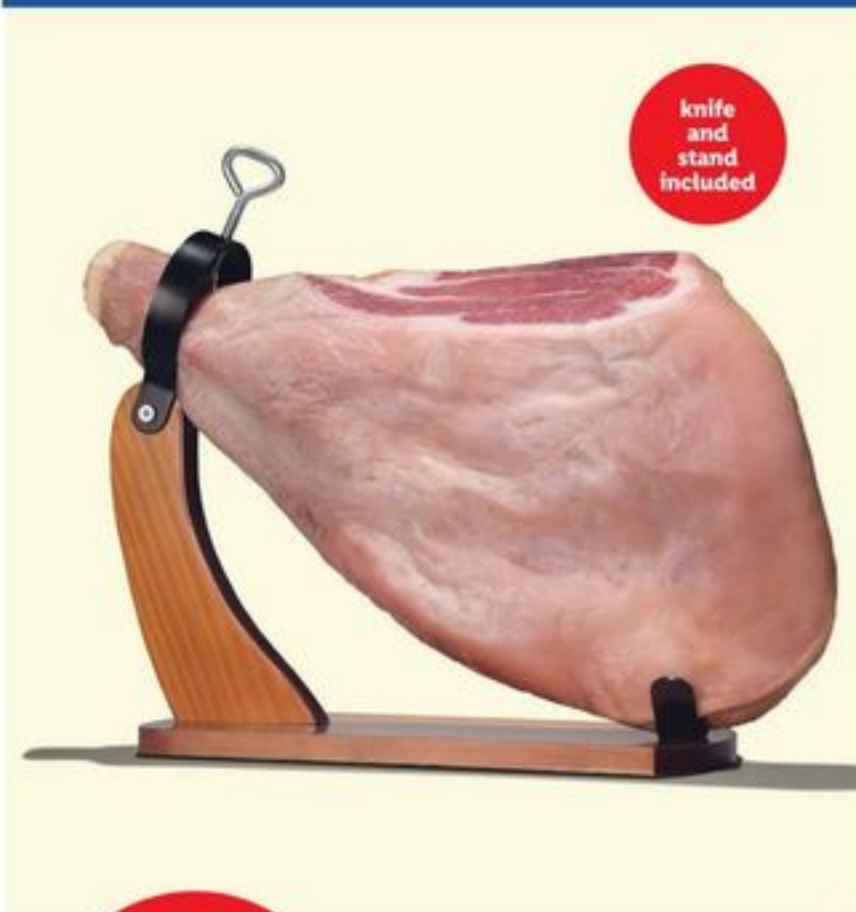

# ENTERTAINING ESSENTIALS

knife and stand included

**99<sup>99</sup>** ea.

**Noel® Serrano ham leg**  
• 1 ct.  
No. 7129611

**13<sup>99</sup>** ea.

**Columbus charcuterie tasting board**  
• 12.5 oz.  
No. 7008407