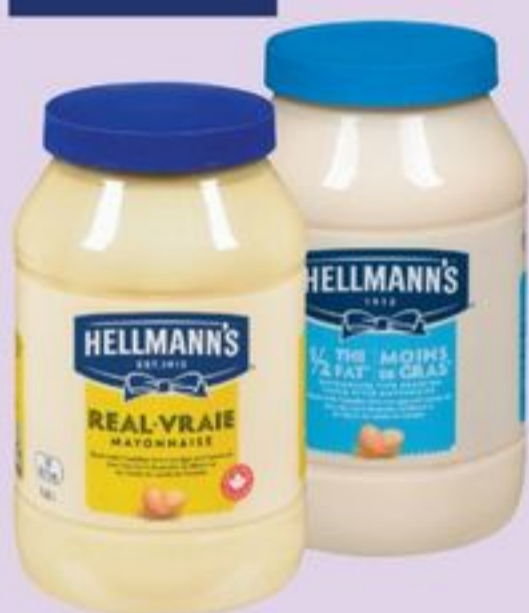

8⁹⁹

HELLMANN'S REAL MAYONNAISE 1.42 L 20173154001_EA/20173154002_EA