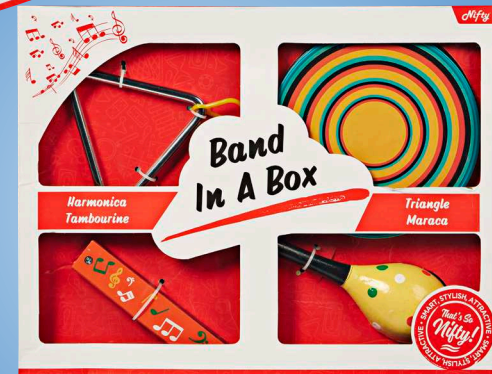

Reg. \$20

**Peak & Pine**  
Boxed Gift **\$24.99**  
Reg. \$50 With Card

**Black Series**  
Boxed Gift **\$29.99**  
With Card  
Reg. \$60

As Seen on TV  
Snuggie  
SAVE \$5  
**\$19.99**  
With Card  
Reg. 24.99

**\$14.99**

With Card

**Nifty Games  
Boxed Gift**

Reg. \$30

**EARLY BLACK FRIDAY DEALS START NOW!**

Dip® Sleepwear Separates  
**\$12**  
 With Card  
 Women's sizes.  
 Reg. \$16-\$20

Dip® Graphic Tee  
 SAVE \$7  
**\$9**  
 With Card  
 Men's sizes.  
 Reg. \$16