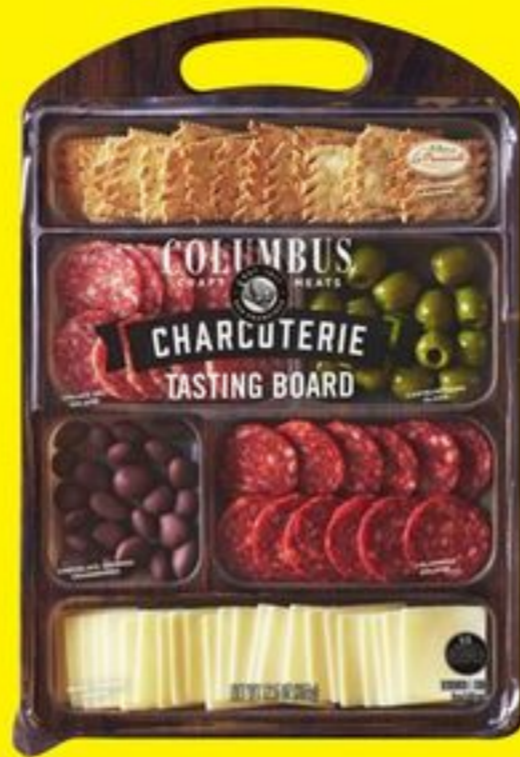

• 100 ct.
No. 214407

ENTERTAINING ESSENTIALS

knife and stand included

99⁹⁹ ea.

Noel® Serrano ham leg
• 1 ct.
No. 7129611

13⁹⁹ ea.

Columbus charcuterie tasting board
• 12.5 oz.
No. 7008407

2⁹⁹ ea.

Artikaas® Gouda starting at
• choose from smoked or vintage aged 18 months
• 6 oz.
No. 7150626 - 7150627

9⁹⁹ ea.

SAVE \$3.32
Lidl Preferred Selection jamón serrano dry cured ham, family pack
• 8 oz.
No. 231348