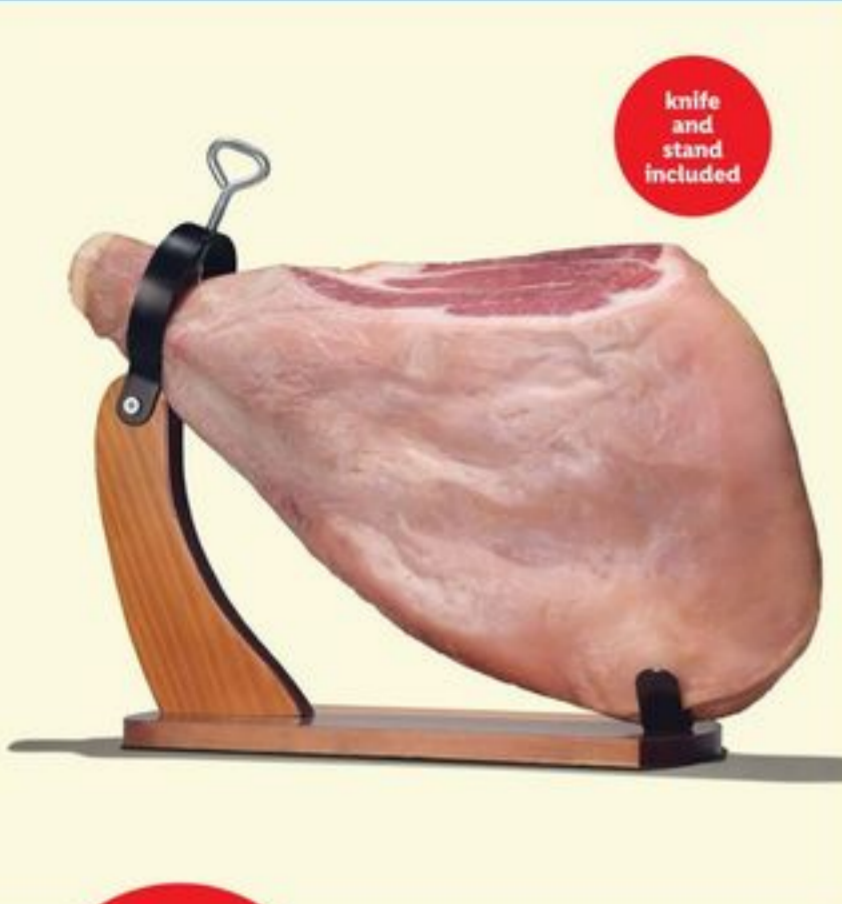

3.99
ea.

SAVE \$1.80
with myLidl
ultra strong paper plates, 10 in.

• 50 ct.
No. 7006586

1.99
ea.

SAVE 70¢
with myLidl
ultra strong paper bowls

• 25 ct.
No. 7006582

1.49
ea.

SAVE 60¢
with myLidl
premium everyday napkins

• 100 ct.
No. 214407

ENTERTAINING ESSENTIALS

knife and stand included

99⁹⁹ ea.

Noel® Serrano ham leg
• 1 ct.
No. 7129611

13⁹⁹ ea.

Columbus charcuterie tasting board
• 12.5 oz.
No. 7008407

2⁹⁹ ea.